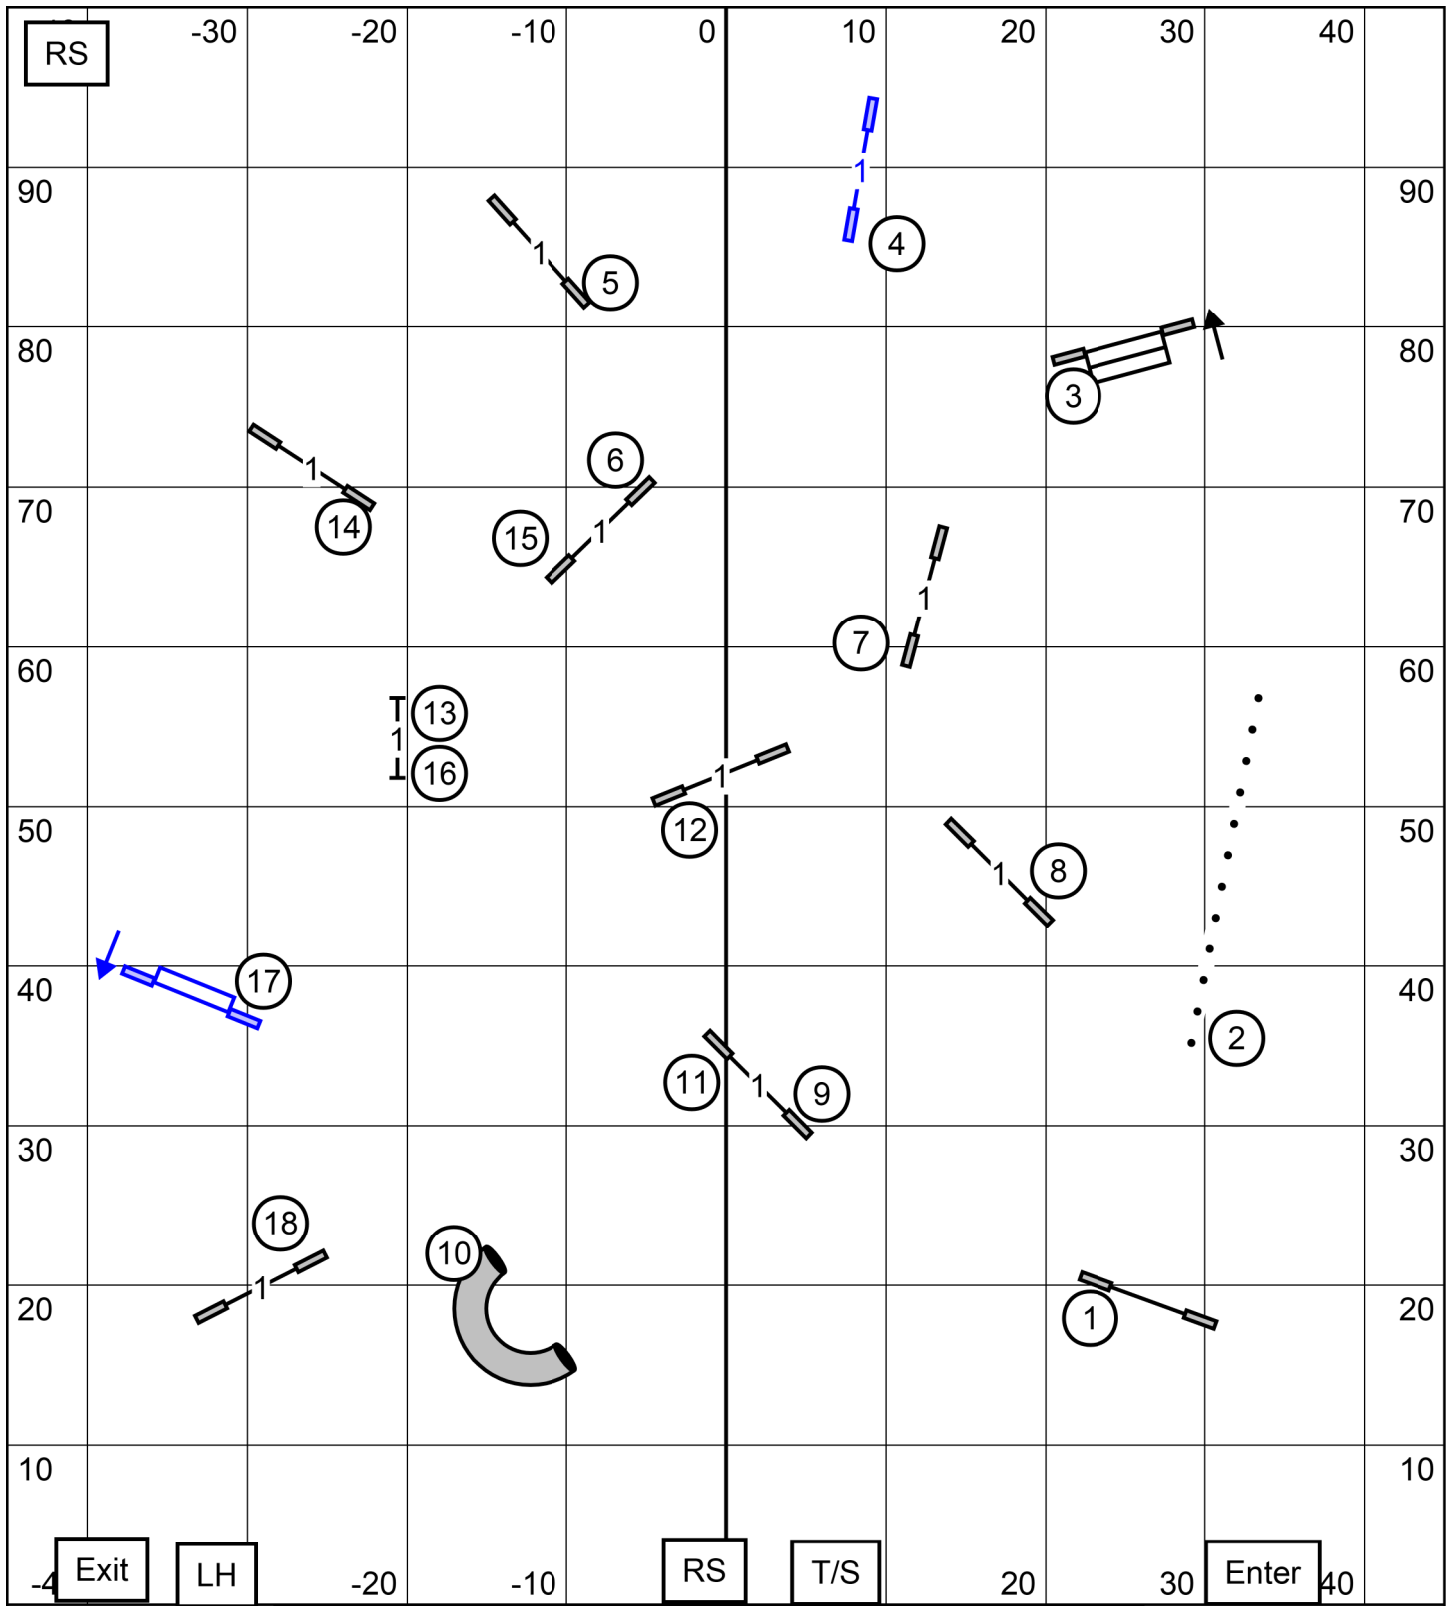

STD

OPN

Show Me Agility Club of Central Missouri Columbia, MO
 Inside on Turf Open STD Sun 11/06/22 C Josling E-Timing

STD

NOV

Show Me Agility Club of Central Missouri Columbia, MO
 Inside on Turf Novice STD Sun 11/06/22 C Josling E-Timing

STD

T2B

Show Me Agility Club of Central Missouri Columbia, MO
 Inside on Turf T2B Sun 11/06/22 C Josling E-Timing

T2B

Exit

LH

RS

T/S