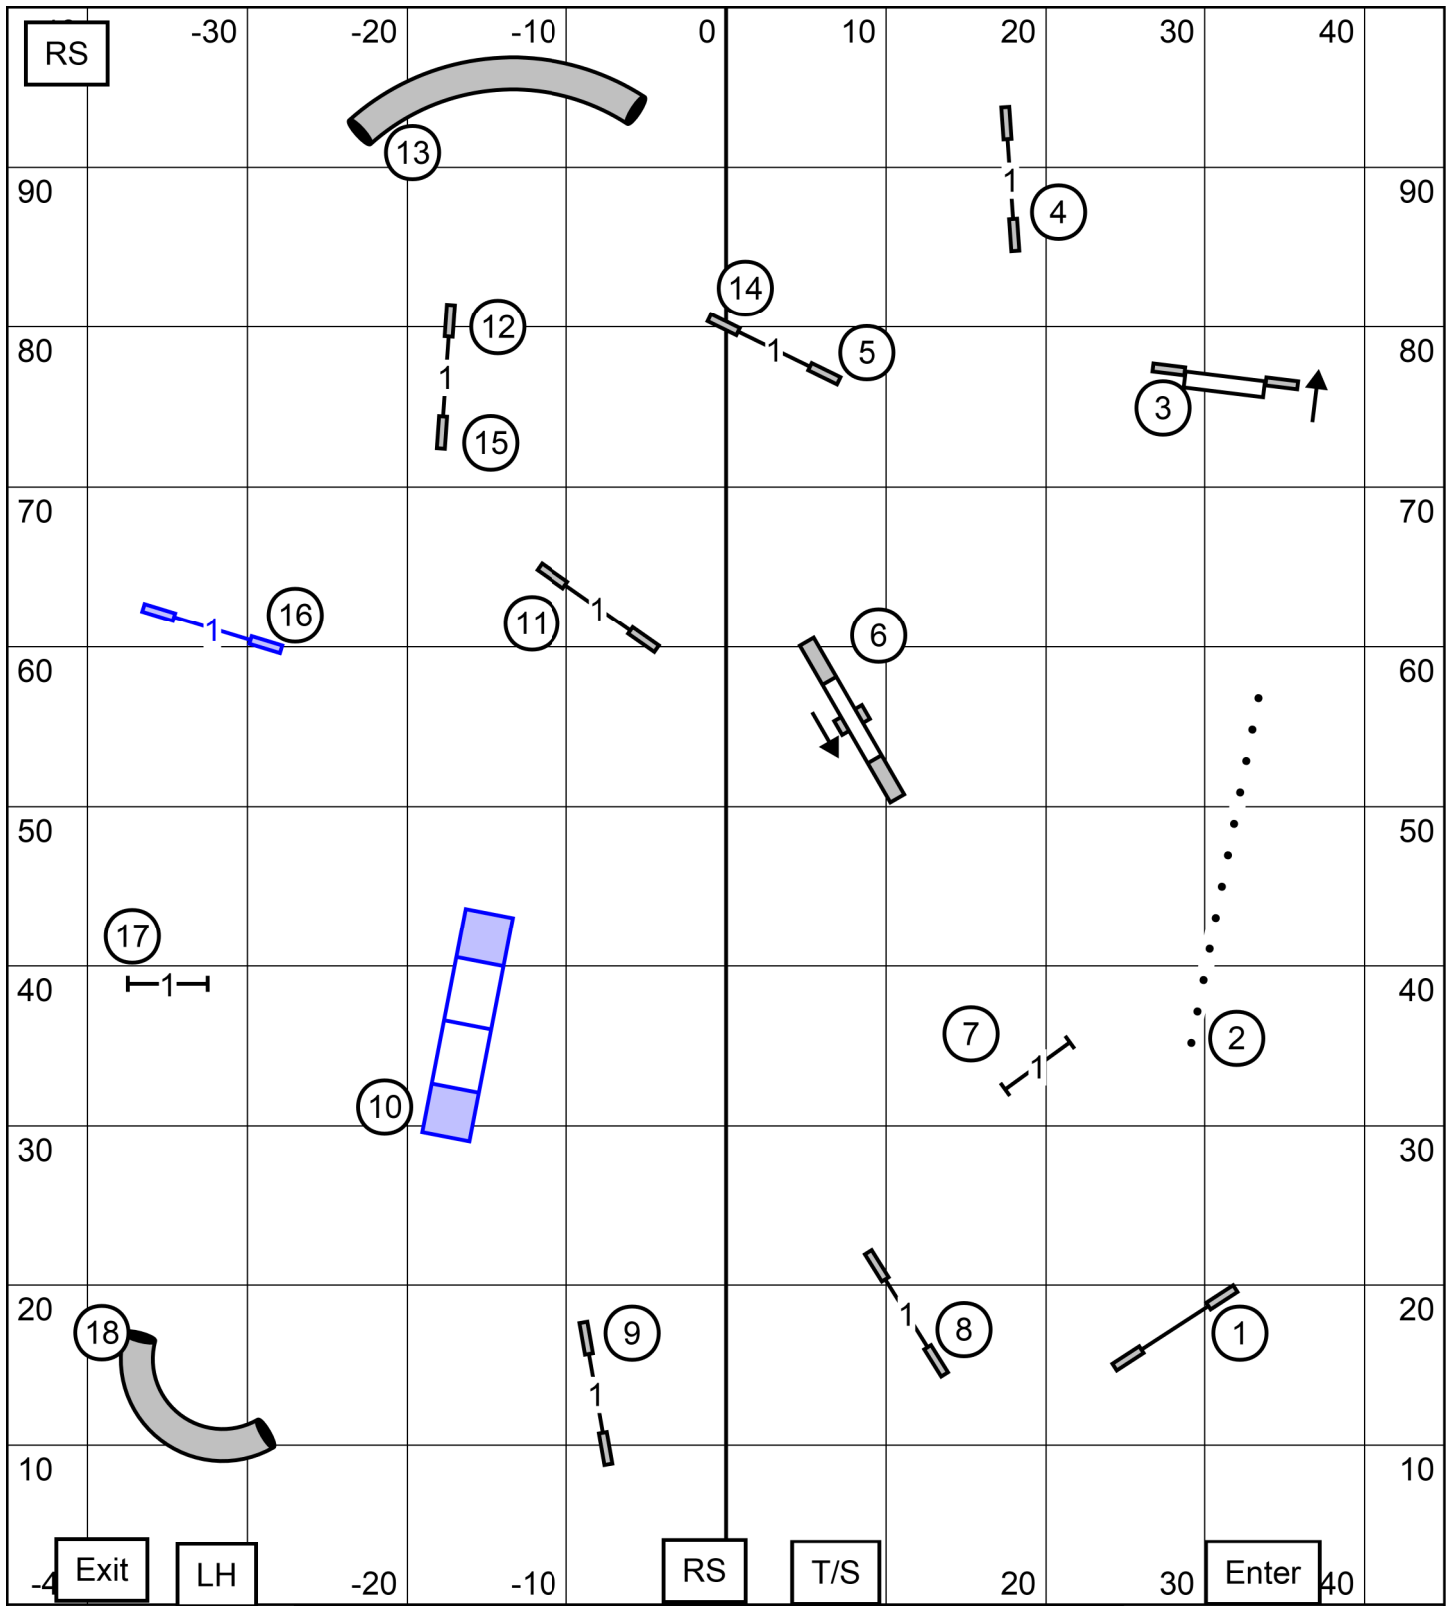

STD

OPN

Show Me Agility Club of Central Missouri Columbia, MO
 Inside on Turf Open STD Sun 11/06/22 C Josling E-Timing

STD

NOV

Show Me Agility Club of Central Missouri Columbia, MO
 Inside on Turf Novice STD Sun 11/06/22 C Josling E-Timing

STD

T2B

Show Me Agility Club of Central Missouri Columbia, MO
 Inside on Turf T2B Sun 11/06/22 C Josling E-Timing

T2B

Exit

LH

RS

T/S