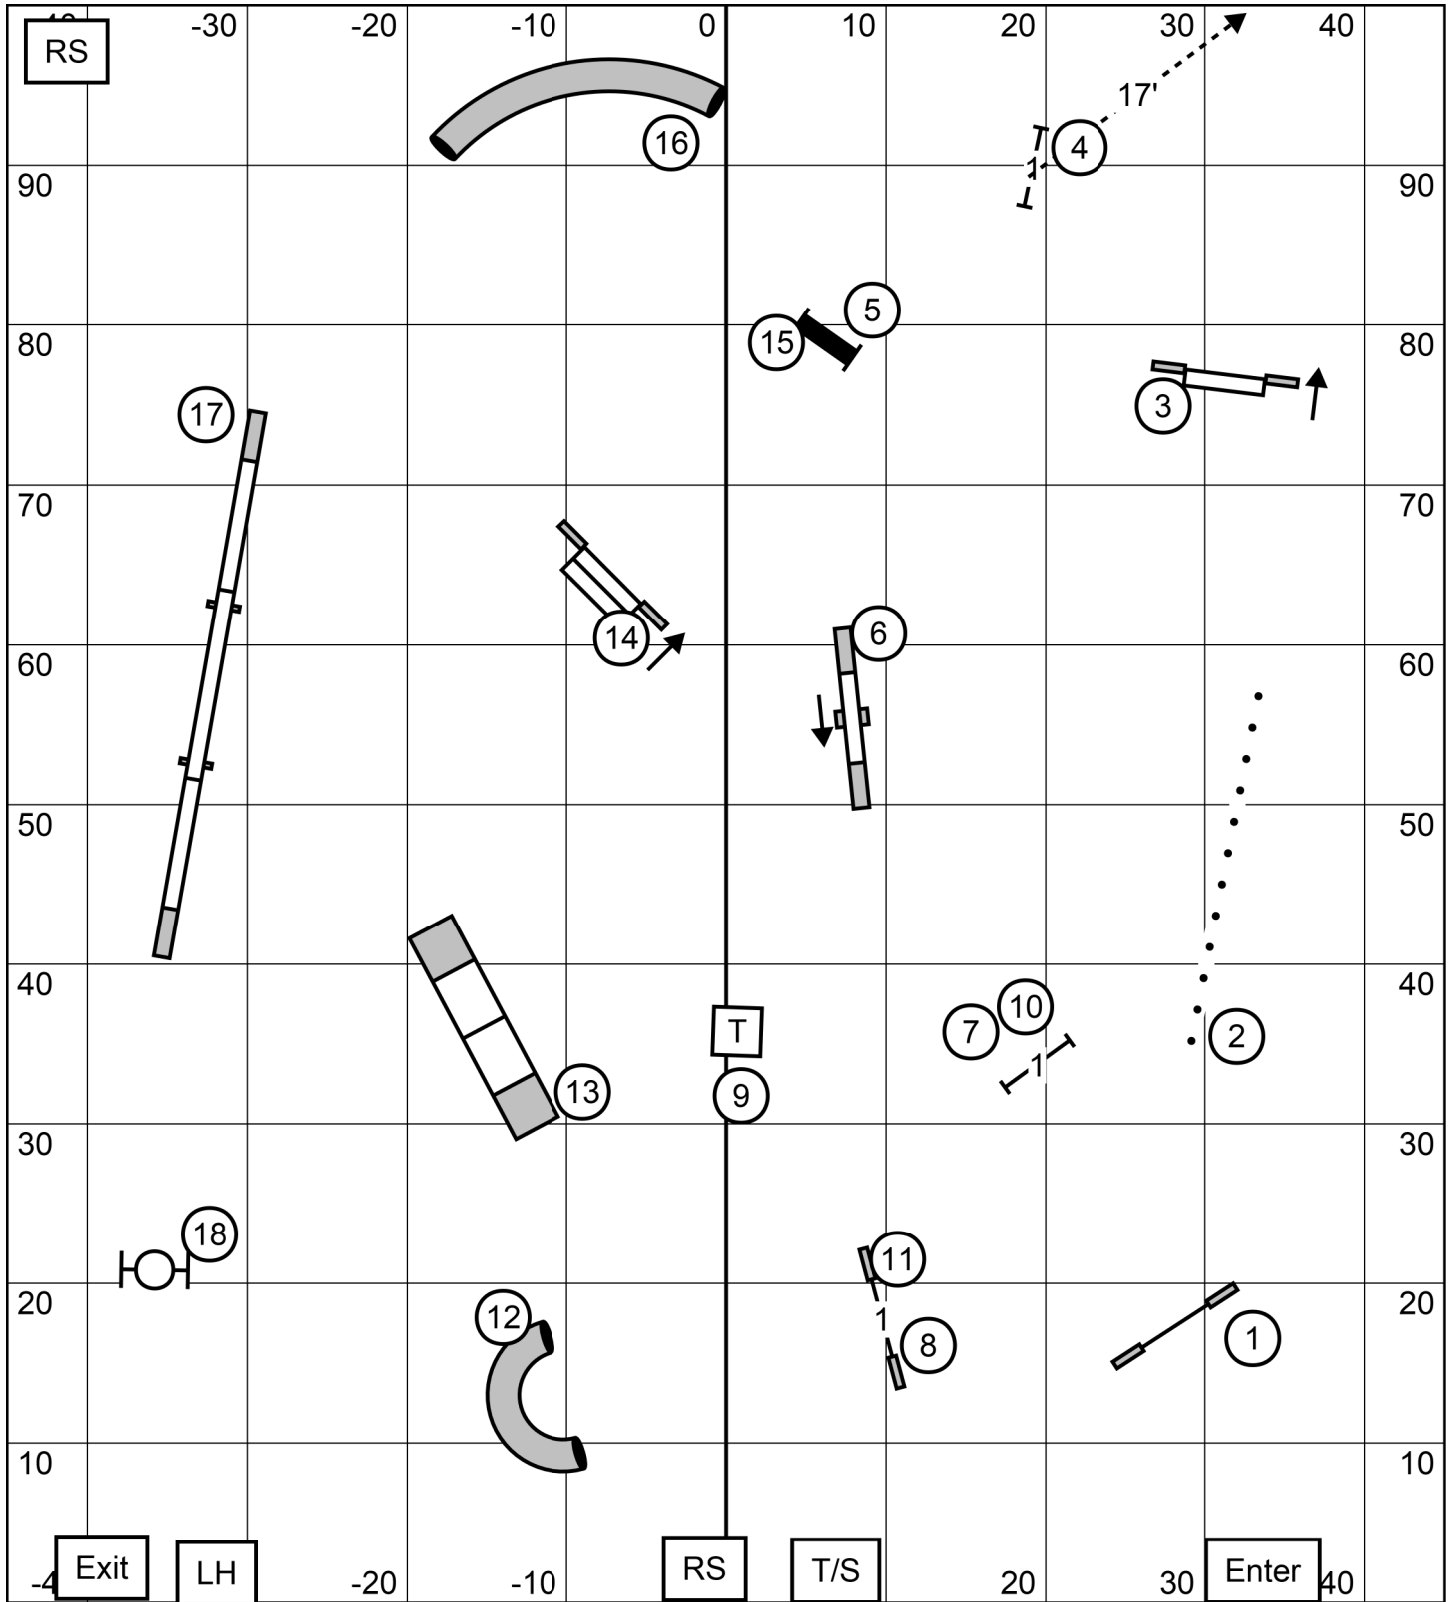

PREM

Show Me Agility Club of Central Missouri Columbia, MO
 Inside on Turf Premier STD Sun 11/06/22 C Josling E-Timing

STD

EXC

Show Me Agility Club of Central Missouri Columbia, MO
 Inside on Turf EXC STD Sun 11/06/22 C Josling E-Timing

STD

OPN

Show Me Agility Club of Central Missouri Columbia, MO
 Inside on Turf Open STD Sun 11/06/22 C Josling E-Timing

STD

NOV

Show Me Agility Club of Central Missouri Columbia, MO
 Inside on Turf Novice STD Sun 11/06/22 C Josling E-Timing

STD

T2B

Show Me Agility Club of Central Missouri Columbia, MO
 Inside on Turf T2B Sun 11/06/22 C Josling E-Timing

T2B

Exit

LH

RS

T/S