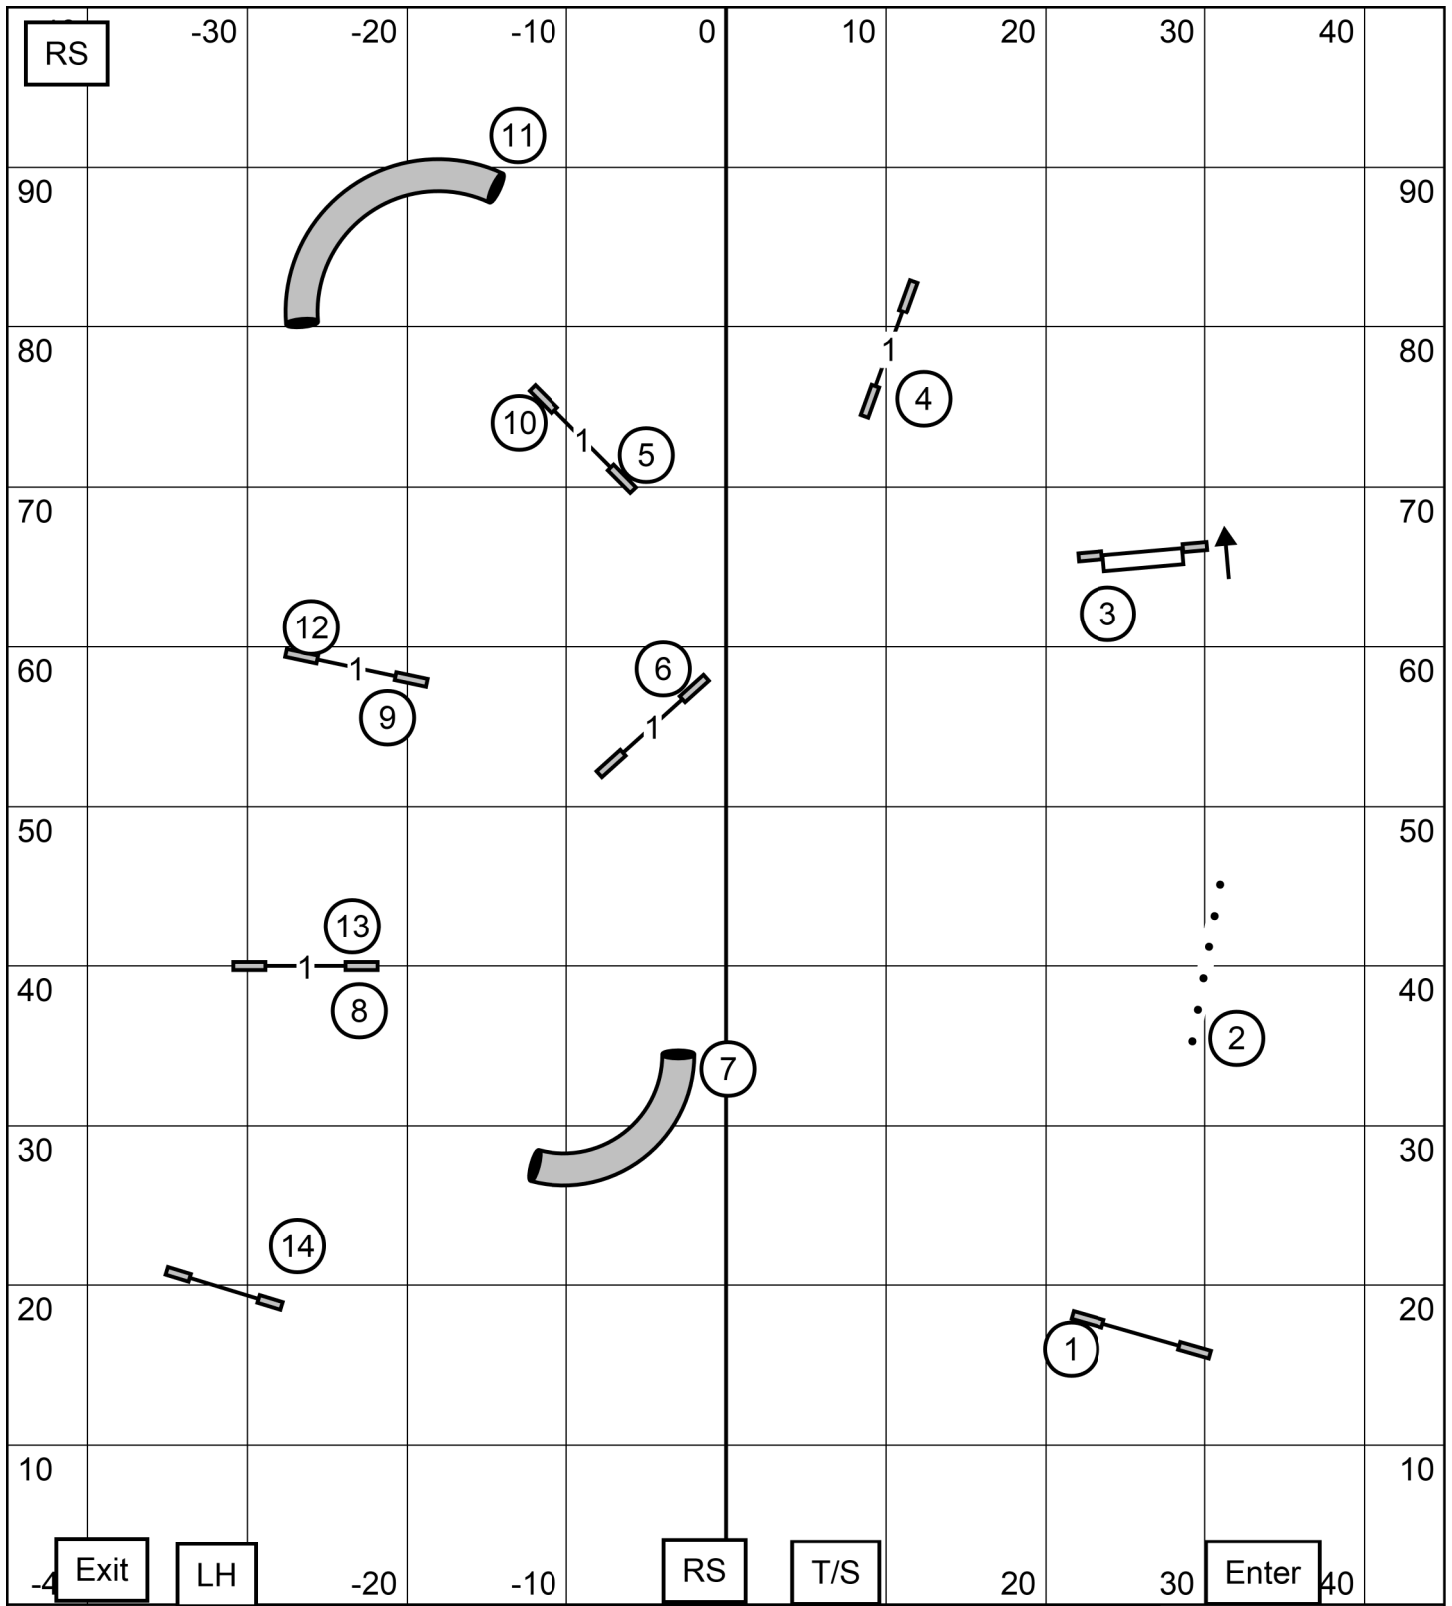

NOV

Show Me Agility Club of Central Missouri Columbia, MO
Inside on Turf Novice JWW Sun 11/06/22 C Josling E-Timing

JWW