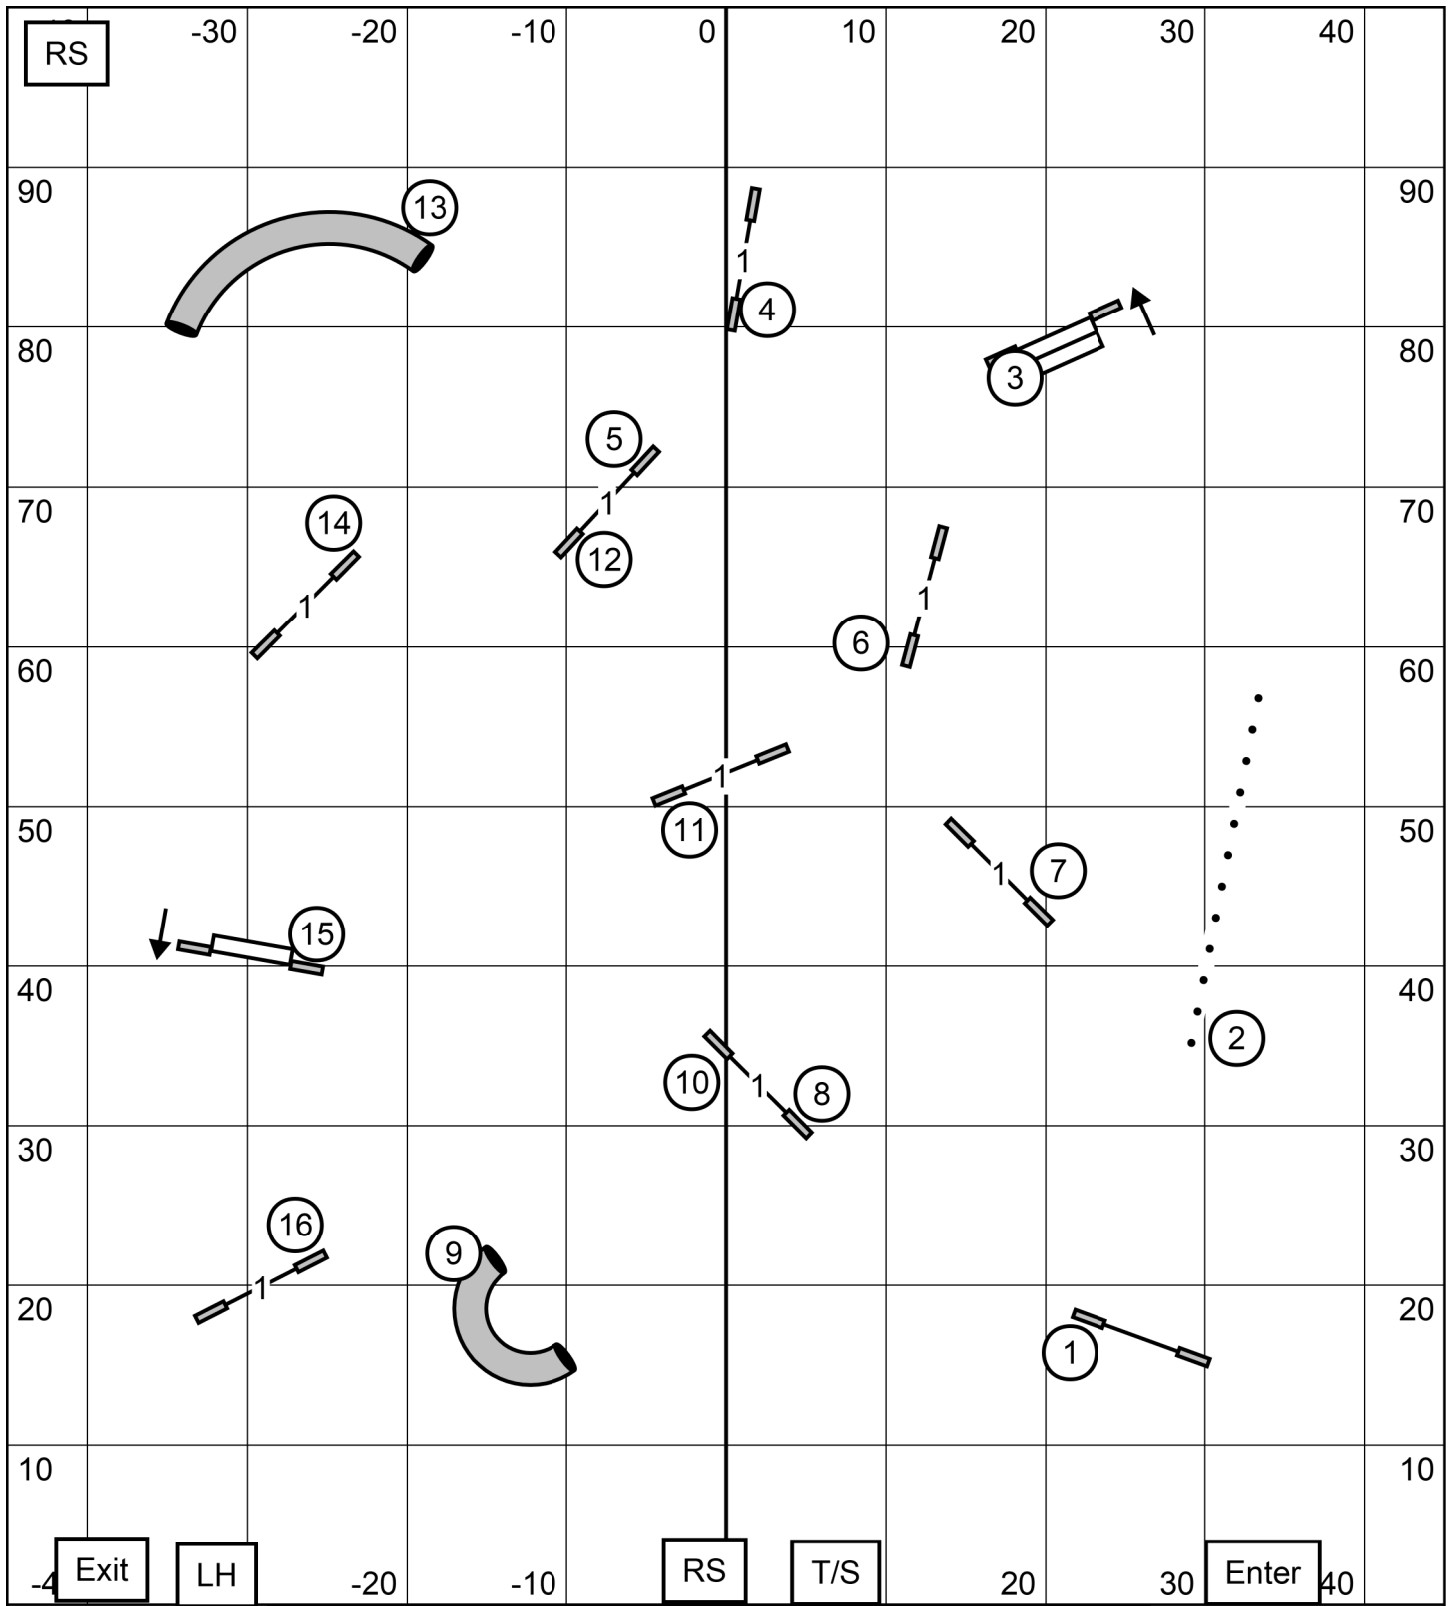

OPN

Show Me Agility Club of Central Missouri Columbia, MO
Inside on Turf Open JWW Sun 11/06/22 C Josling E-Timing

JWW