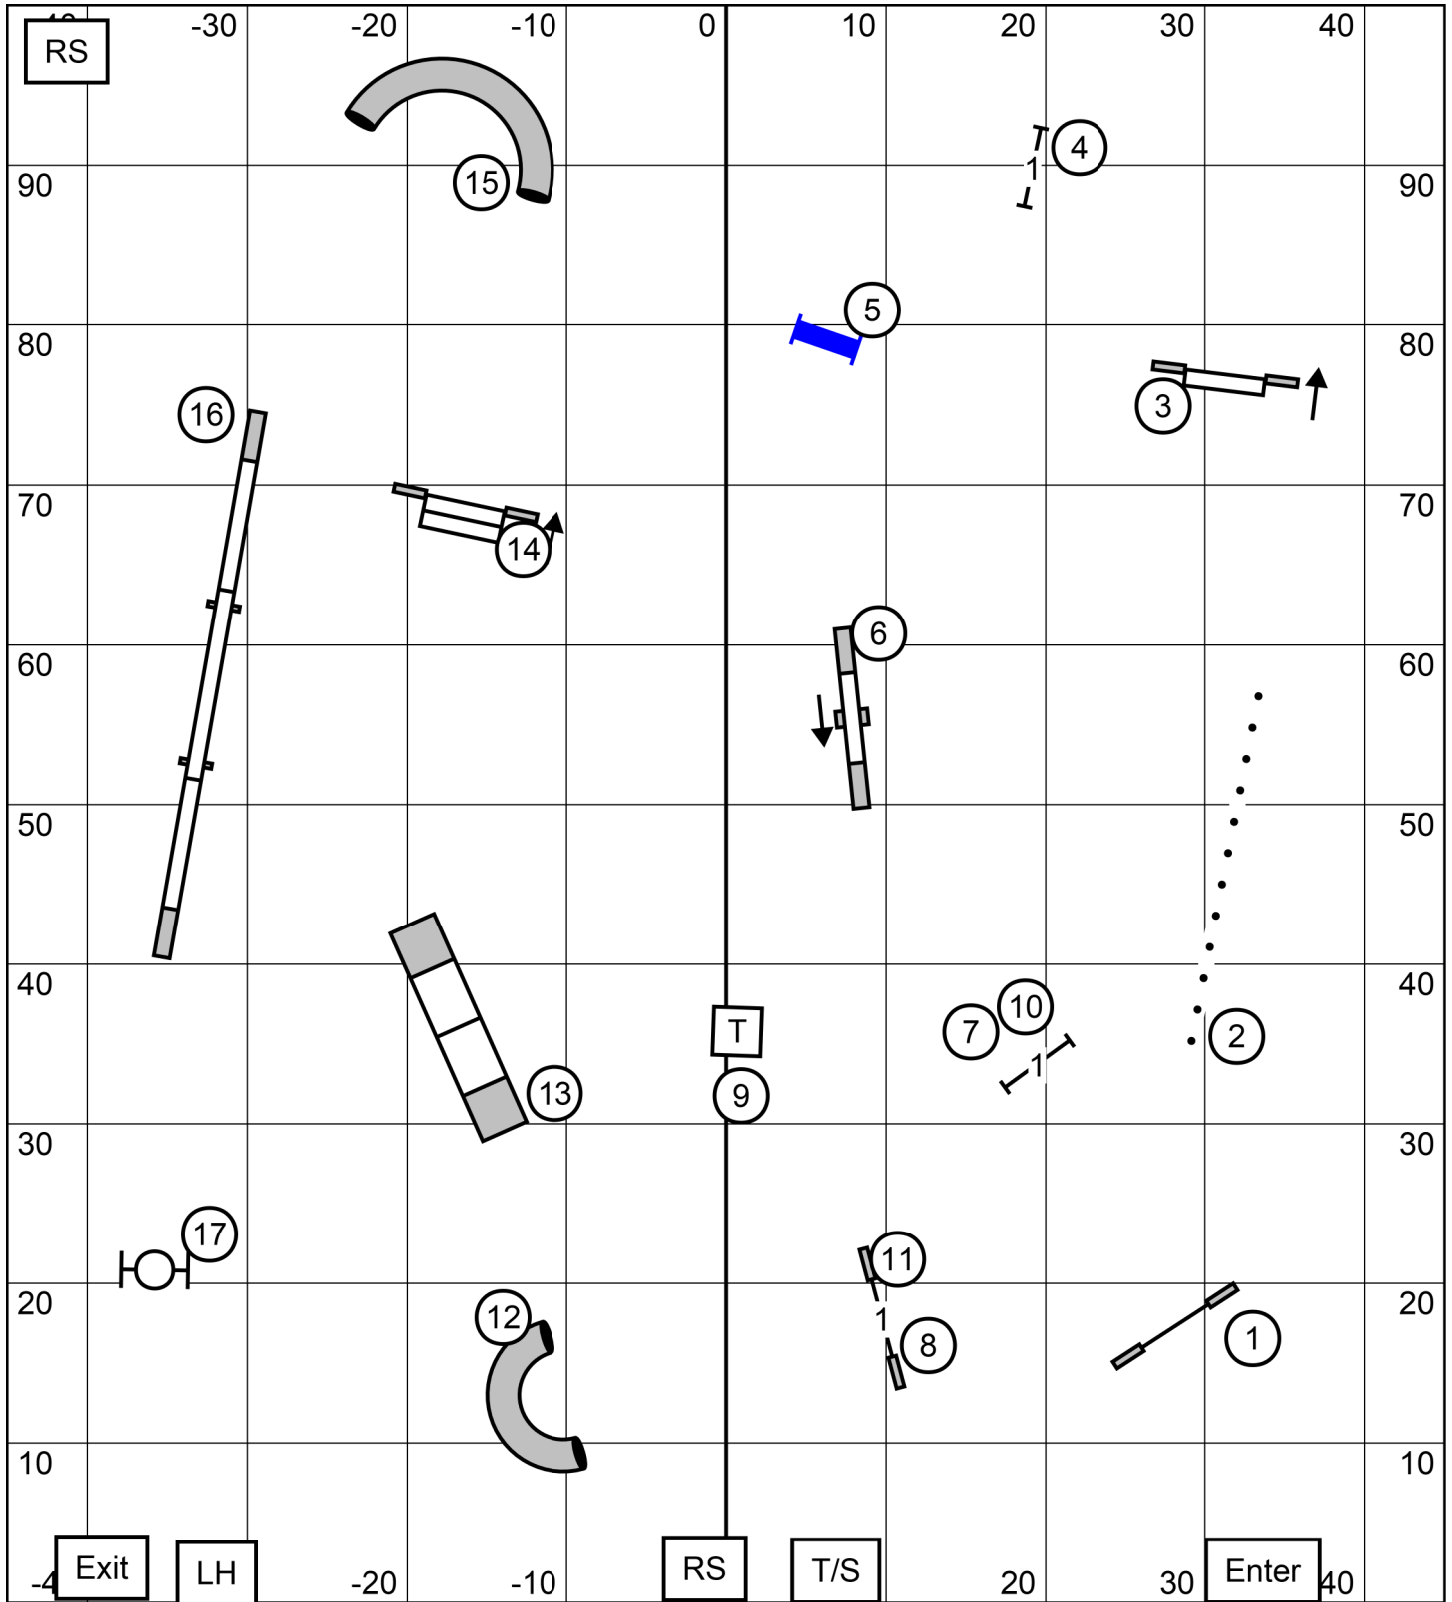

PREM

Show Me Agility Club of Central Missouri Columbia, MO
 Inside on Turf Premier STD Sun 11/06/22 C Josling E-Timing

STD

EXC

Show Me Agility Club of Central Missouri Columbia, MO
 Inside on Turf EXC STD Sun 11/06/22 C Josling E-Timing

STD

OPN

Show Me Agility Club of Central Missouri Columbia, MO
 Inside on Turf Open STD Sun 11/06/22 C Josling E-Timing

STD

NOV

Show Me Agility Club of Central Missouri Columbia, MO
 Inside on Turf Novice STD Sun 11/06/22 C Josling E-Timing