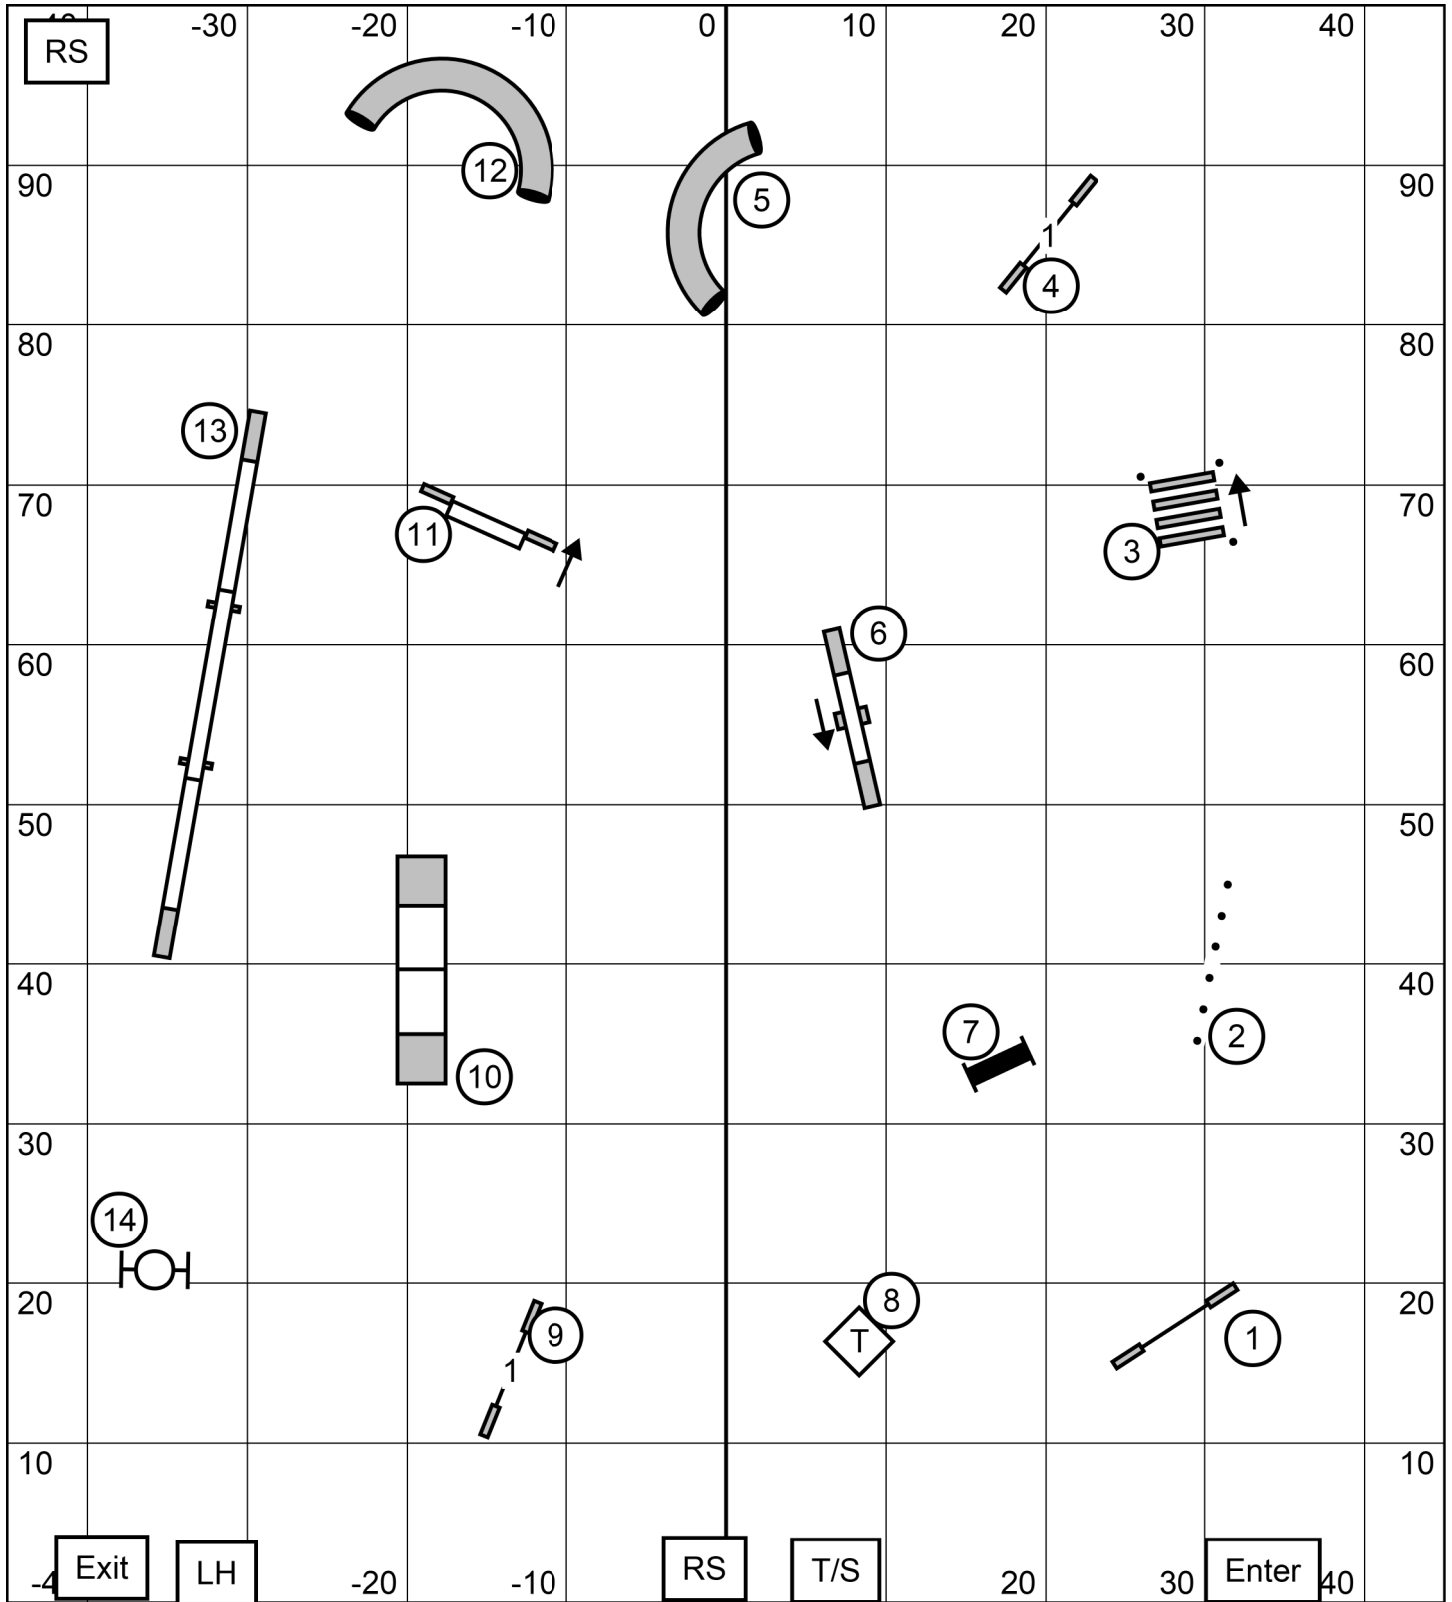

PREM

Show Me Agility Club of Central Missouri Columbia, MO
 Inside on Turf Premier STD Sun 11/06/22 C Josling E-Timing

STD

EXC

Show Me Agility Club of Central Missouri Columbia, MO
 Inside on Turf EXC STD Sun 11/06/22 C Josling E-Timing

STD

OPN

Show Me Agility Club of Central Missouri Columbia, MO
 Inside on Turf Open STD Sun 11/06/22 C Josling E-Timing

STD

NOV

Show Me Agility Club of Central Missouri Columbia, MO
 Inside on Turf Novice STD Sun 11/06/22 C Josling E-Timing