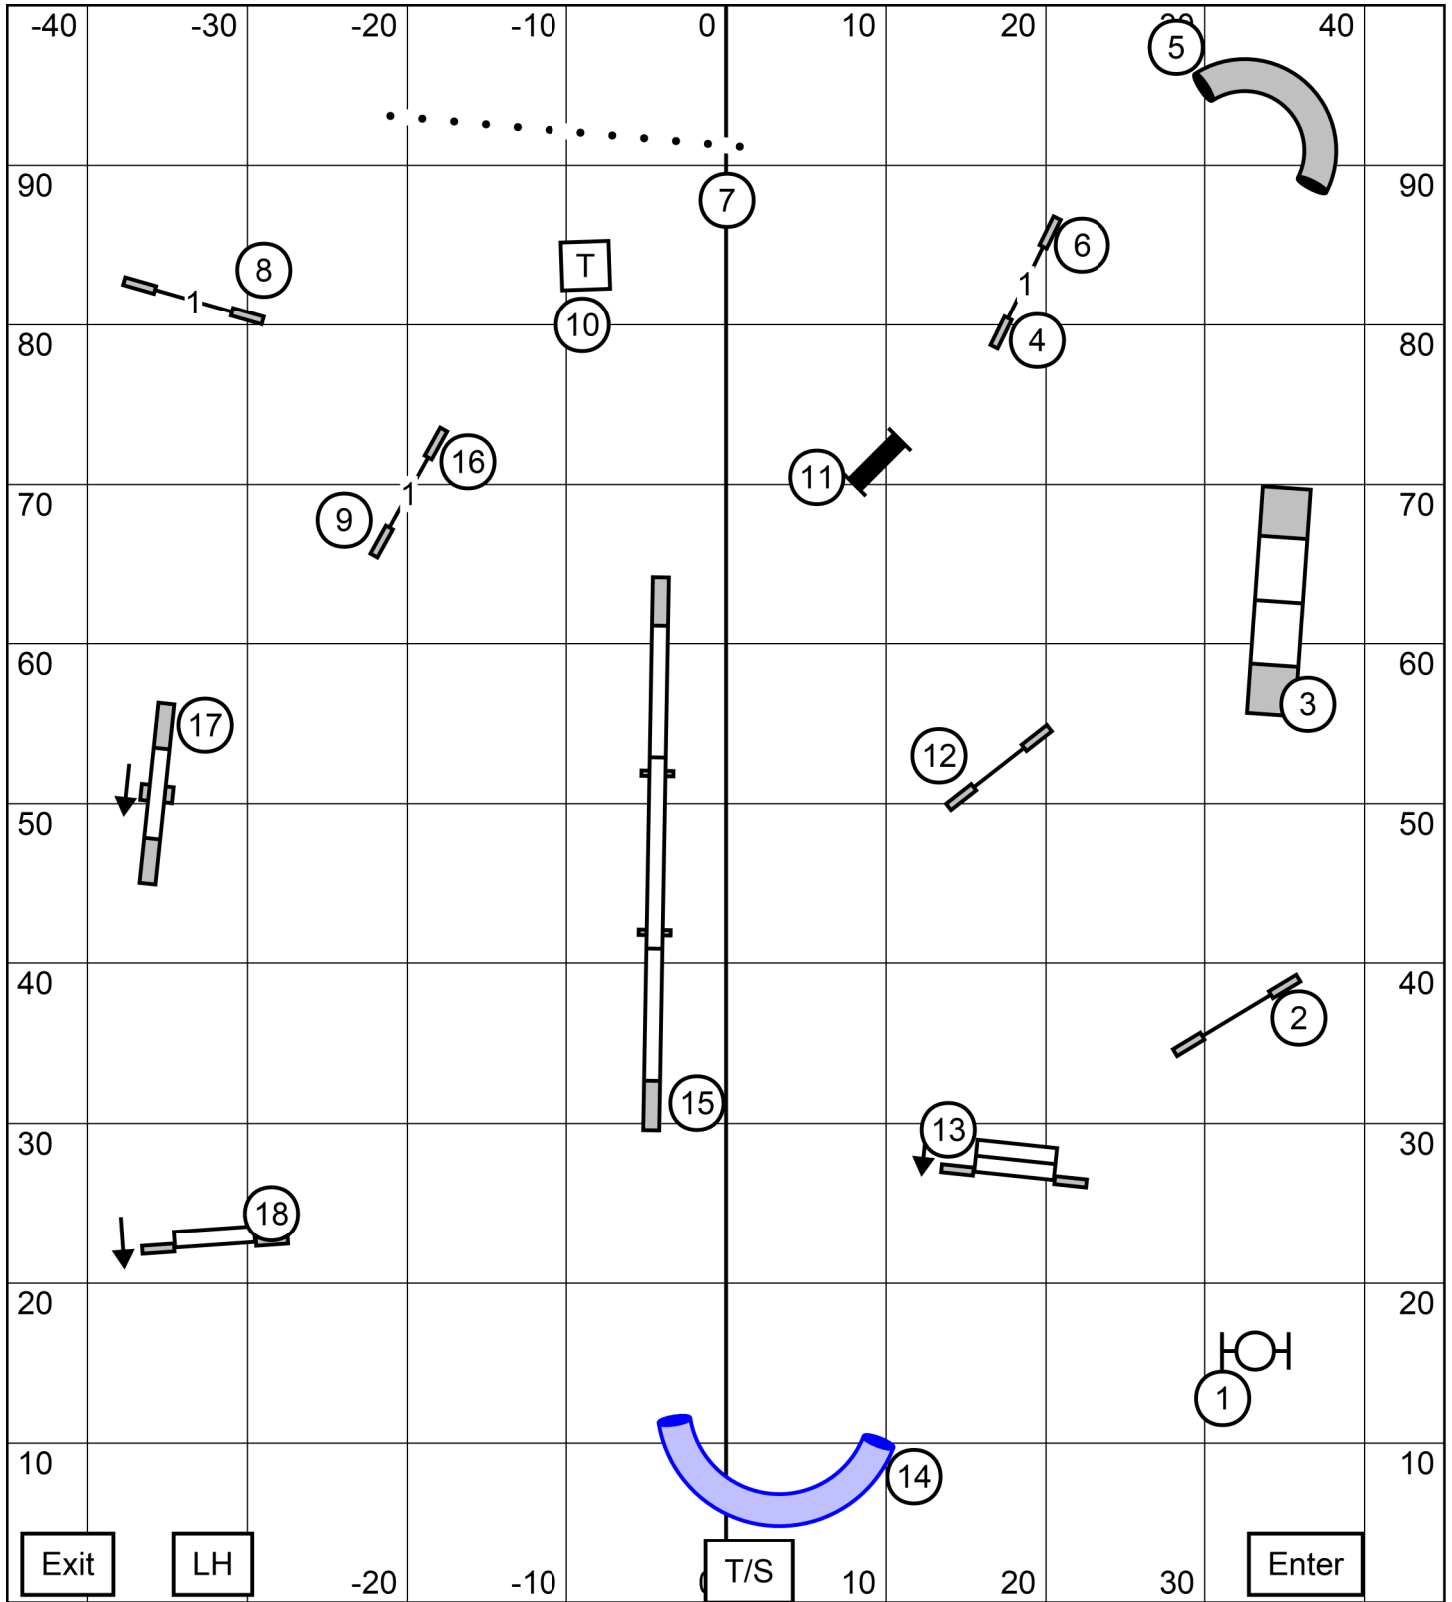

OPN

Show Me Agility Club of Central Missouri Columbia, MO
Inside on Turf Open STD Sat 11/05/22 C Josling E-Timing

STD