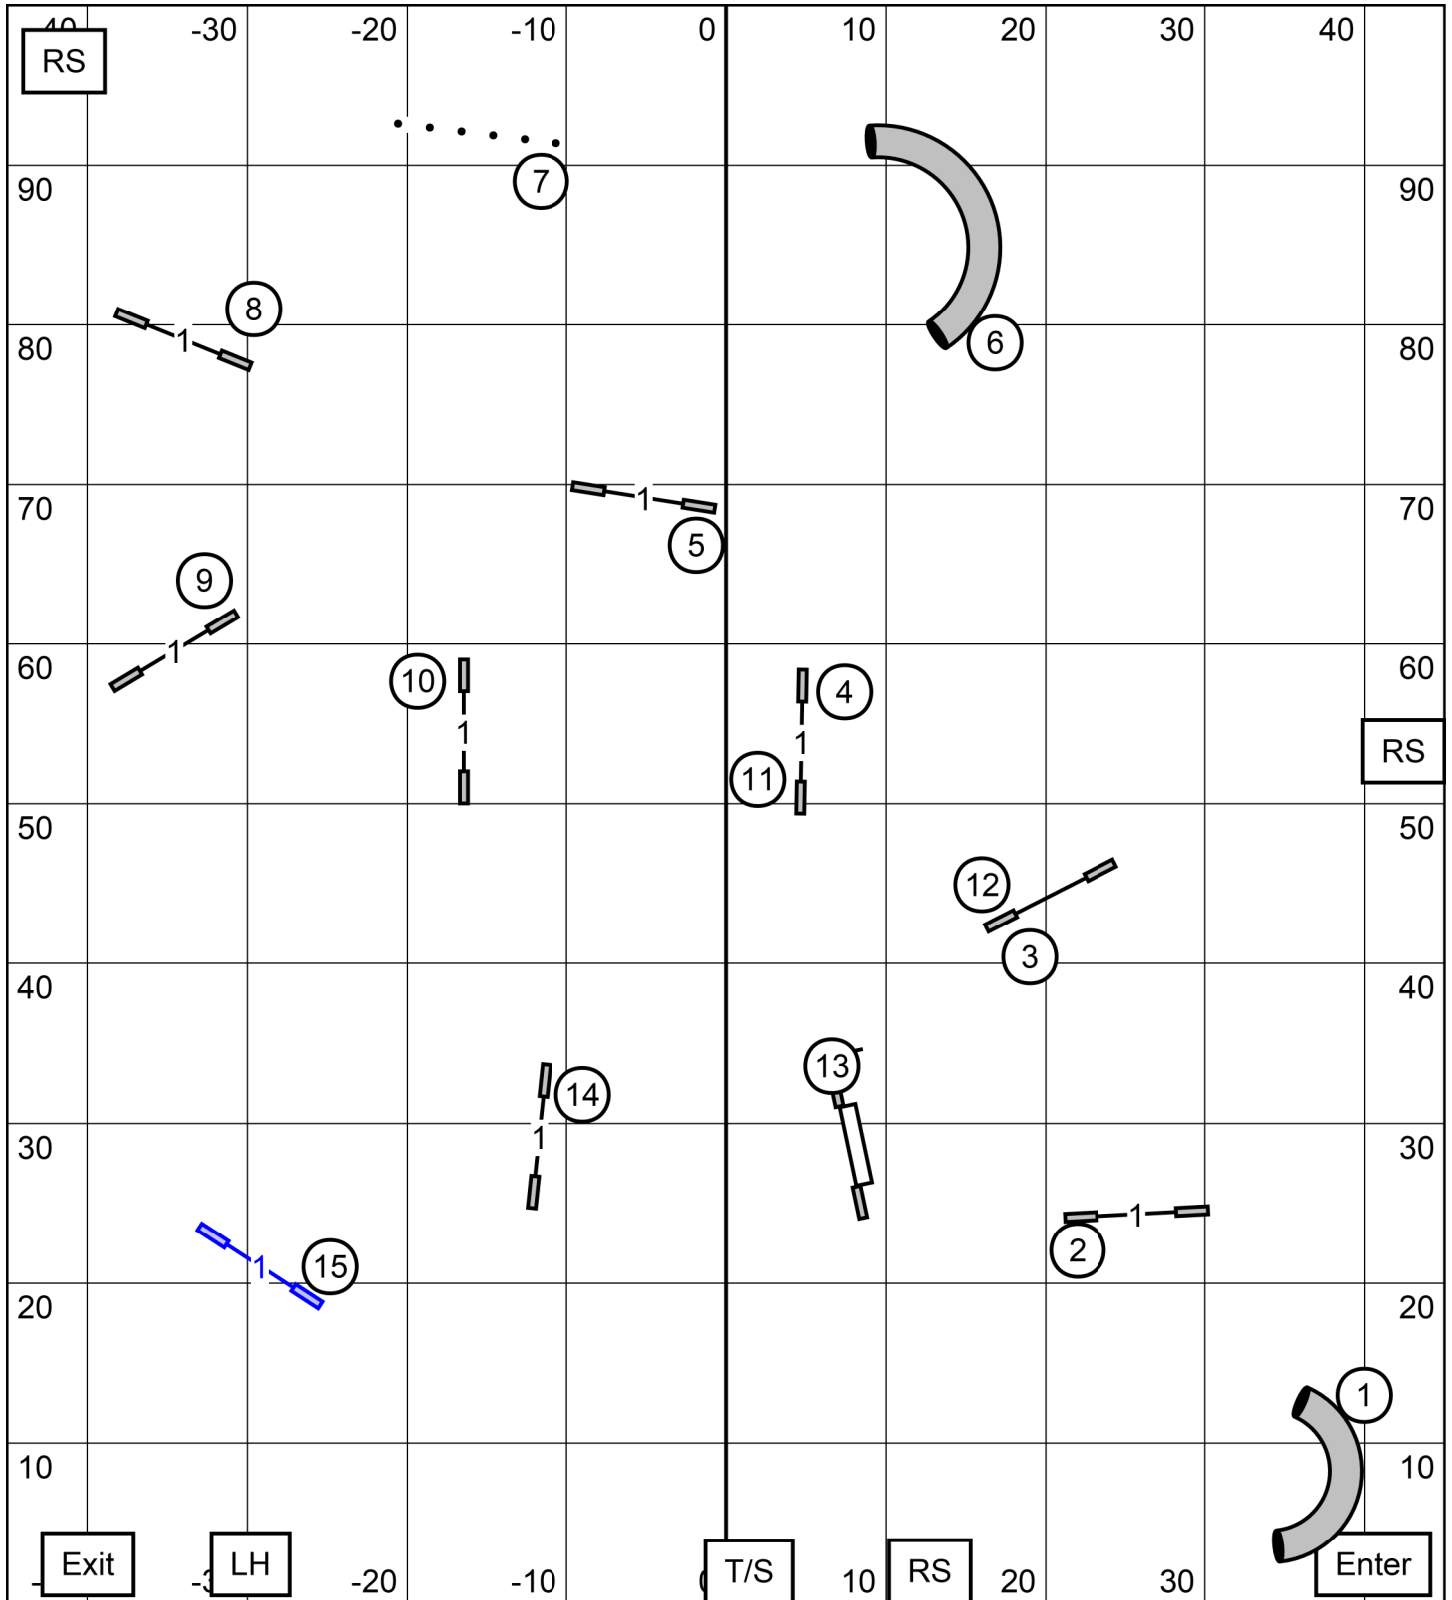

**EXC**

Show Me Agility Club of Central Missouri Columbia, MO  
 Inside on Turf EXC JWW Sat 11/05/22 C Josling E-Timing

**JWW**

**EXC**

Show Me Agility Club of Central Missouri Columbia, MO  
 Inside on Turf EXC STD Sat 11/05/22 C Josling E-Timing

**STD**

**NOV**

Show Me Agility Club of Central Missouri Columbia, MO  
 Inside on Turf Novice JWW Sat 11/05/22 C Josling E-Timing

**JWW**

**NOV**

Show Me Agility Club of Central Missouri Columbia, MO  
 Inside on Turf Novice STD Sat 11/05/22 C Josling E-Timing