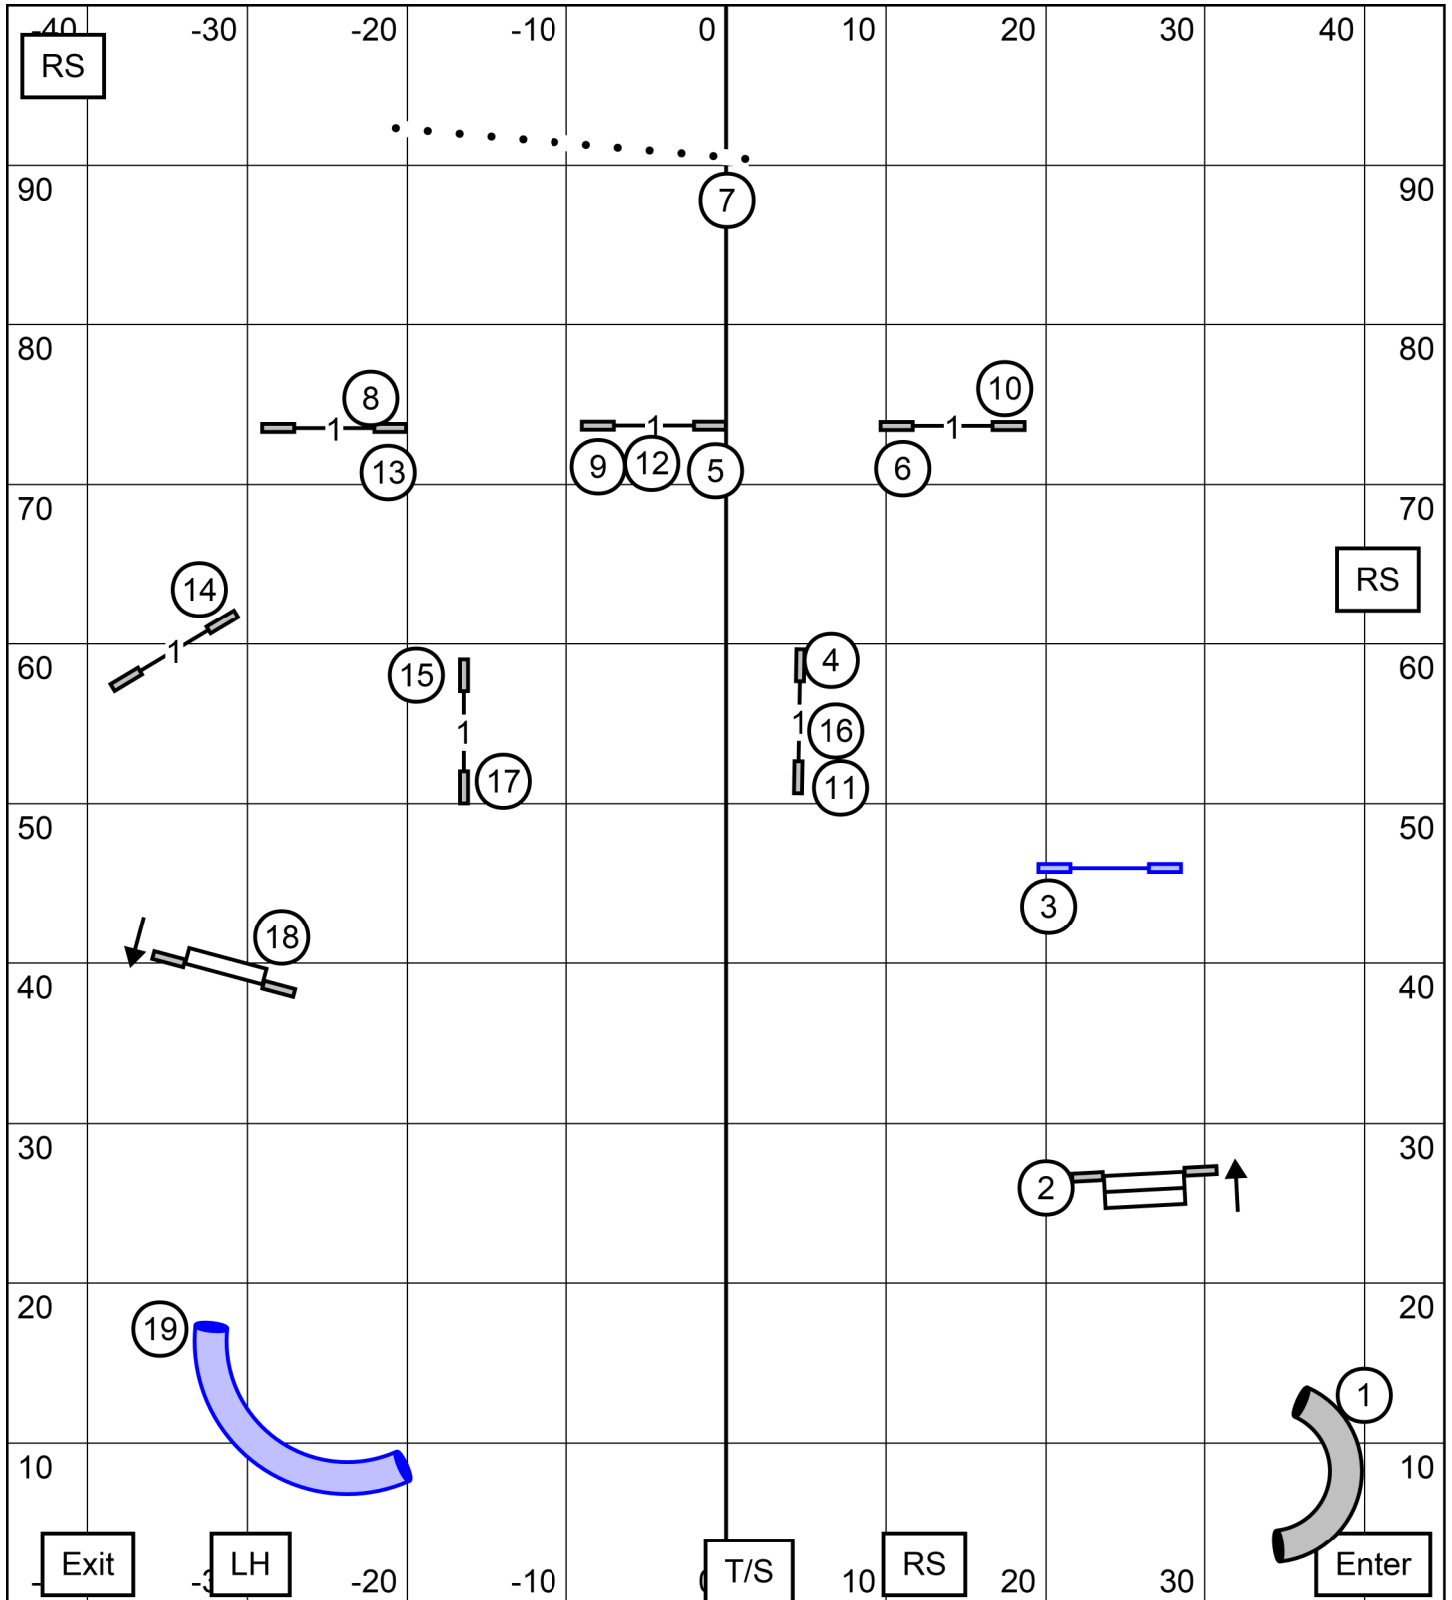

PREM

Show Me Agility Club of Central Missouri Columbia, MO
Inside on Turf Premier JWW Sat 11/05/22 C Josling E-Timing

JWW