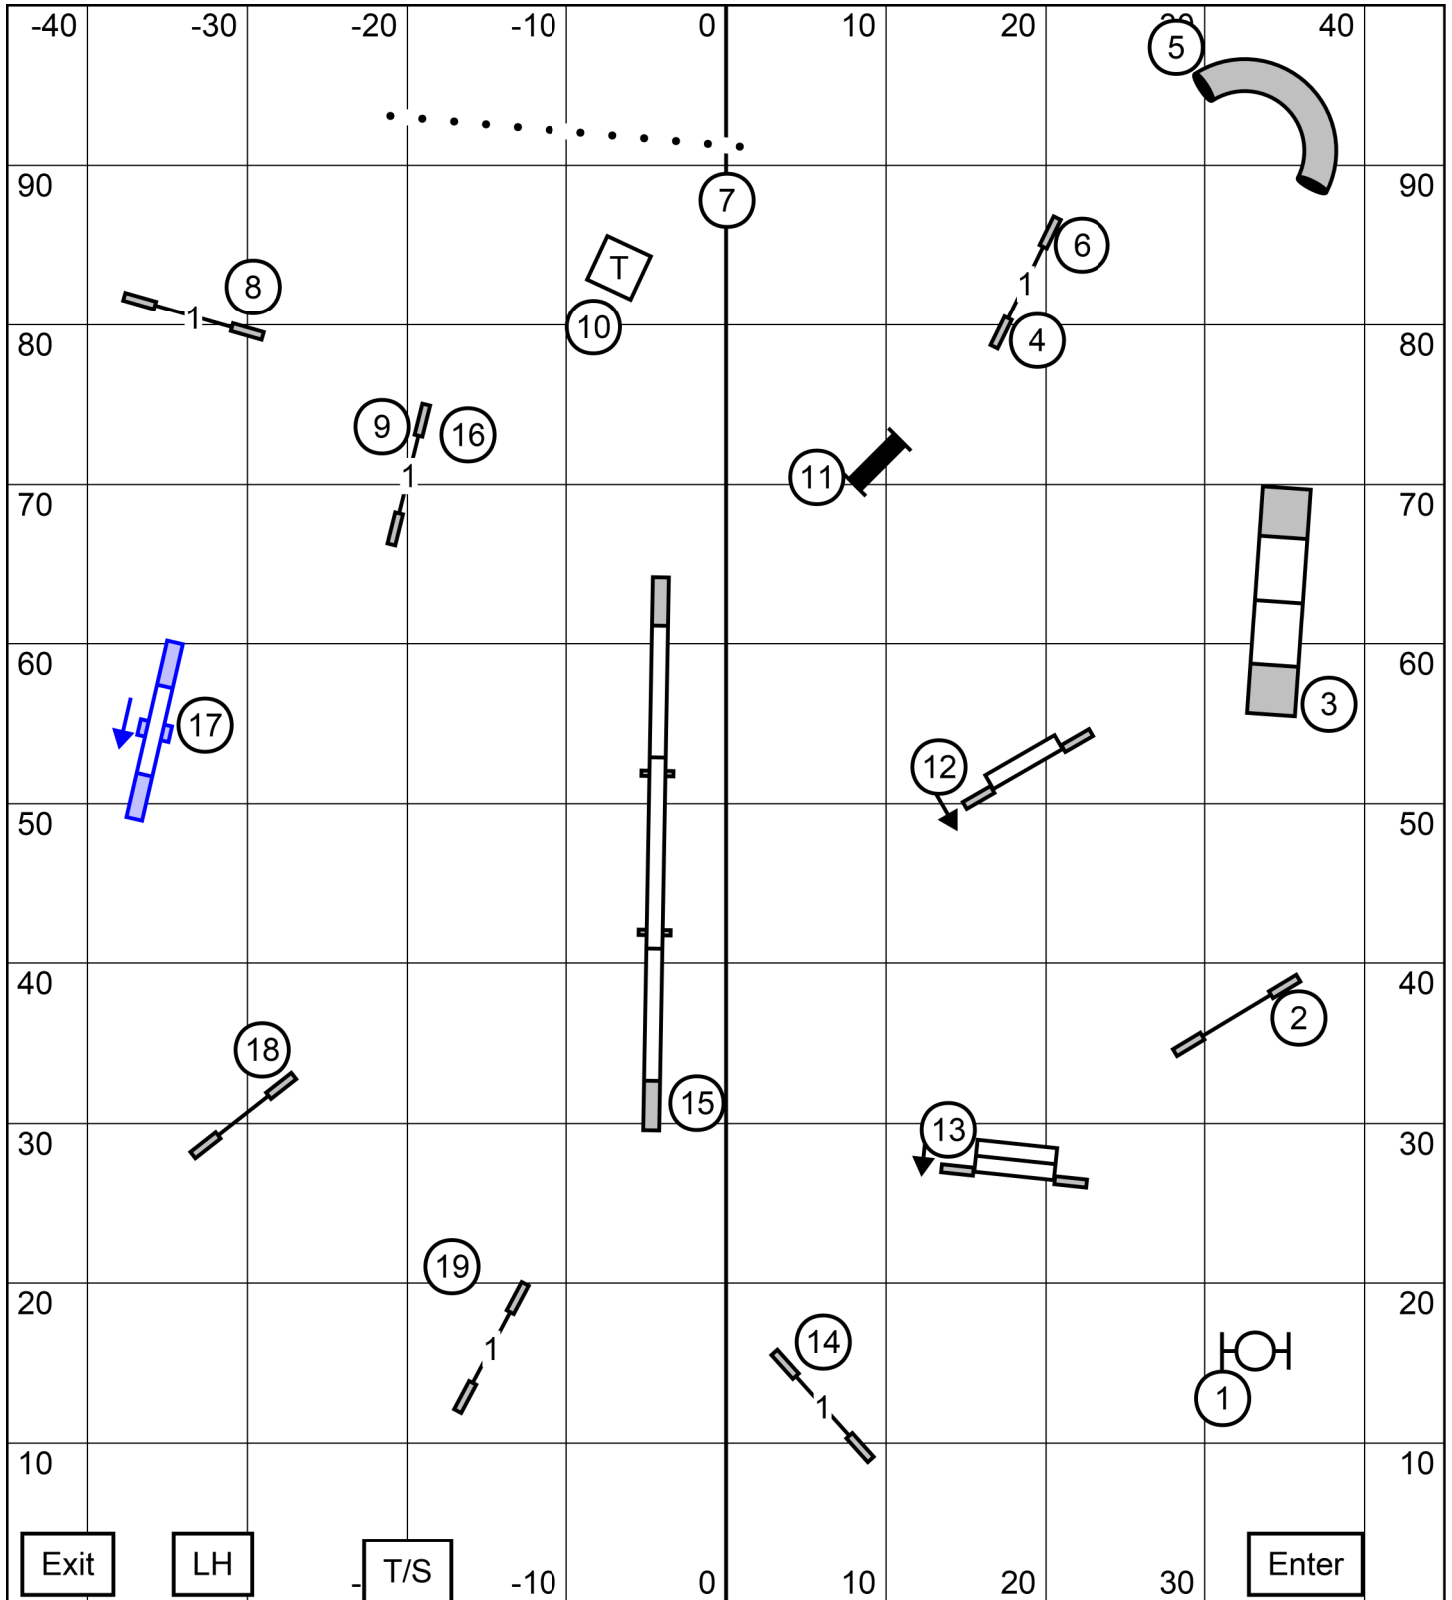

EXC

Show Me Agility Club of Central Missouri Columbia, MO
Inside on Turf EXC STD Sat 11/05/22 C Josling E-Timing

STD