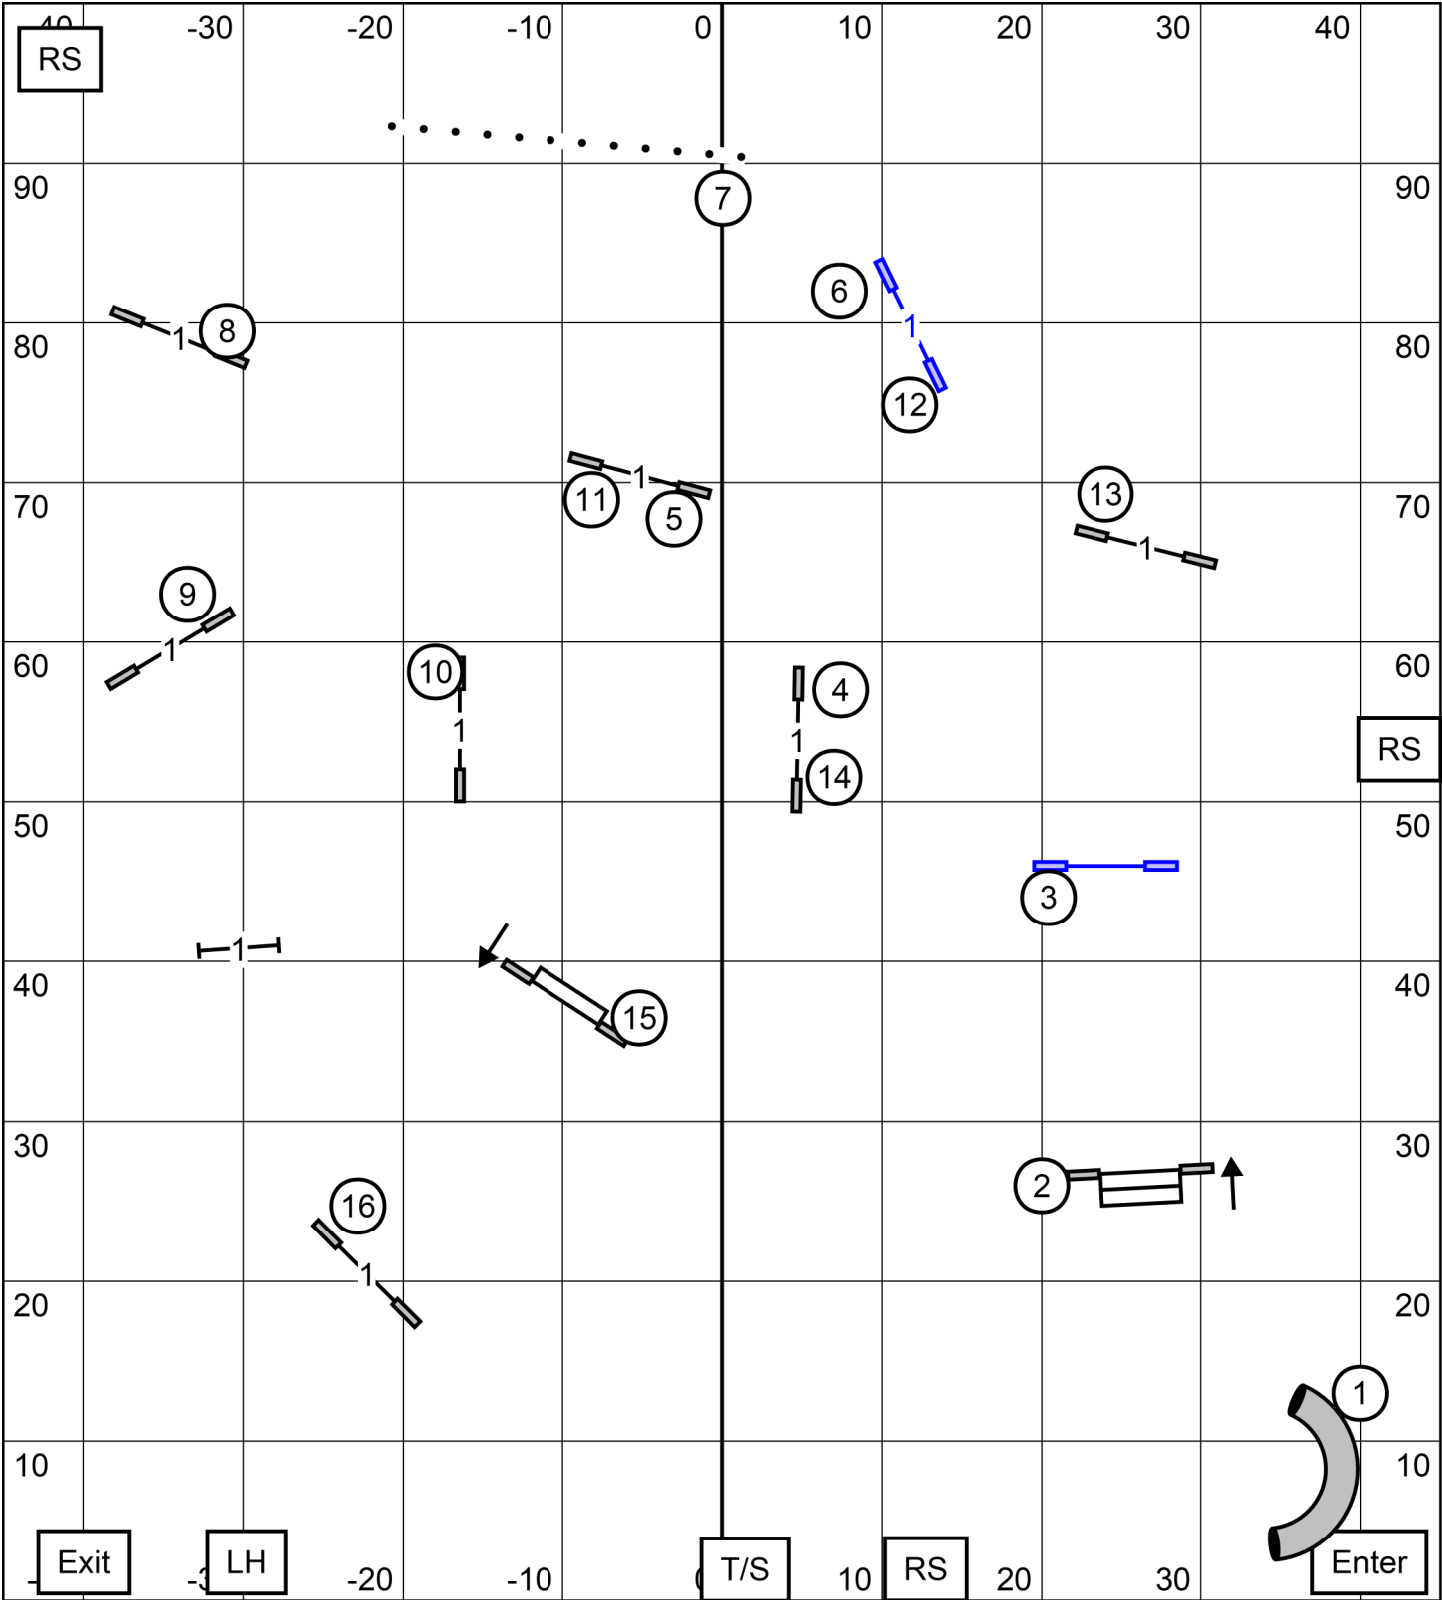

OPN

Show Me Agility Club of Central Missouri Columbia, MO
Inside on Turf Open JWW Sat 11/05/22 C Josling E-Timing

JWW