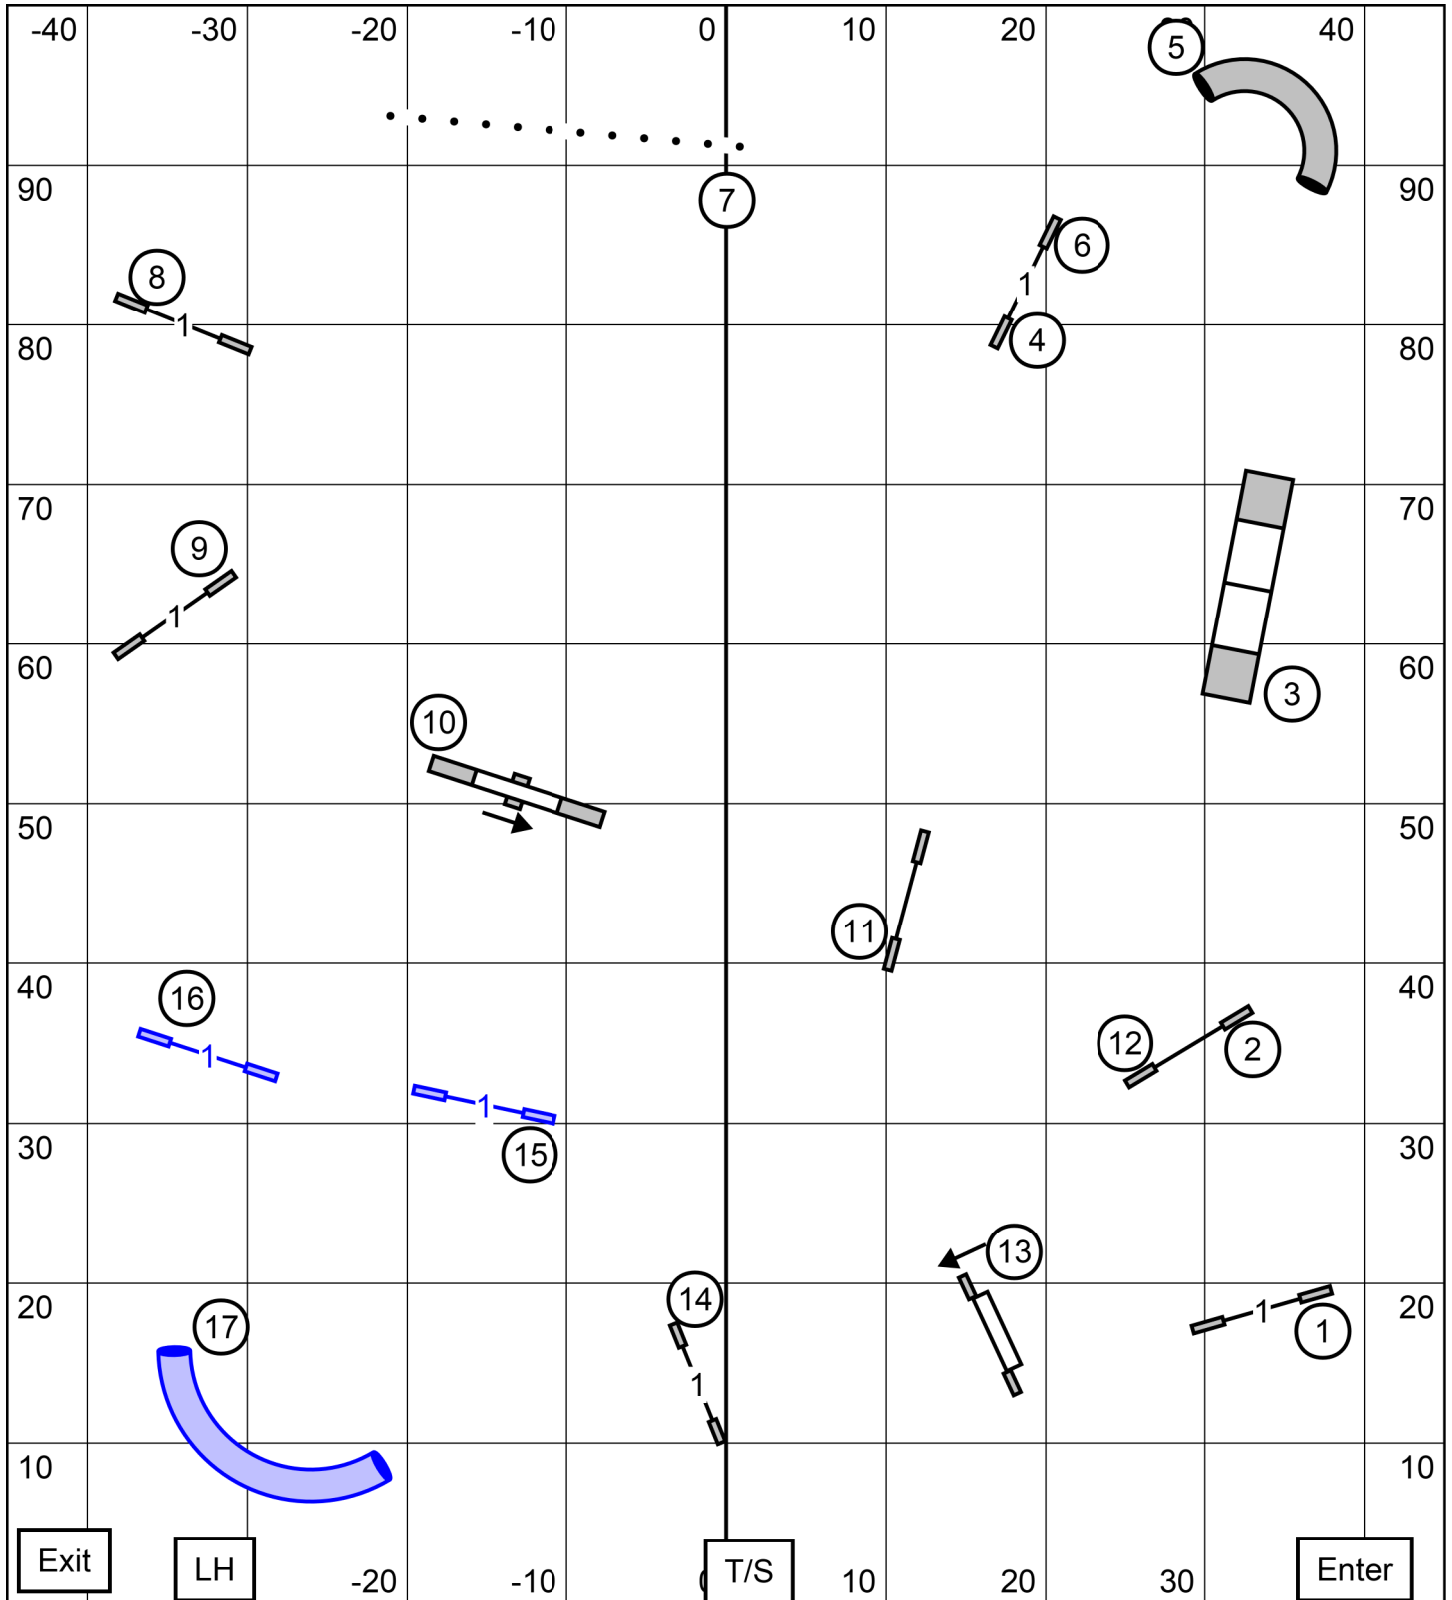

T2B

Show Me Agility Club of Central Missouri Columbia, MO
Inside on Turf T2B Sat 11/05/22 C Josling E-Timing

T2B