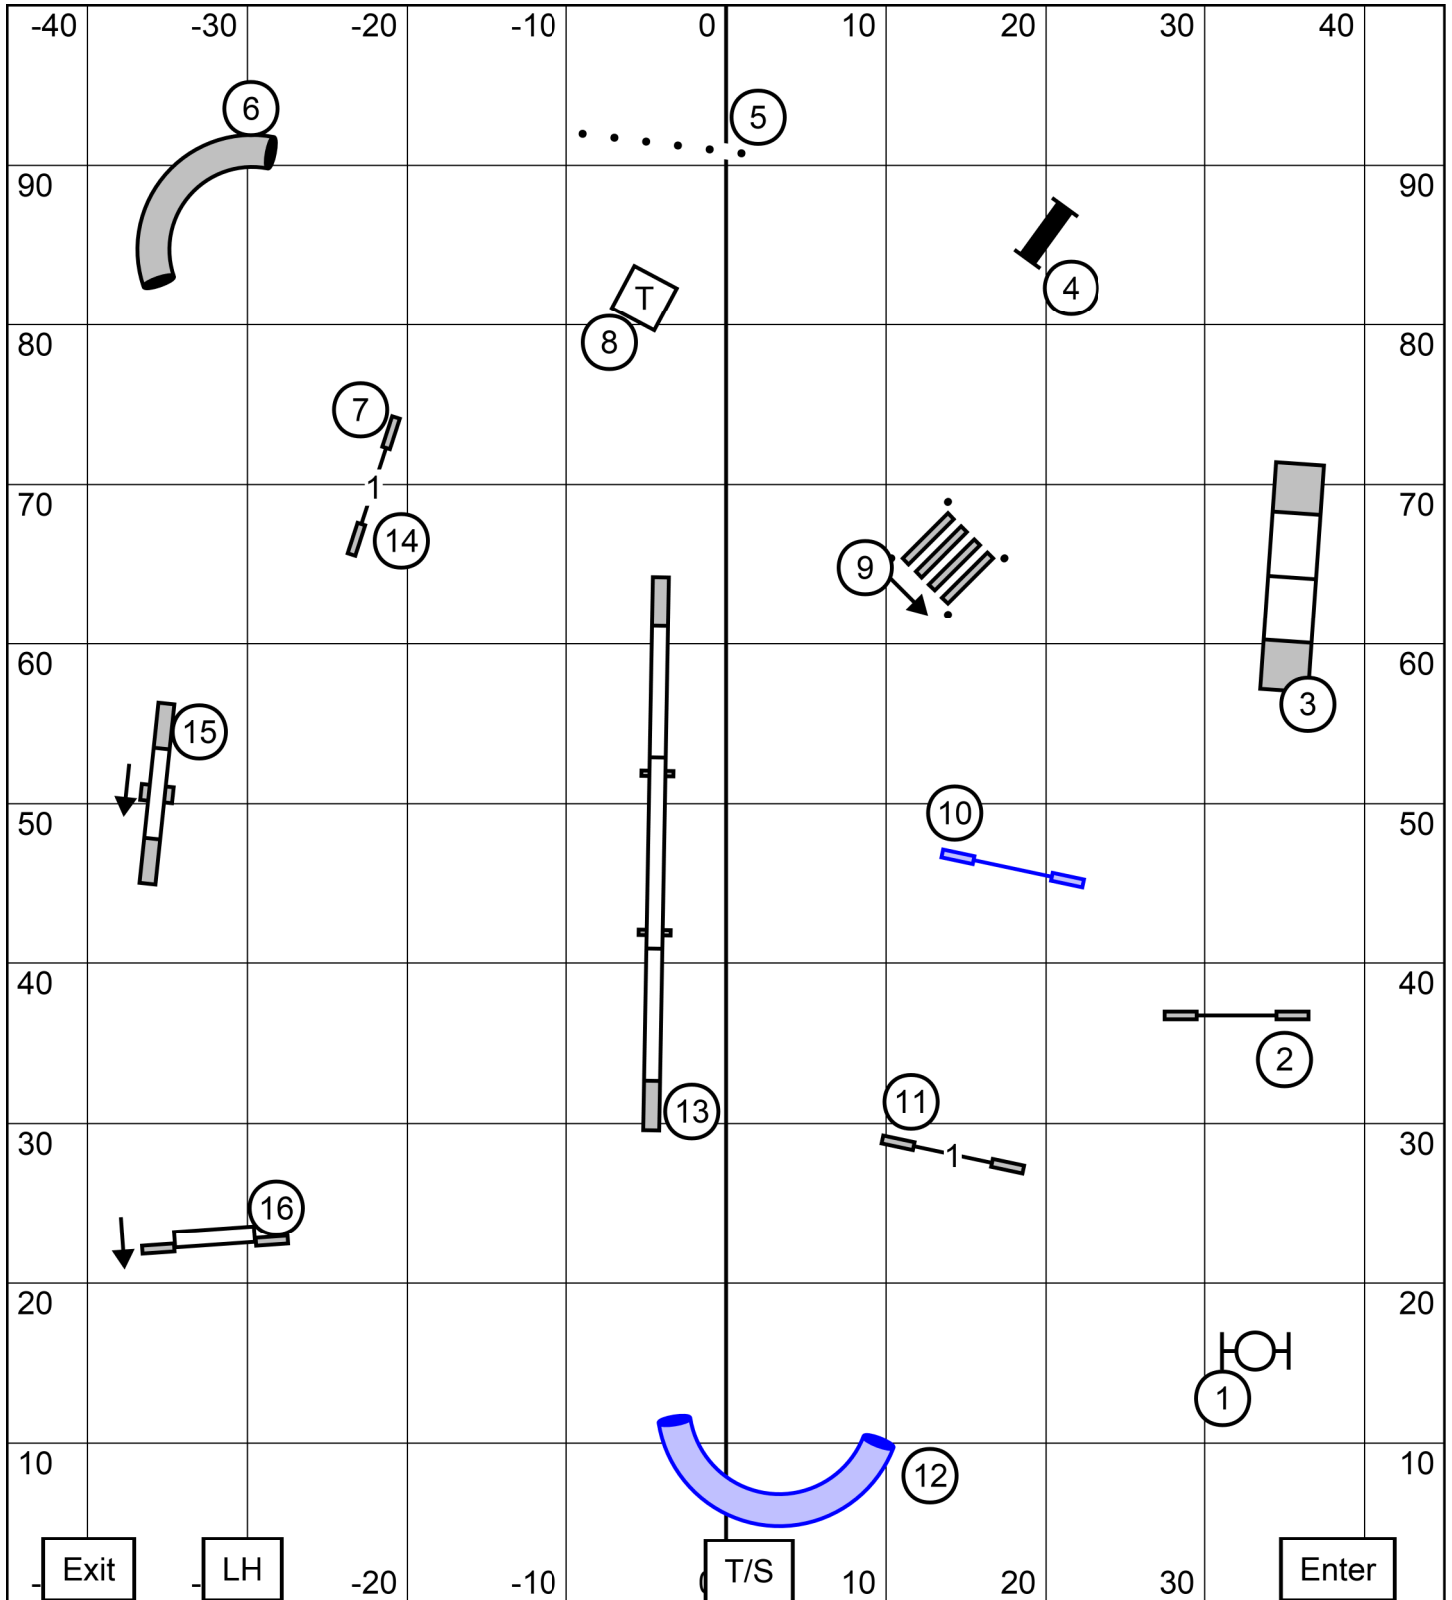

**STD**

**NOV**

Show Me Agility Club of Central Missouri Columbia, MO  
 Inside on Turf Novice JWW Sat 11/05/22 C Josling E-Timing

**JWW**

**NOV**

Show Me Agility Club of Central Missouri Columbia, MO  
 Inside on Turf Novice STD Sat 11/05/22 C Josling E-Timing