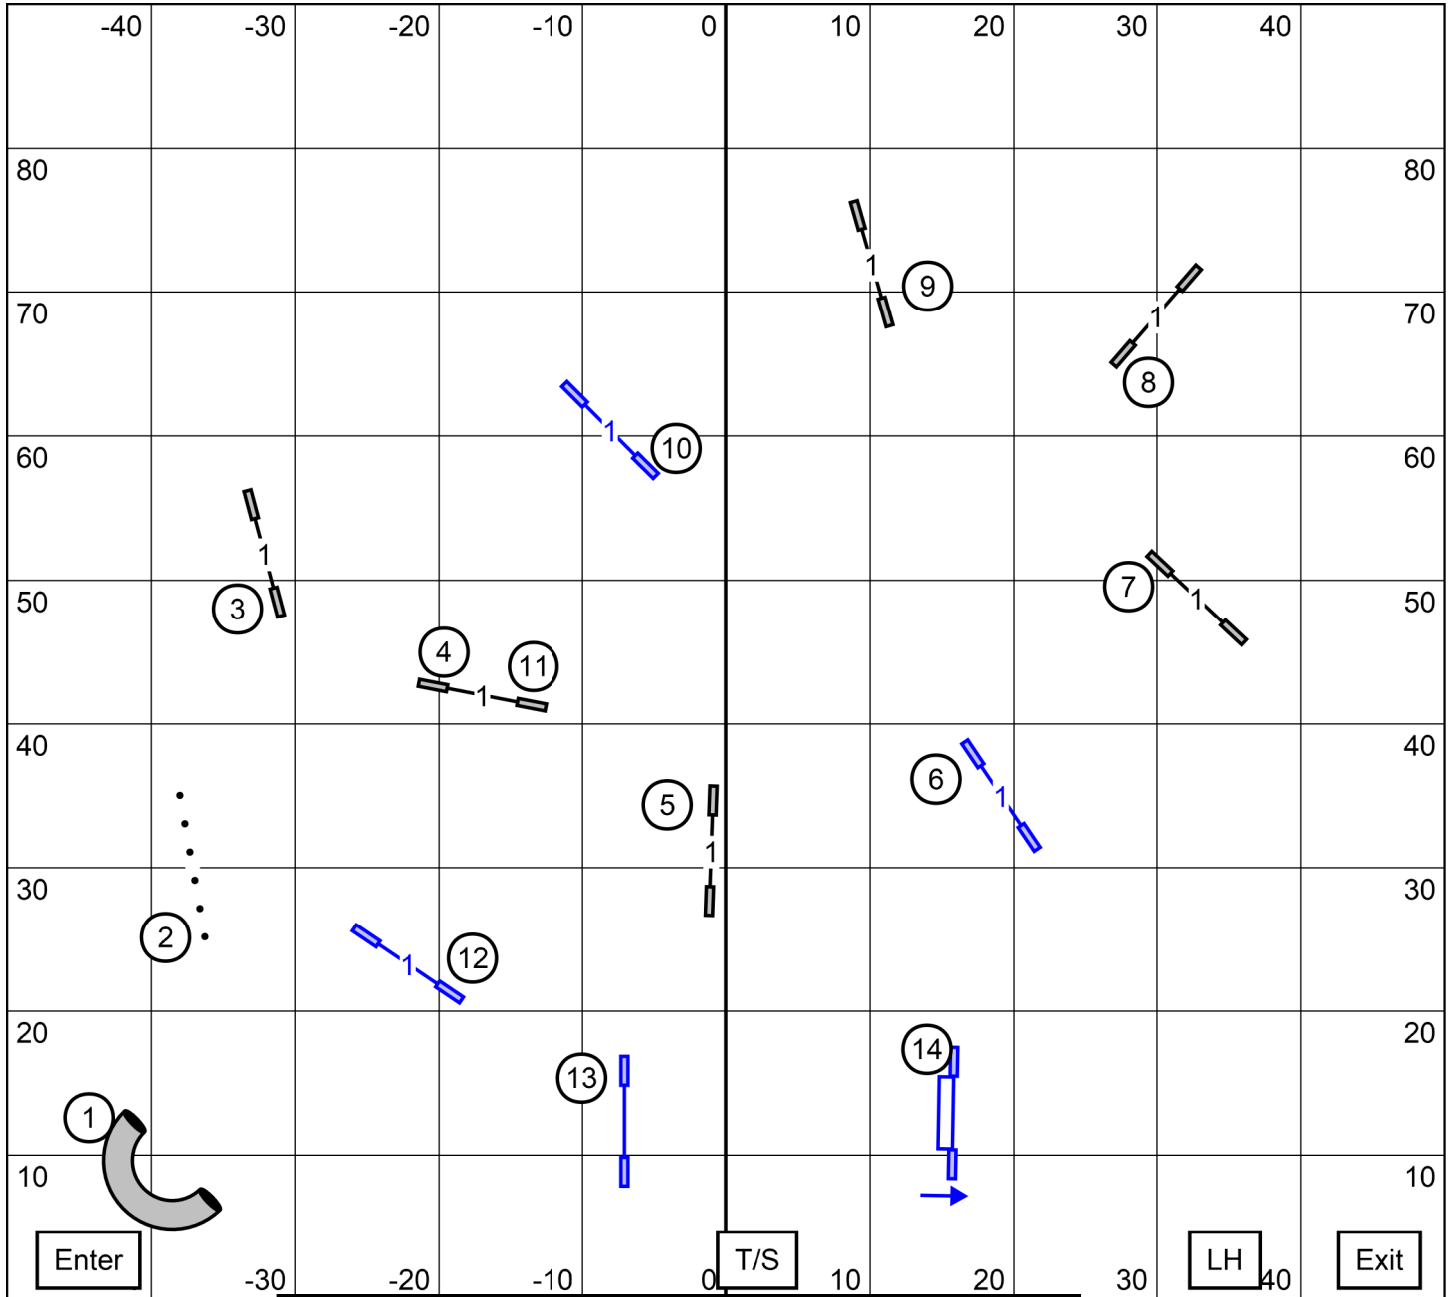

**BONUS EXC 3 - 8 - 2**  
**OPN 5 - 8**  
**NOV 5 - 8 or 8 - 5**

**E O N**

Show Me Agility Club of Central Missouri Columbia, MO  
 Inside on Turf E O N Fast Fri 11/04/22 C Josling E-Timing

**F S T**

**EXC**

Show Me Agility Club of Central Missouri Columbia, MO  
 Inside on Turf EXC STD Fri 11/04/22 C Josling E-Timing

**STD**

**NOV**

Show Me Agility Club of Central Missouri Columbia, MO  
 Inside on Turf Novice JWW Fri 11/04/22 C Josling E-Timing