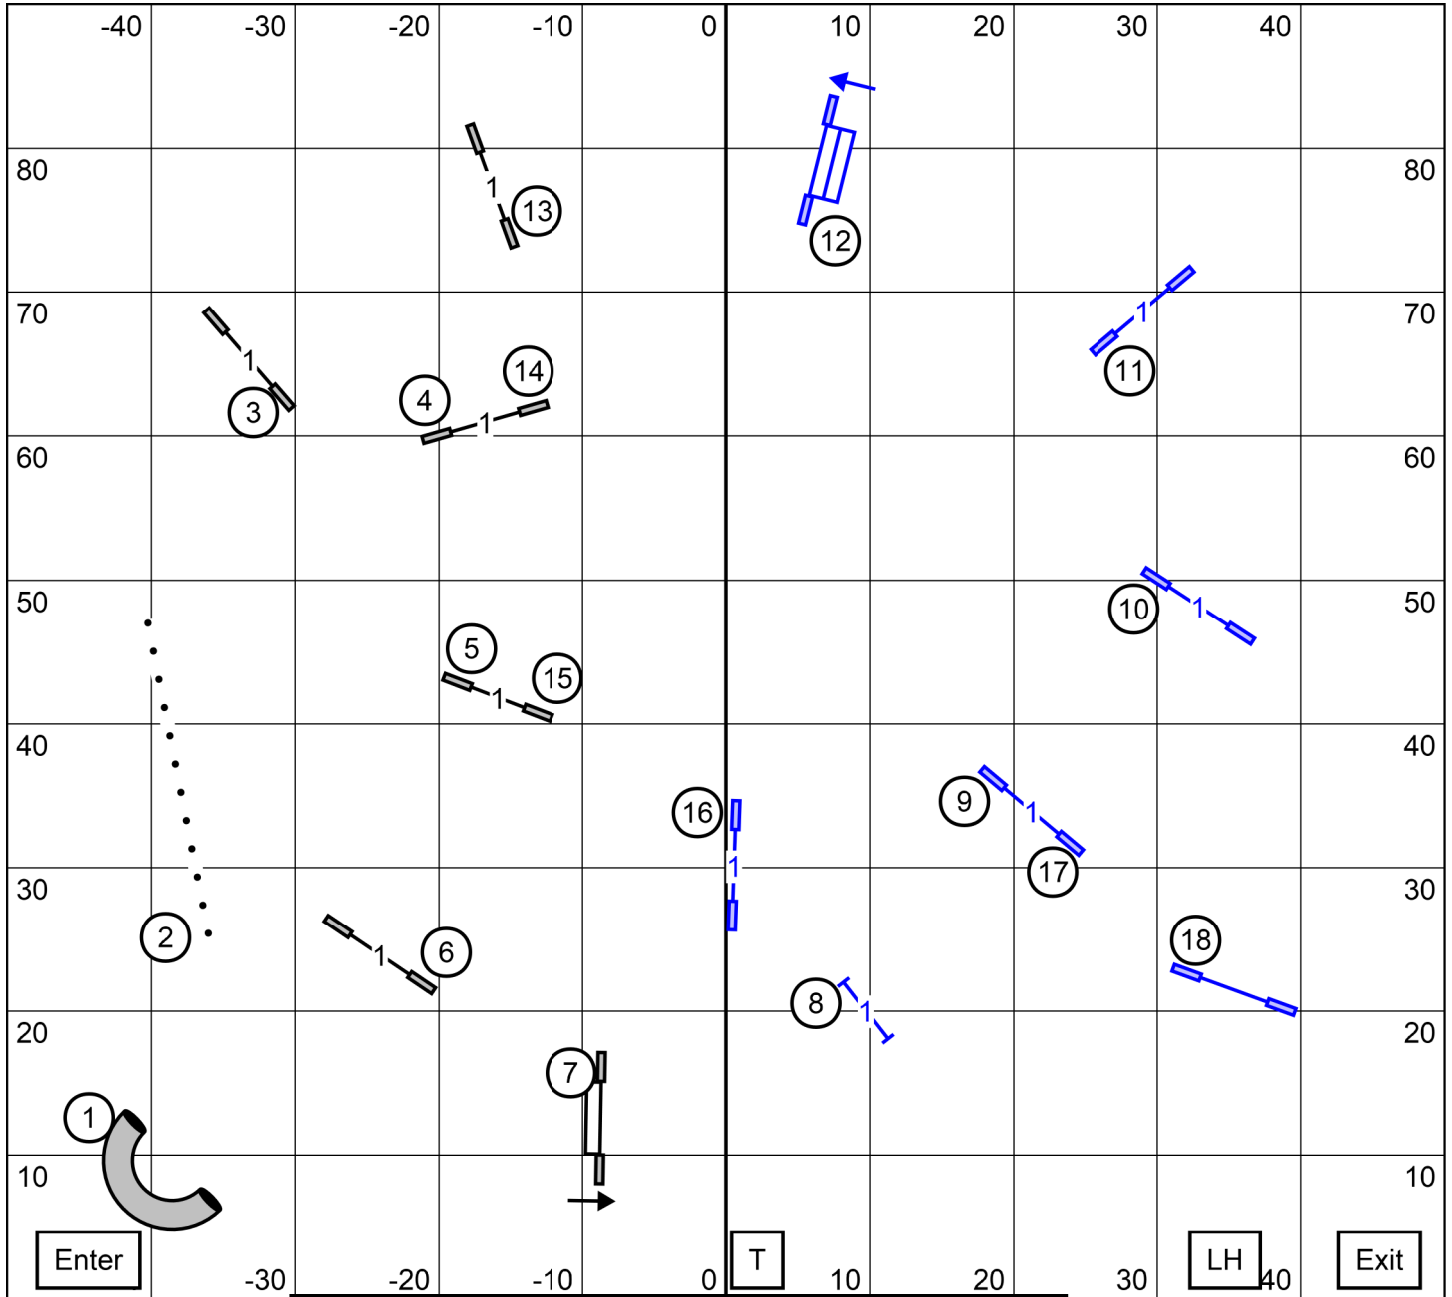

Show Me Agility Club of Central Missouri Columbia, MO  
 Inside on Turf EXC STD Fri 11/04/22 C Josling E-Timing

**STD**

**NOV**

Show Me Agility Club of Central Missouri Columbia, MO  
 Inside on Turf Novice JWW Fri 11/04/22 C Josling E-Timing

**JWW**

**NOV**

Show Me Agility Club of Central Missouri Columbia, MO  
 Inside on Turf Novice STD Fri 11/04/22 C Josling E-Timing

**STD**

**OPN**

Show Me Agility Club of Central Missouri Columbia, MO  
 Inside on Turf Open JWW Fri 11/04/22 C Josling E-Timing