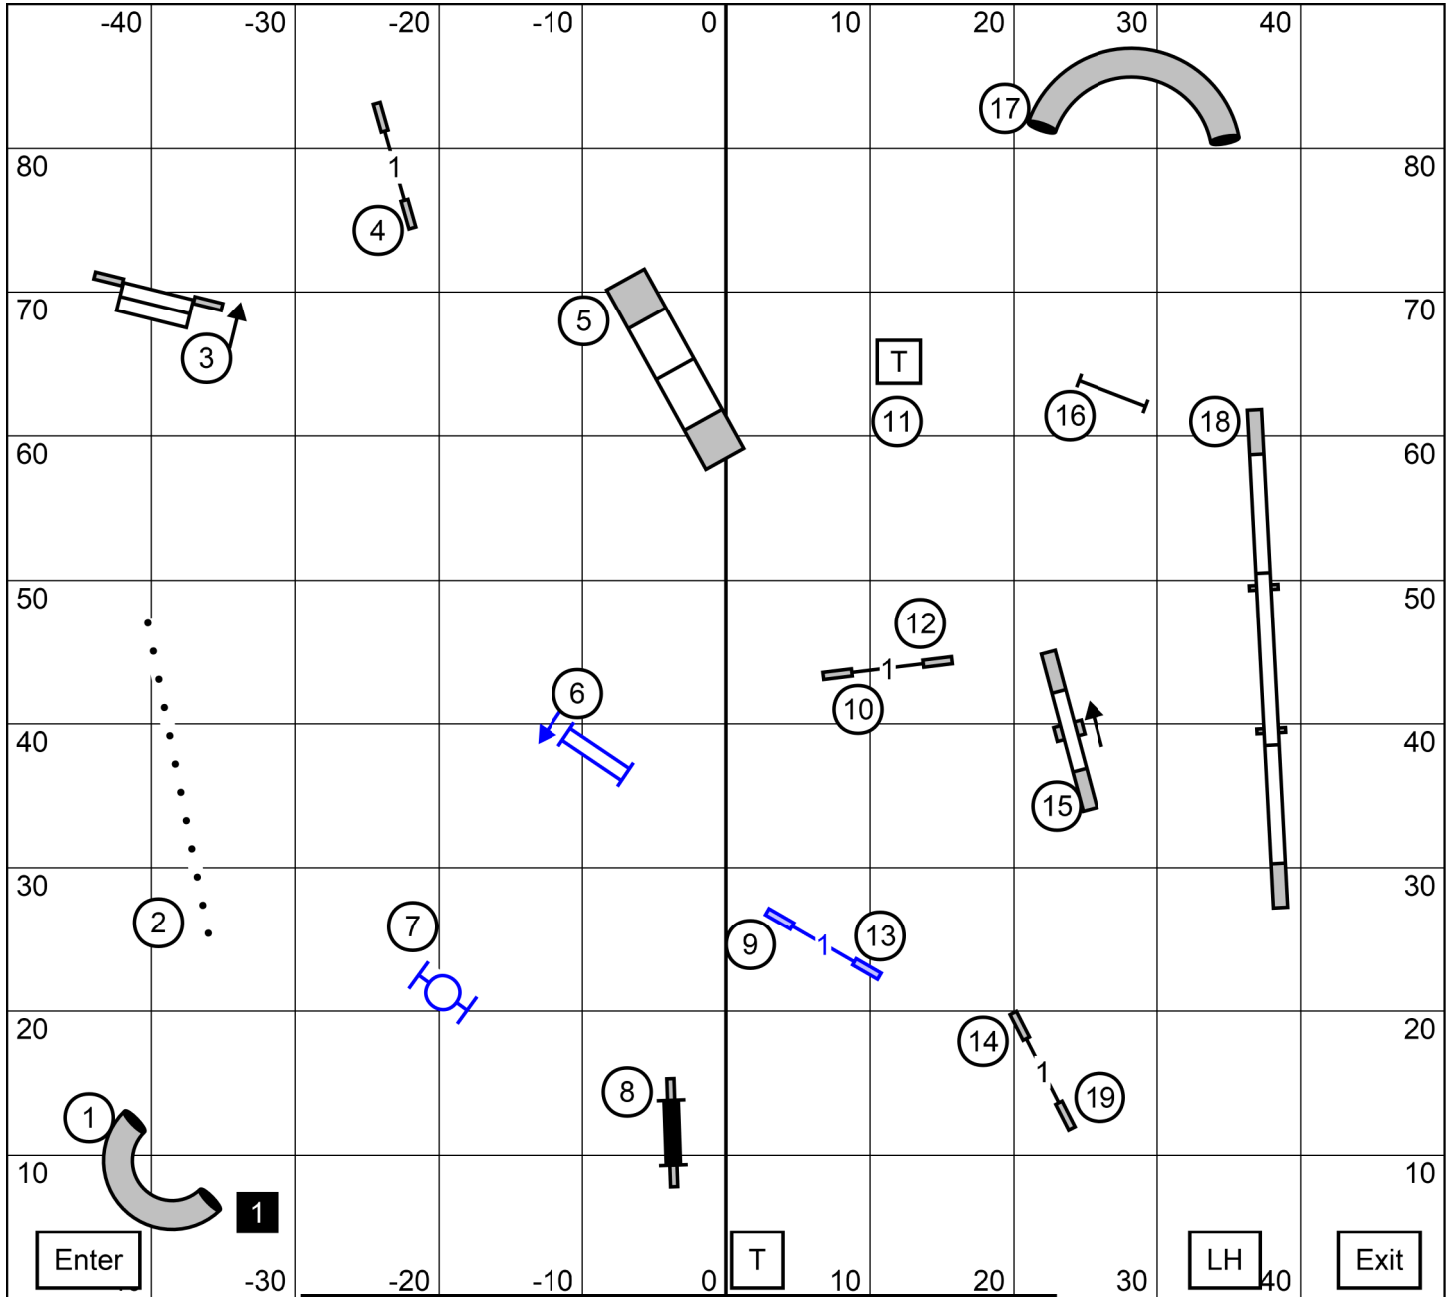

**BONUS EXC 3 - 8 - 2**  
**OPN 5 - 8**  
**NOV 5 - 8 or 8 - 5**

**E O N**

Show Me Agility Club of Central Missouri Columbia, MO  
 Inside on Turf E O N Fast Fri 11/04/22 C Josling E-Timing

**F S T**

**EXC**