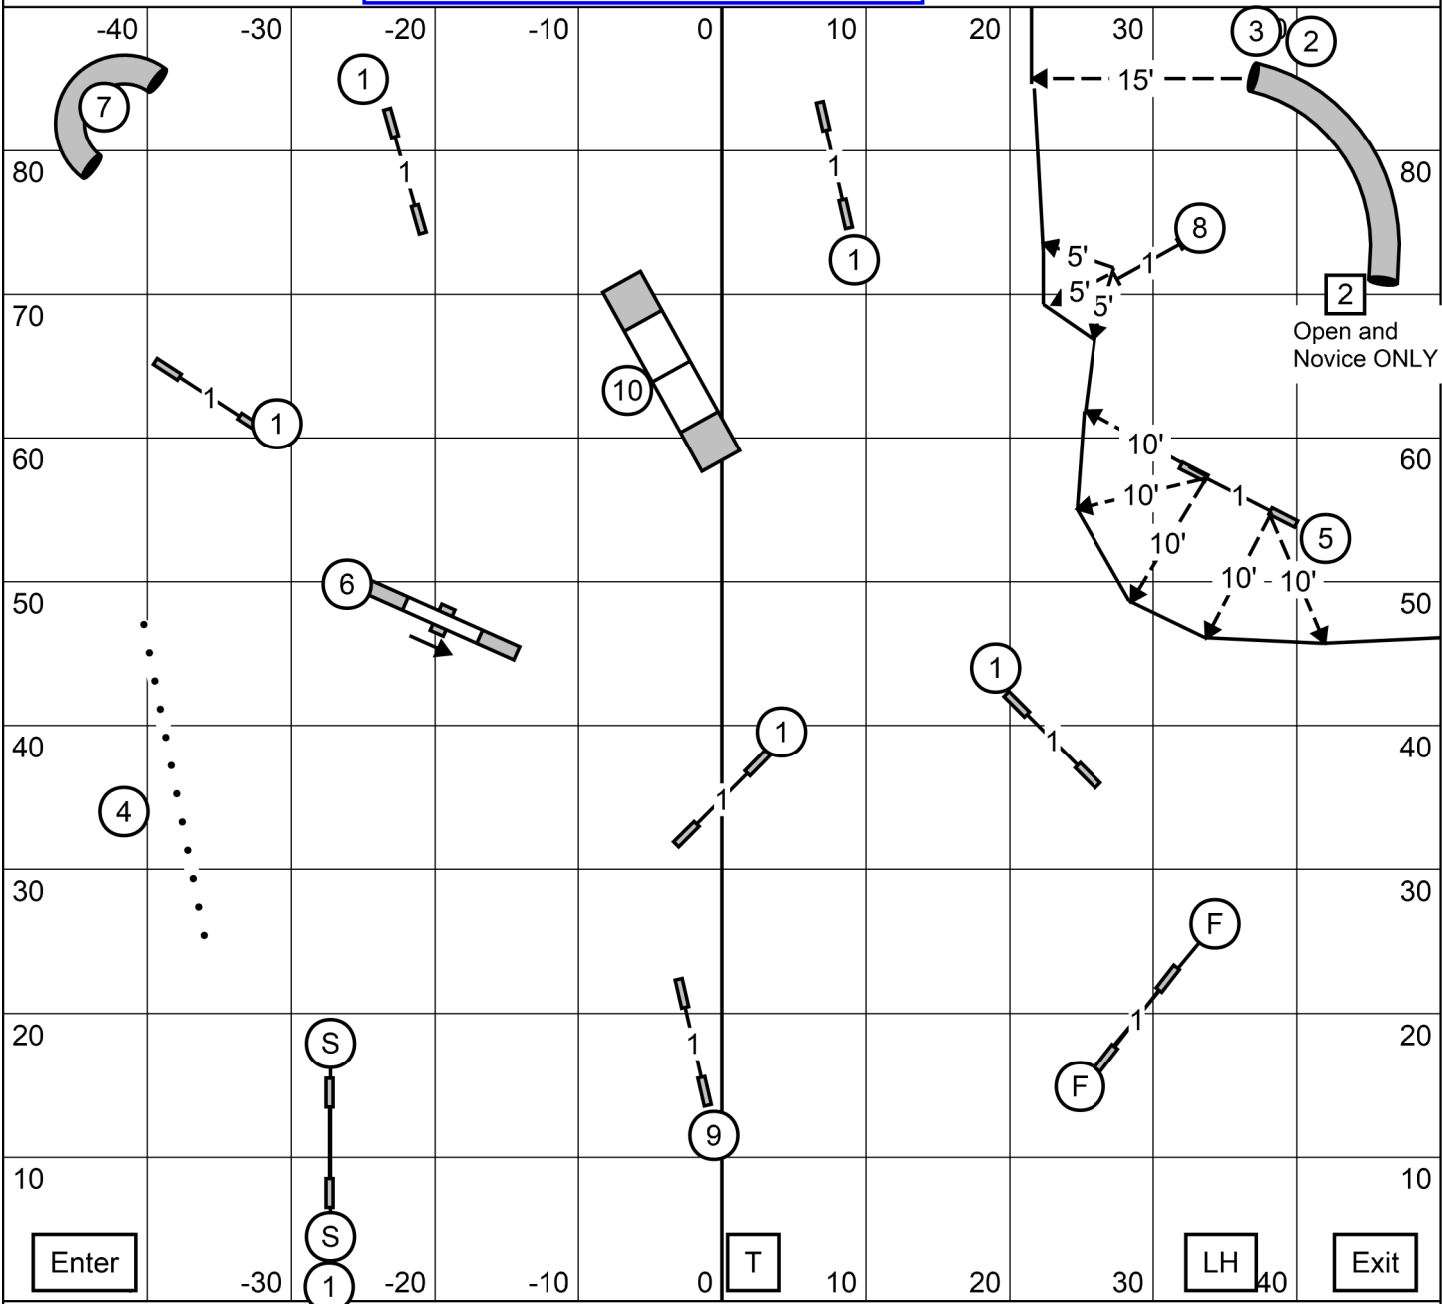

**BONUS EXC 3 - 8 - 2**  
**OPN 5 - 8**  
**NOV 5 - 8 or 8 - 5**

**E O N**

Show Me Agility Club of Central Missouri Columbia, MO  
 Inside on Turf E O N Fast Fri 11/04/22 C Josling E-Timing

**F S T**

**EXC**