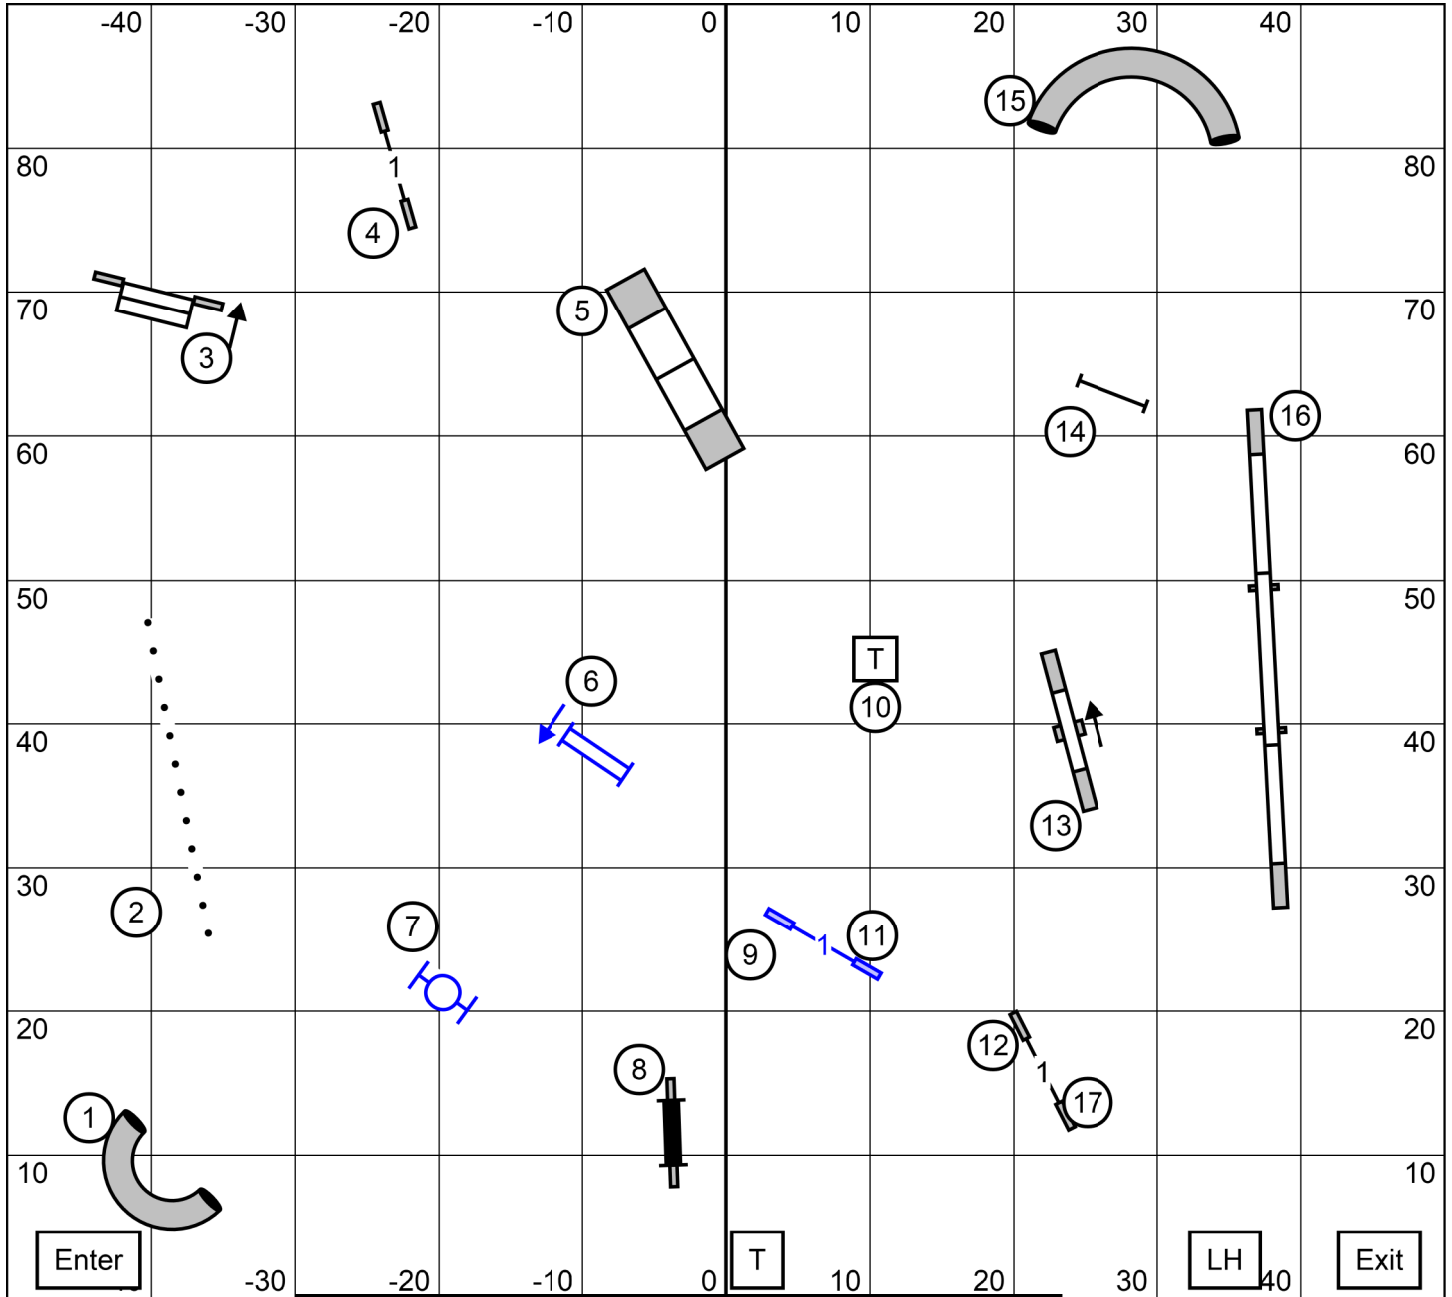

**JWW**

**NOV**

Show Me Agility Club of Central Missouri Columbia, MO  
 Inside on Turf Novice STD Fri 11/04/22 C Josling E-Timing

**STD**

**OPN**

Show Me Agility Club of Central Missouri Columbia, MO  
 Inside on Turf Open JWW Fri 11/04/22 C Josling E-Timing

**JWW**

**OPN**

Show Me Agility Club of Central Missouri Columbia, MO  
 Inside on Turf Open STD Fri 11/04/22 C Josling E-Timing

**STD**