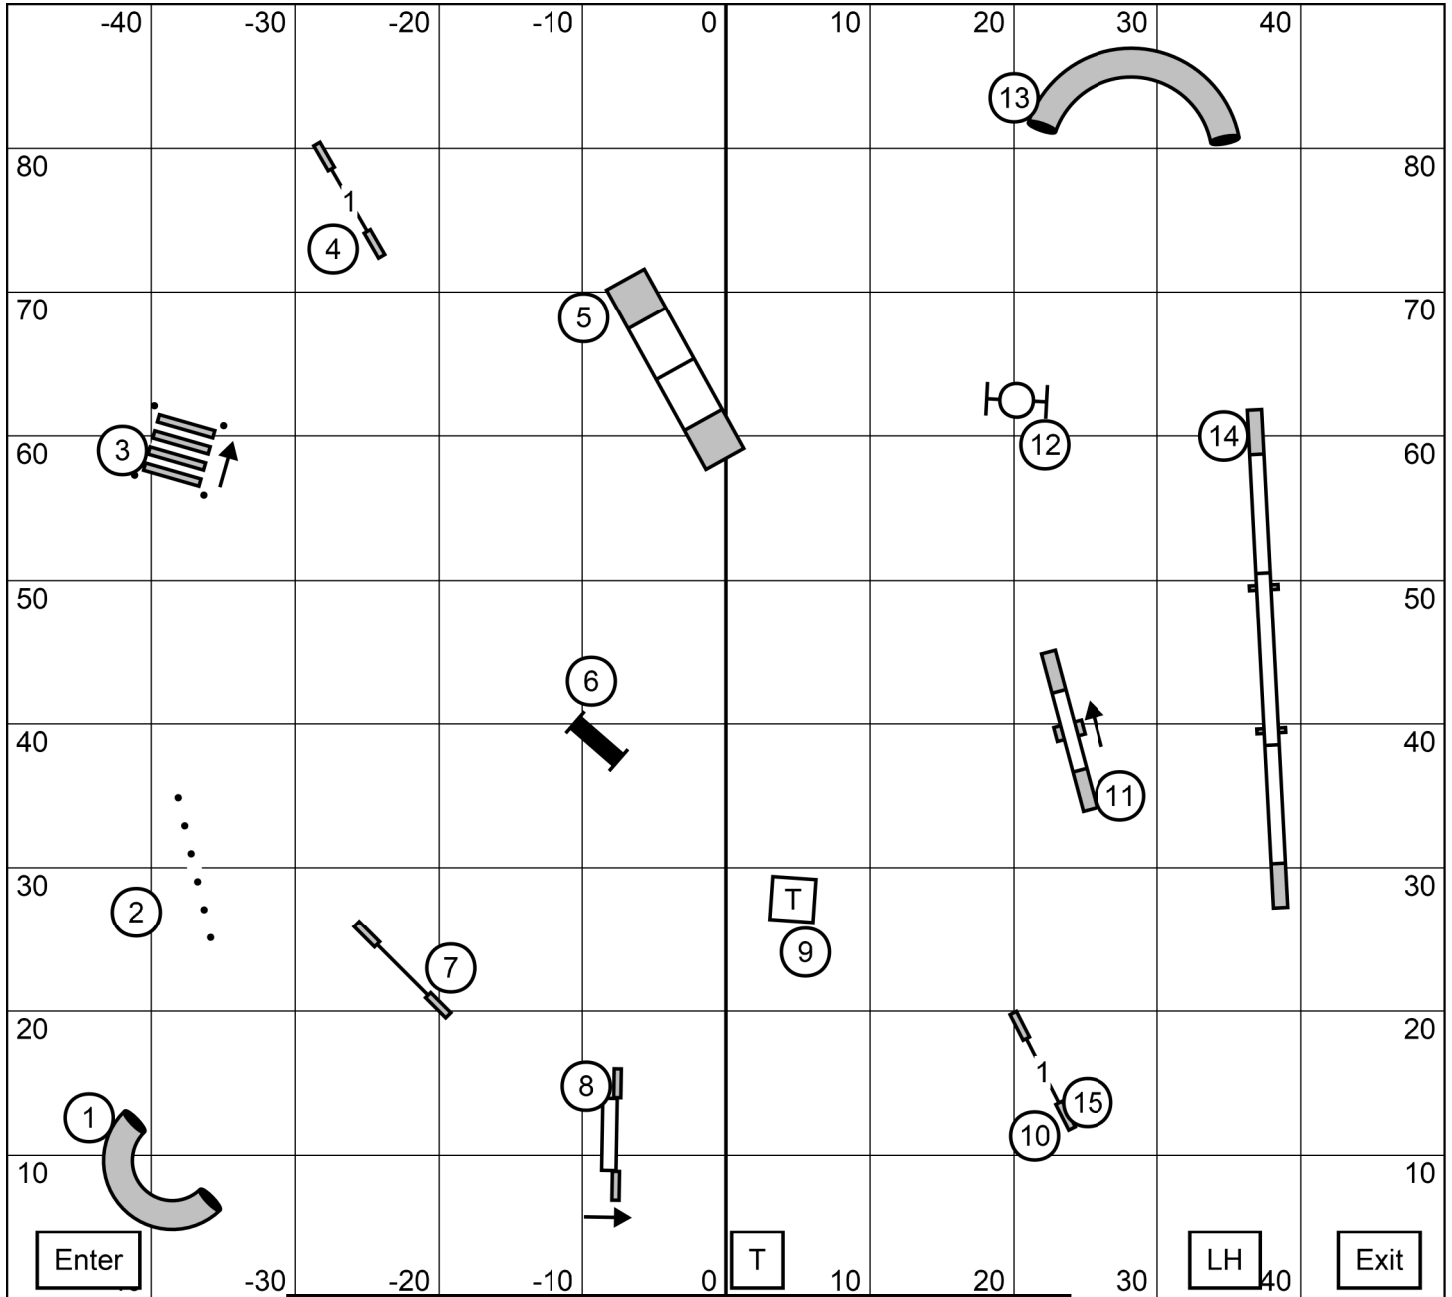

**JWW**

**NOV**

Show Me Agility Club of Central Missouri Columbia, MO  
 Inside on Turf Novice STD Fri 11/04/22 C Josling E-Timing

**STD**

**OPN**

Show Me Agility Club of Central Missouri Columbia, MO  
 Inside on Turf Open JWW Fri 11/04/22 C Josling E-Timing