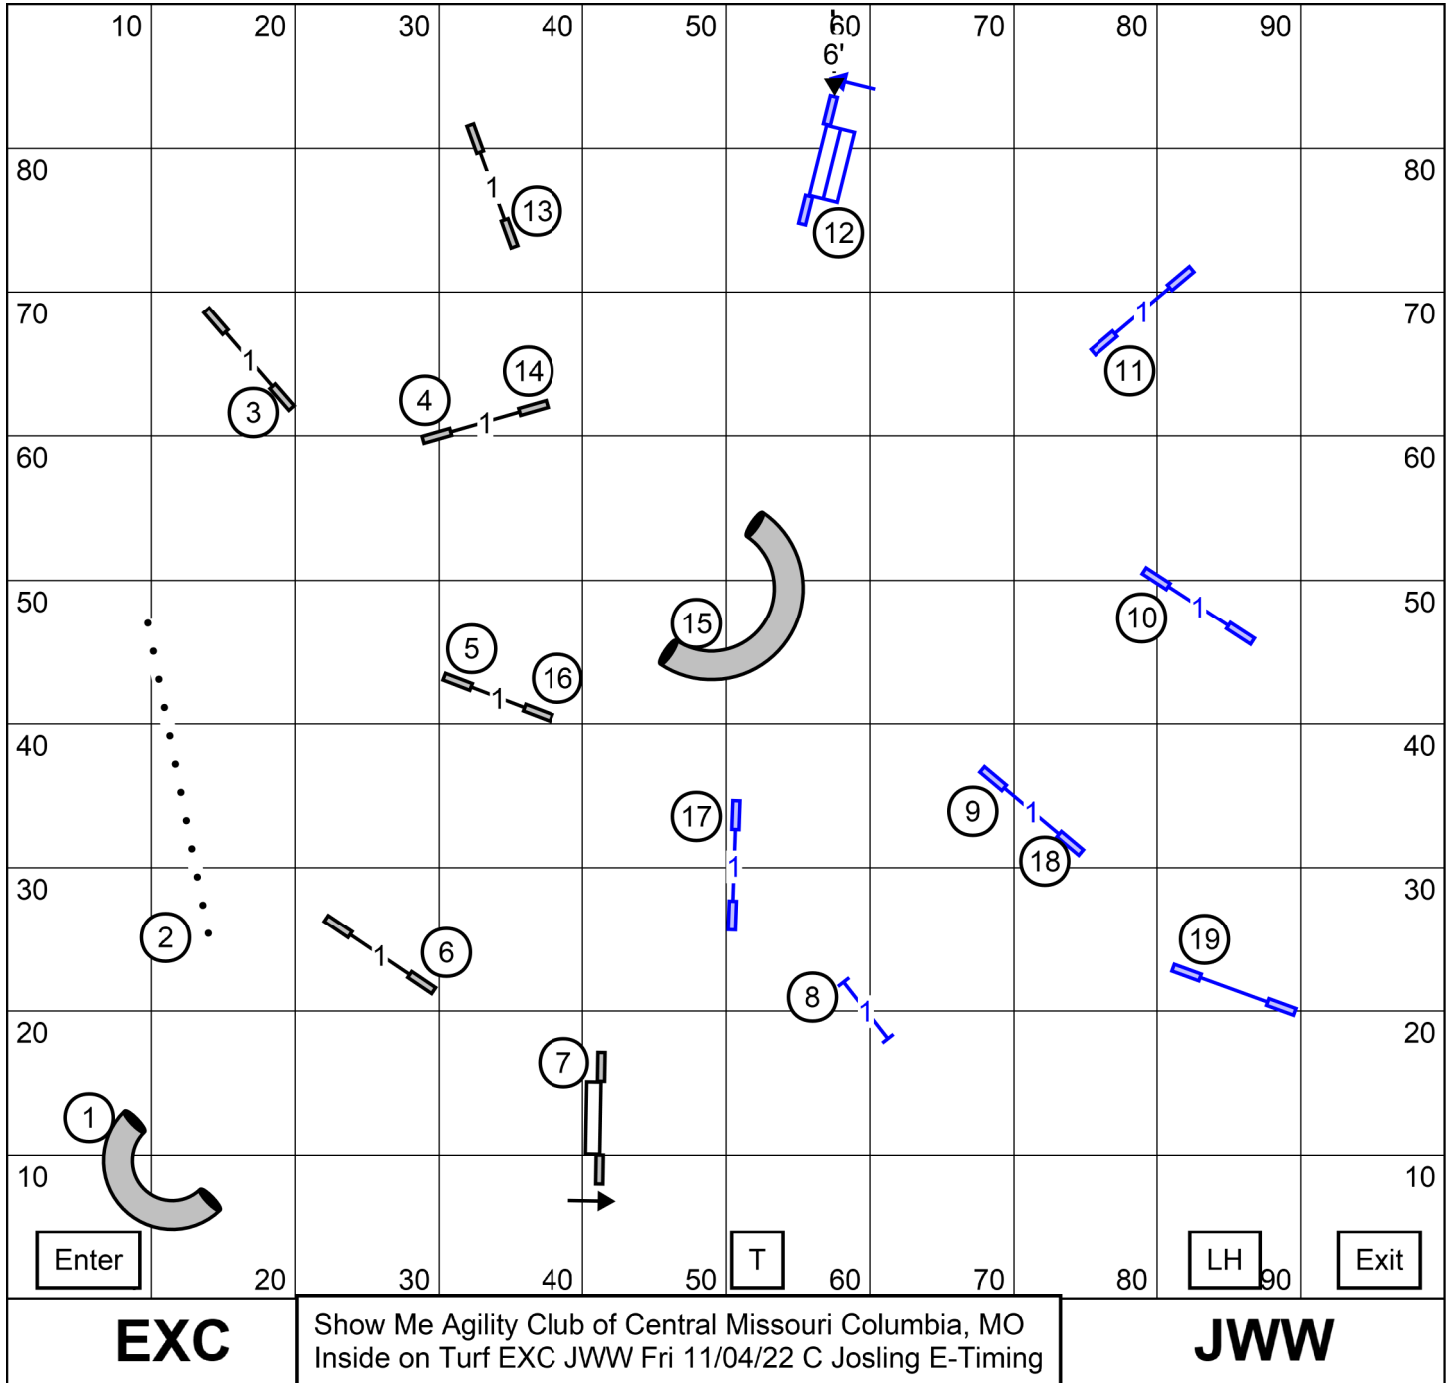

**BONUS EXC 3 - 8 - 2**  
**OPN 5 - 8**  
**NOV 5 - 8 or 8 - 5**

**E O N**

Show Me Agility Club of Central Missouri Columbia, MO  
 Inside on Turf E O N Fast Fri 11/04/22 C Josling E-Timing

**F S T**

**EXC**

Show Me Agility Club of Central Missouri Columbia, MO  
 Inside on Turf EXC STD Fri 11/04/22 C Josling E-Timing

**STD**

**NOV**

Show Me Agility Club of Central Missouri Columbia, MO  
 Inside on Turf Novice JWW Fri 11/04/22 C Josling E-Timing

**JWW**

**NOV**

Show Me Agility Club of Central Missouri Columbia, MO  
 Inside on Turf Novice STD Fri 11/04/22 C Josling E-Timing

**STD**

**OPN**

Show Me Agility Club of Central Missouri Columbia, MO  
 Inside on Turf Open JWW Fri 11/04/22 C Josling E-Timing

**JWW**

**OPN**

Show Me Agility Club of Central Missouri Columbia, MO  
 Inside on Turf Open STD Fri 11/04/22 C Josling E-Timing

**STD**