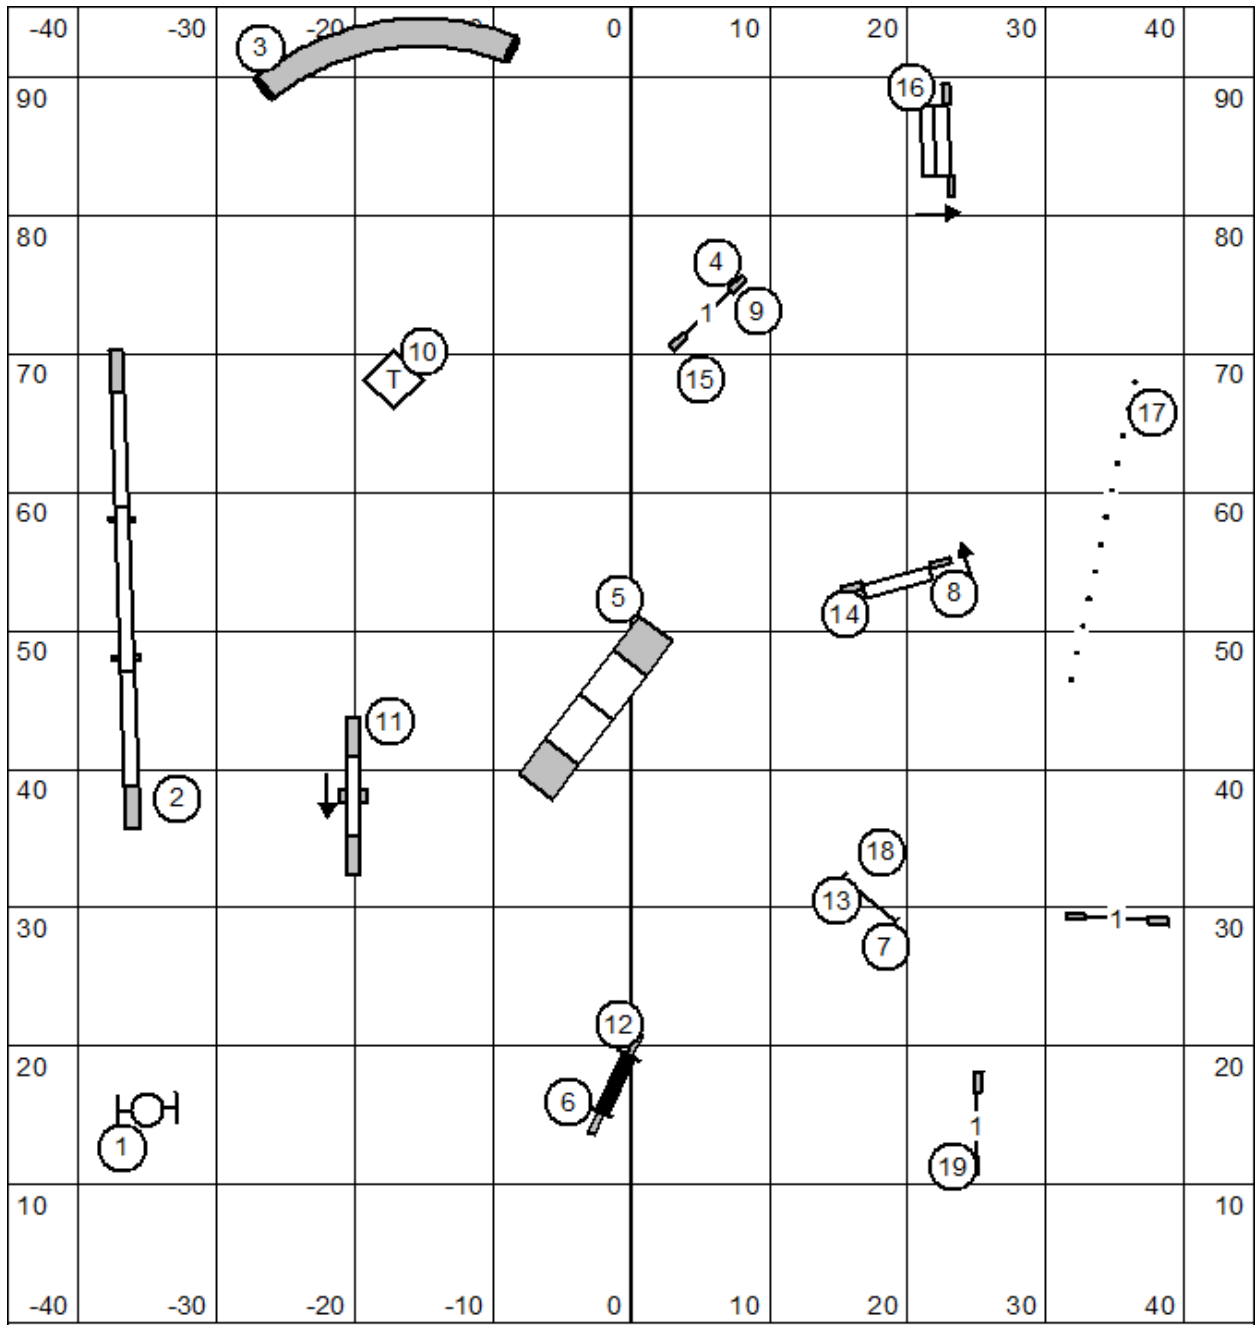

Show Me Agility Club of Central Missouri 7-10-22 **MX JWW** Terry Elger

Show Me Agility Club of Central Missouri 7-10-22 **MX Standard** Terry Elger

Show Me Agility Club of Central Missouri 7-10-22 **Novice JWW** Terry Elger

Show Me Agility Club of Central Missouri 7-10-22 **Novice Standard** Terry Elger

Show Me Agility Club of Central Missouri 7-10-22 **Open JWW** Terry Elger

Show Me Agility Club of Central Missouri 7-10-22 **Open Standard** Terry Elger

Show Me Agility Club of Central Missouri 7-10-22 Premier Standard Terry Elger