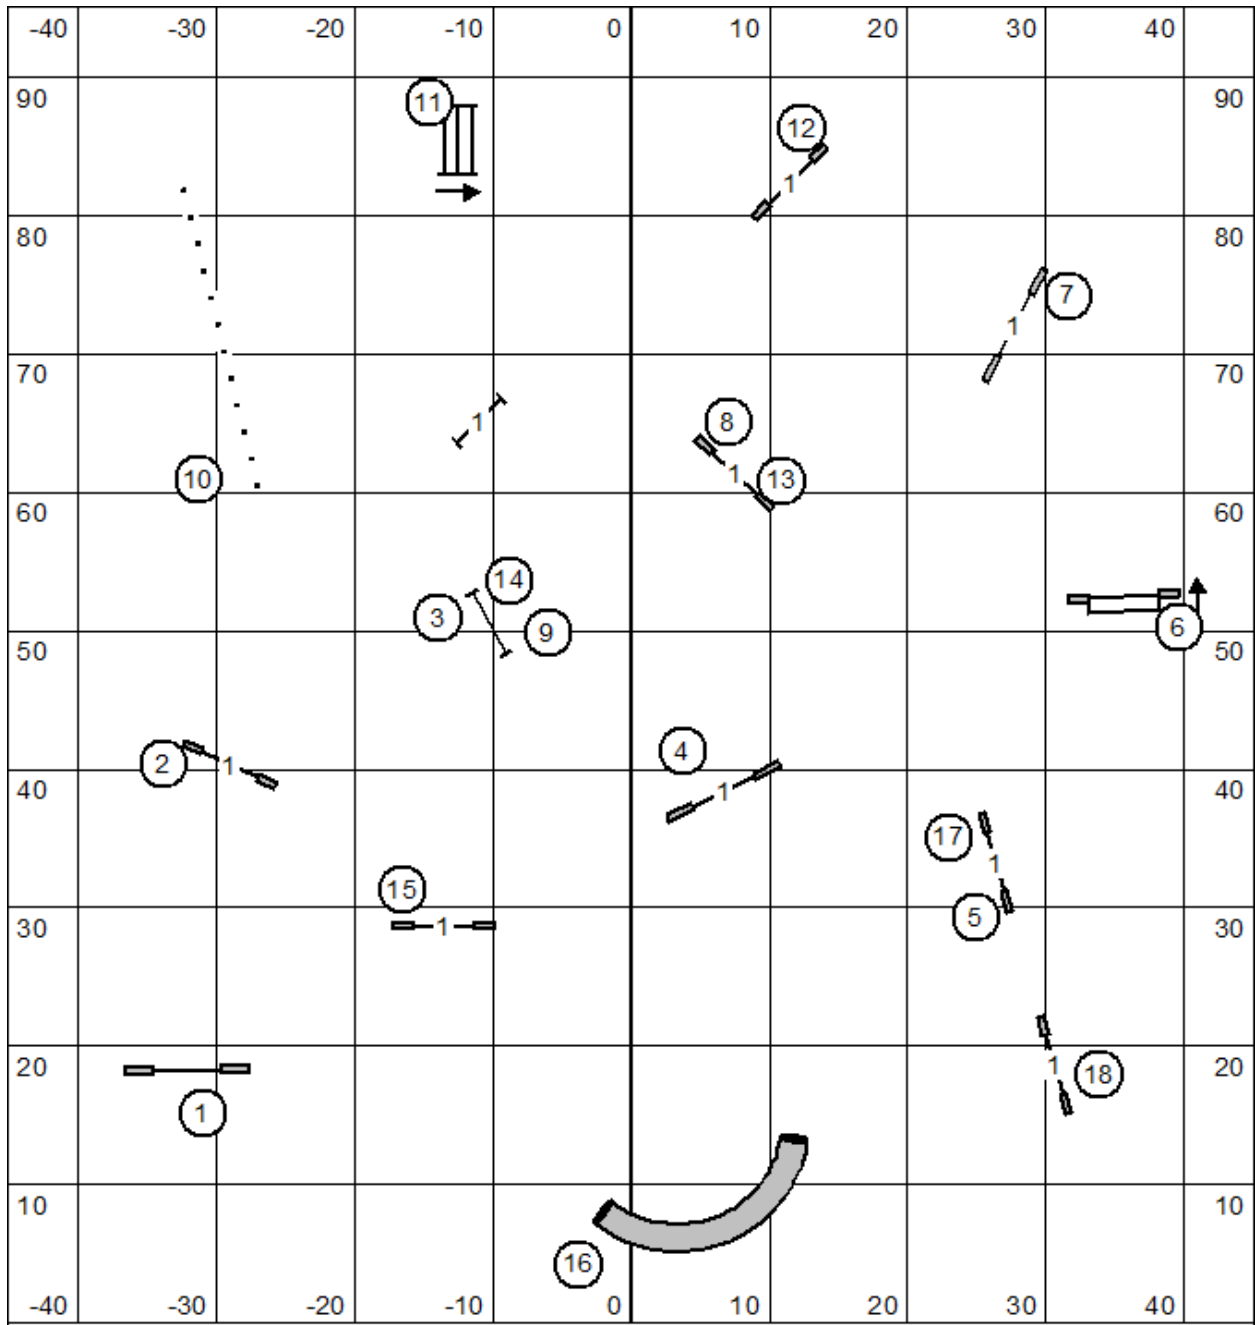

Show Me Agility Club of Central Missouri 7-8-22 **FAST** Terry Elger

Show Me Agility Club of Central Missouri 7-8-22 **MX JWW** Terry Elger

Show Me Agility Club of Central Missouri 7-8-22 **MX Standard** Terry Elger