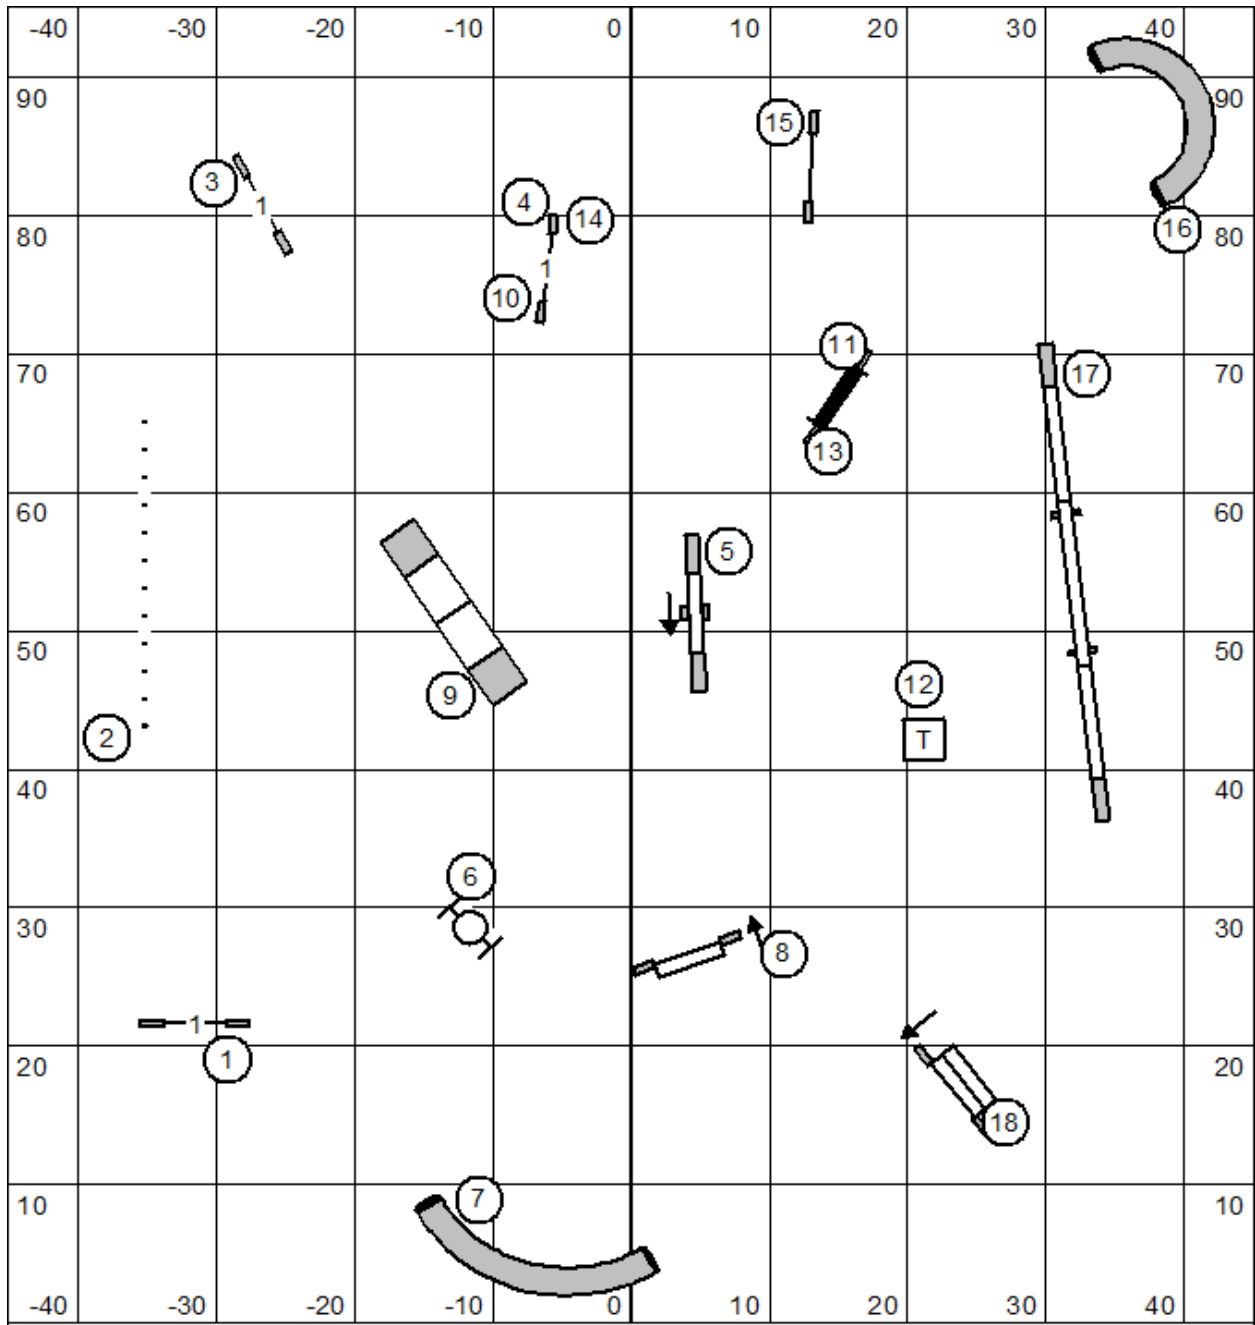

Show Me Agility Club of Central Missouri 7-8-22 **FAST** Terry Elger

Show Me Agility Club of Central Missouri 7-8-22 **MX JWW** Terry Elger

Show Me Agility Club of Central Missouri 7-8-22 **MX Standard** Terry Elger