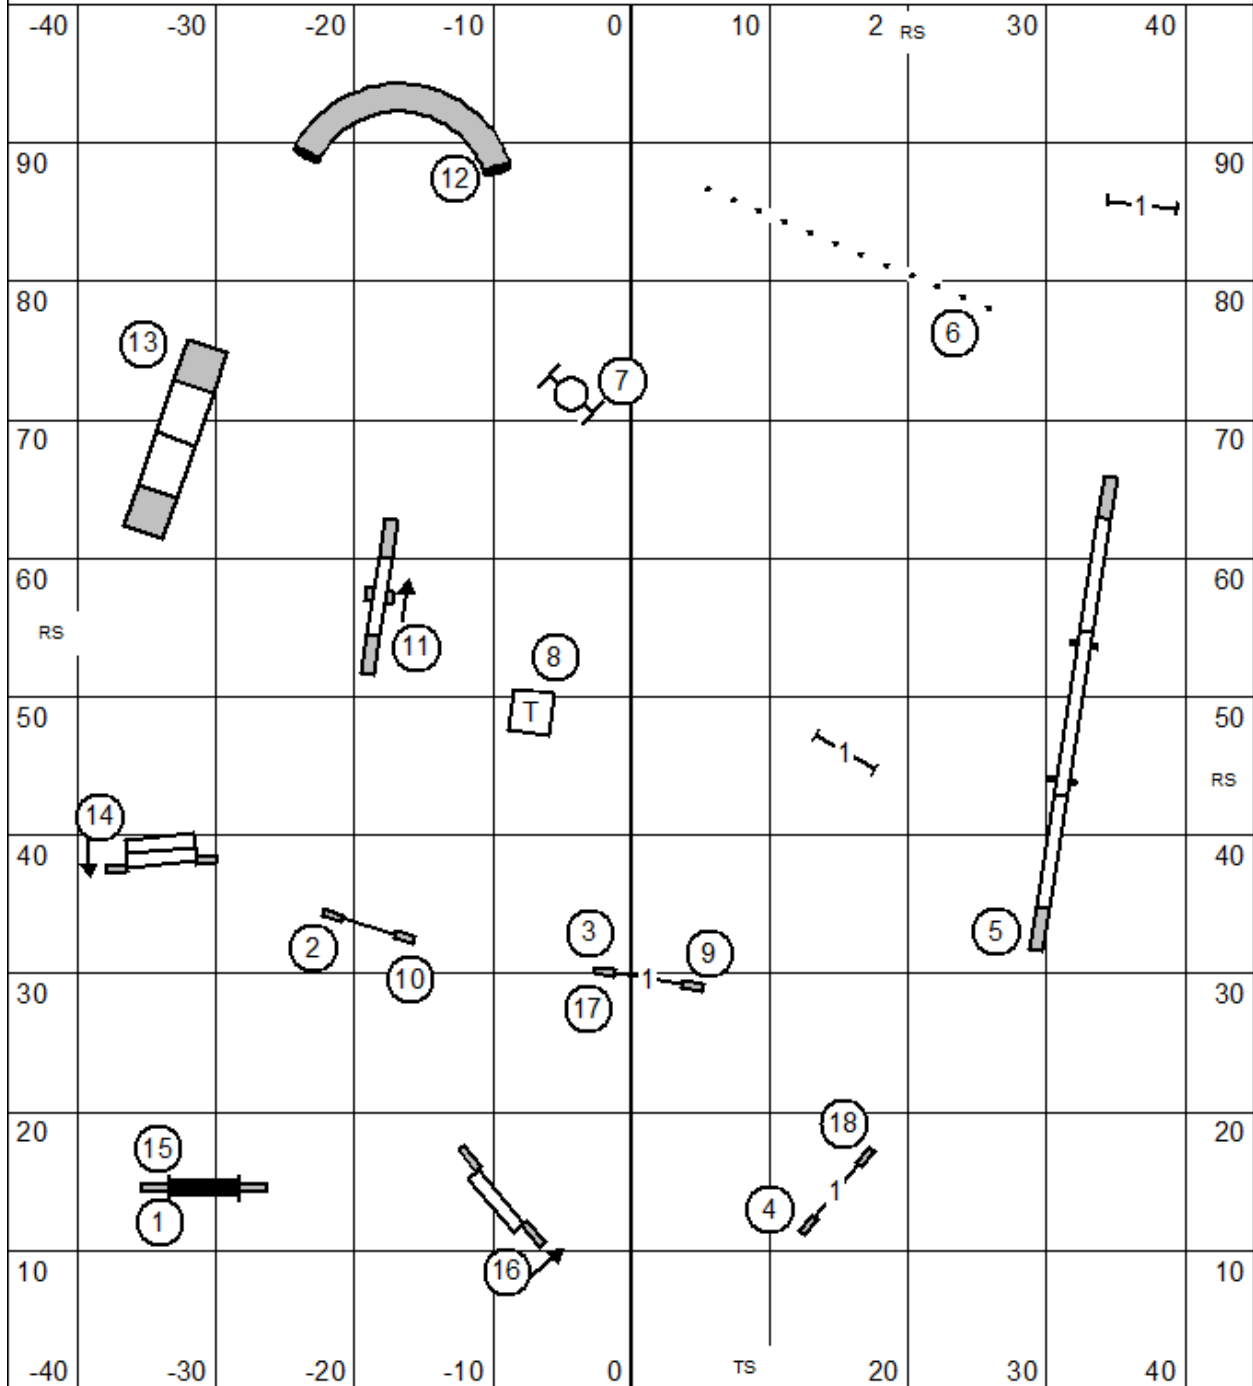

Show Me Agility Club of Central Missouri - Columbia, MO
Friday, April 29, 2022
Judge: Lisa Potts
Open Standard