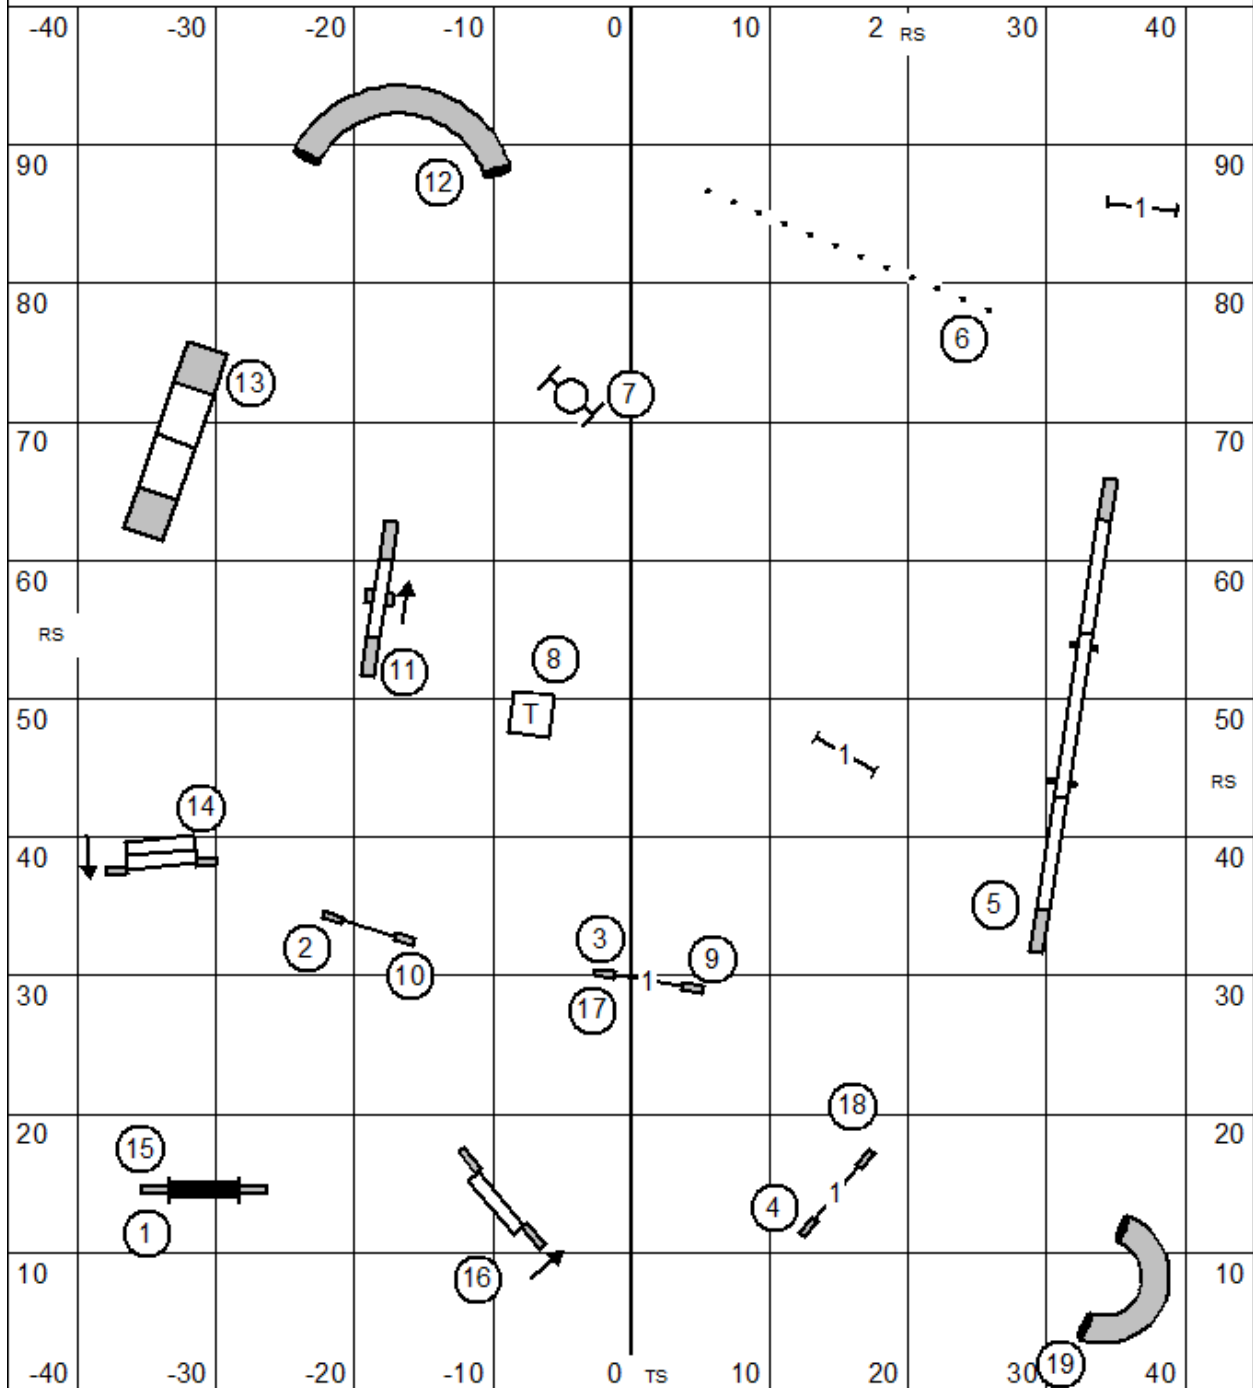

Show Me Agility Club of Central Missouri - Columbia, MO
Friday, April 29, 2022
Judge: Lisa Potts
EM Standard