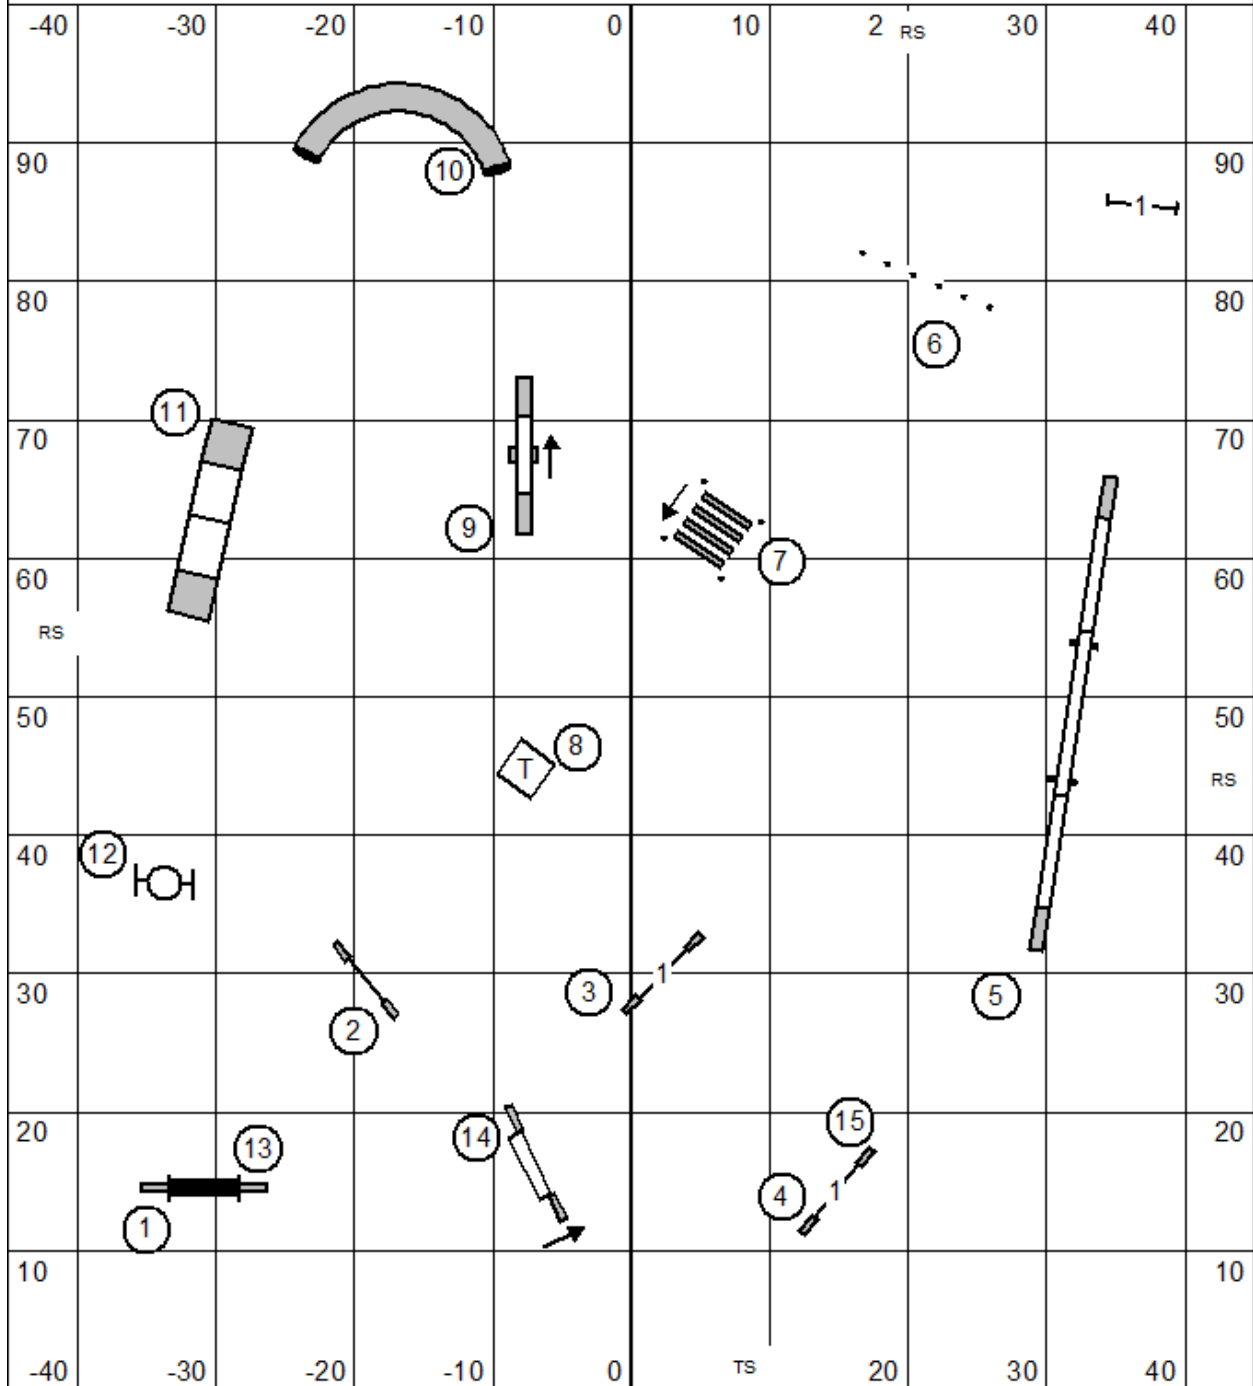

Show Me Agility Club of Central Missouri - Columbia, MO
Friday, April 29, 2022
Judge: Lisa Potts
Novice Standard