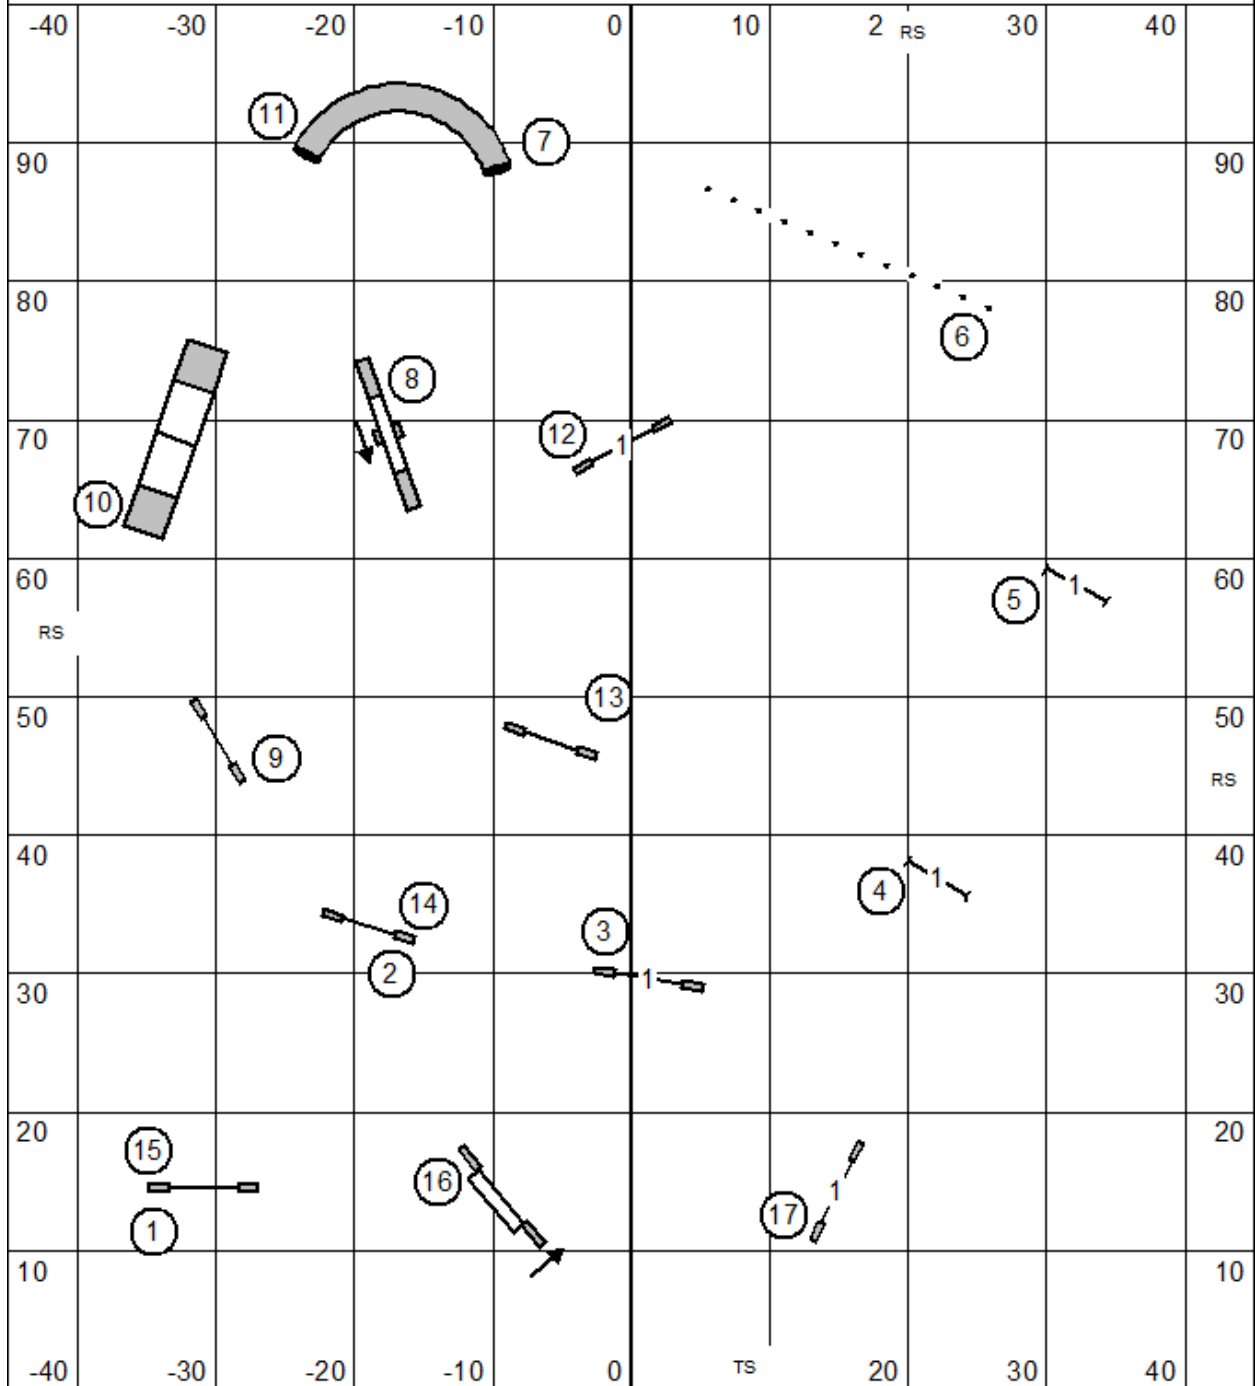

Show Me Agility Club of Central Missouri - Columbia, MO
Friday, April 29, 2022
Judge: Lisa Potts
Time to Beat