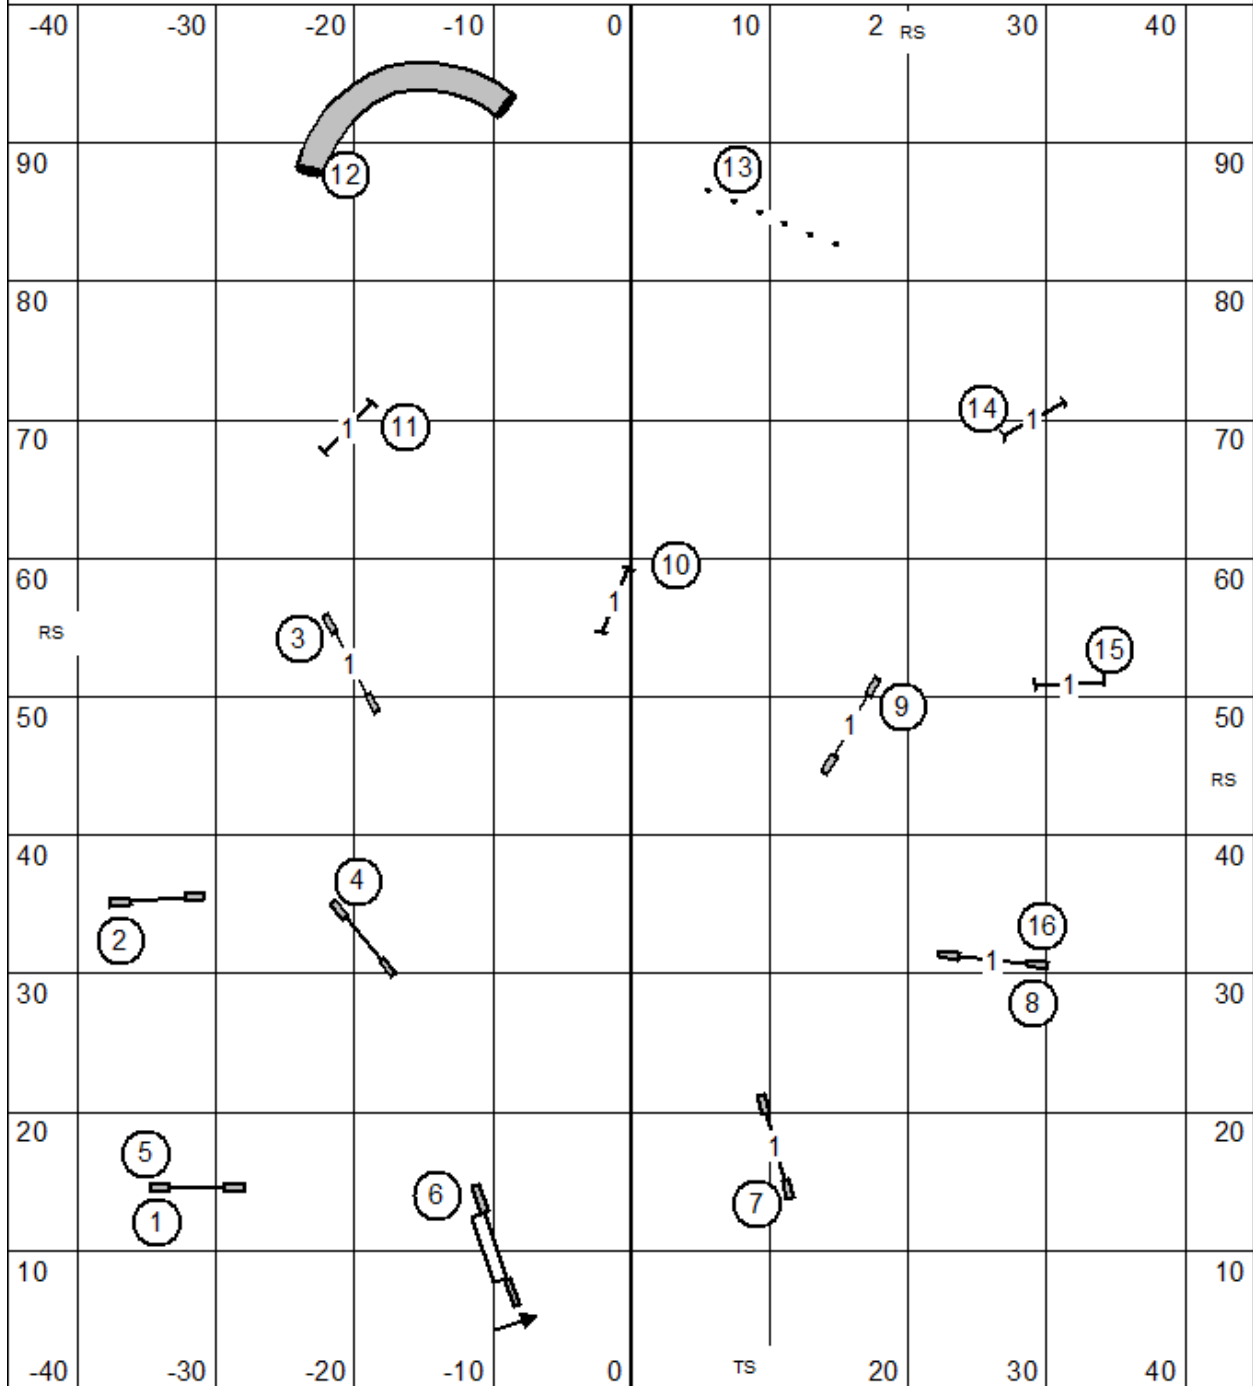

Show Me Agility Club of Central Missouri - Columbia, MO
 Friday, April 29, 2022
 Judge: Lisa Potts
 Novice JWW

Show Me Agility Club of Central Missouri - Columbia, MO
 Friday, April 29, 2022
 Judge: Lisa Potts
 Open JWW