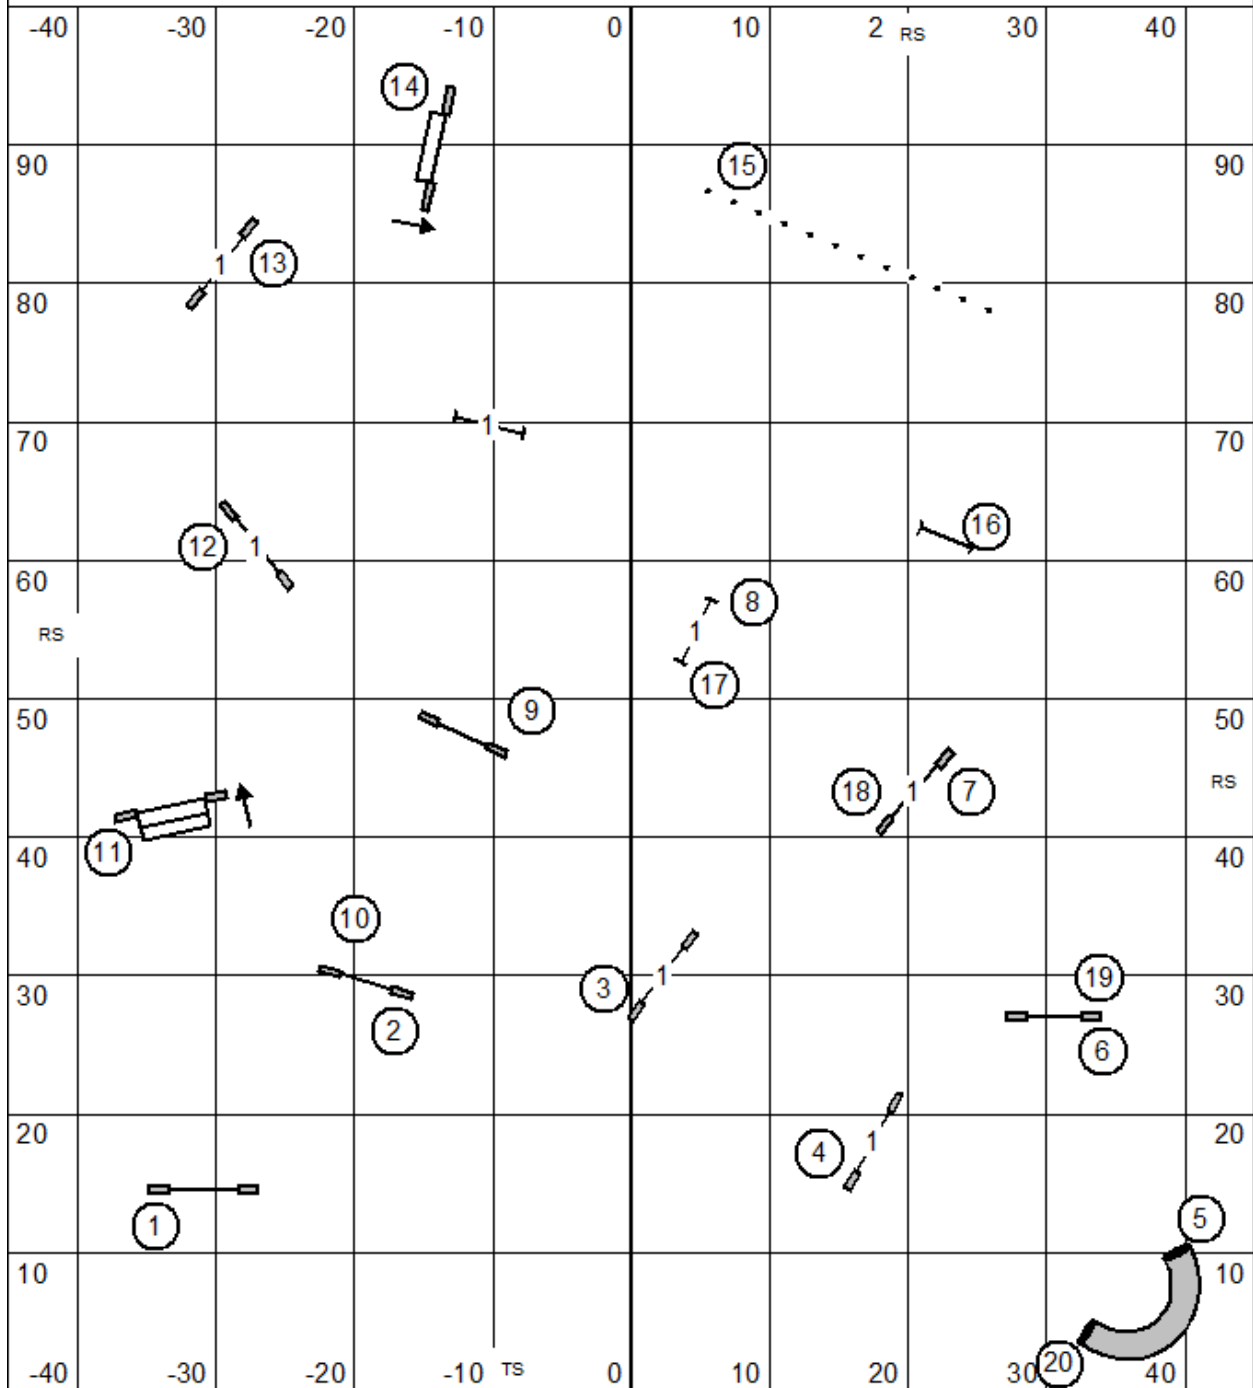

Show Me Agility Club of Central Missouri - Columbia, MO
Friday, April 29, 2022
Judge: Lisa Potts
EM JWW