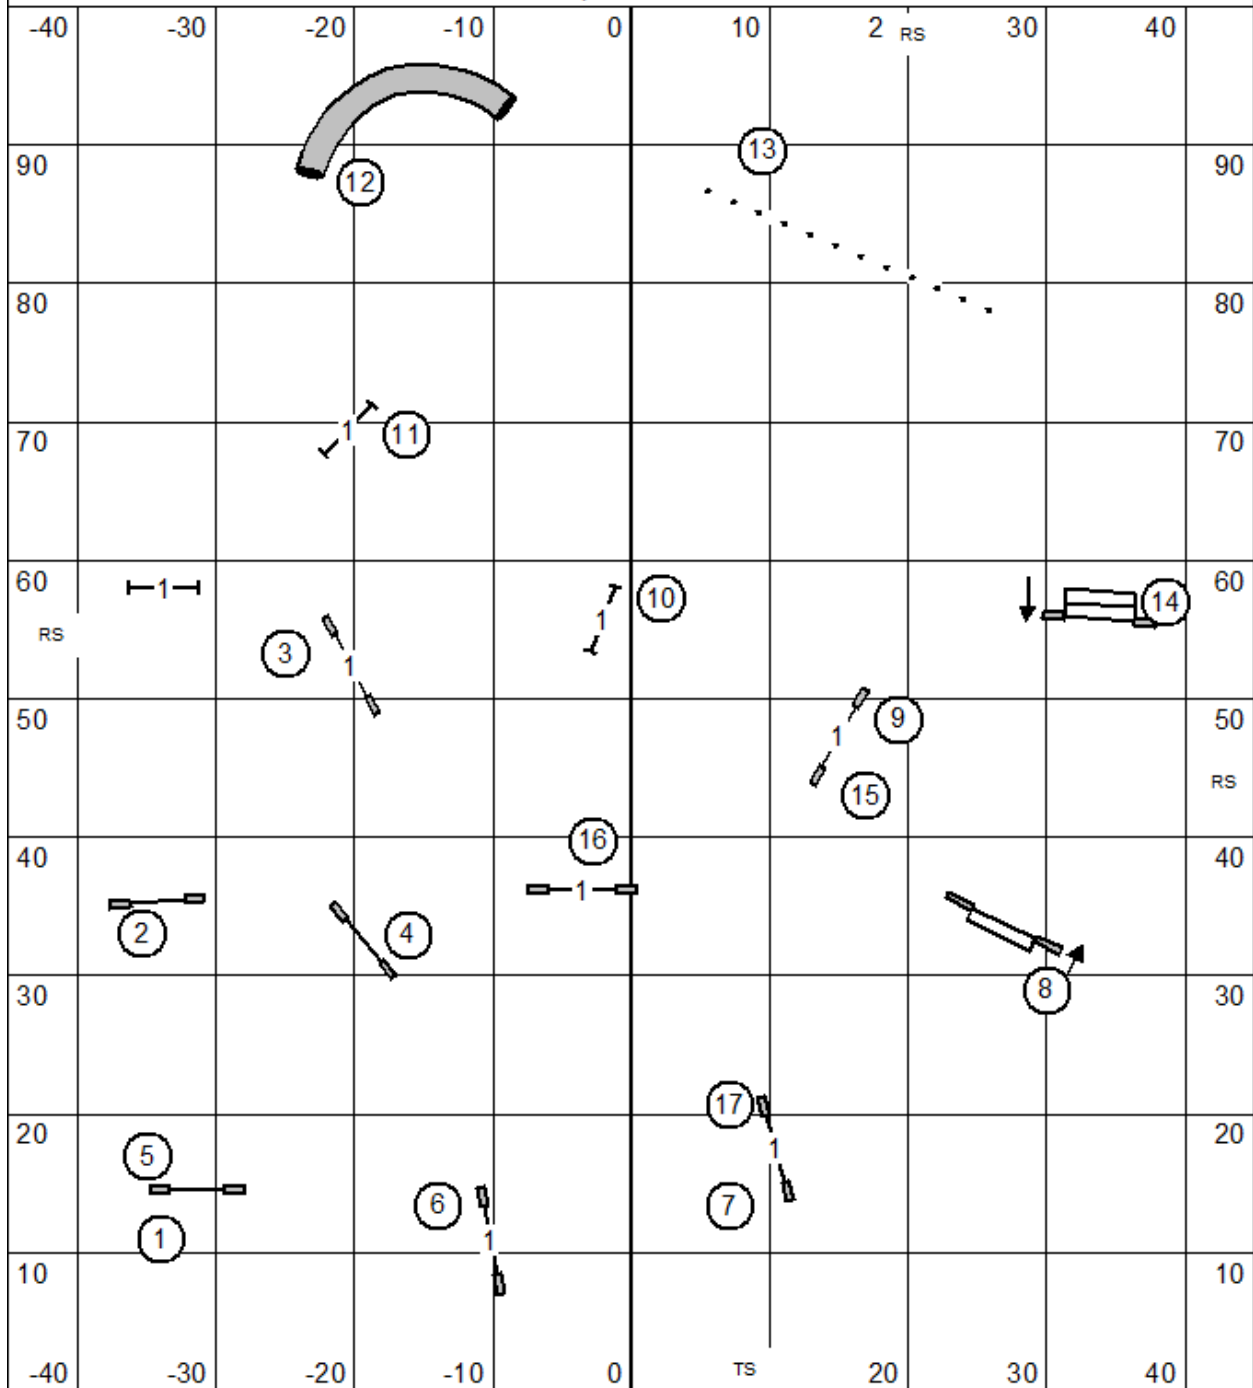

Show Me Agility Club of Central Missouri - Columbia, MO
 Friday, April 29, 2022
 Judge: Lisa Potts
 Novice JWW

Show Me Agility Club of Central Missouri - Columbia, MO
 Friday, April 29, 2022
 Judge: Lisa Potts
 Open JWW