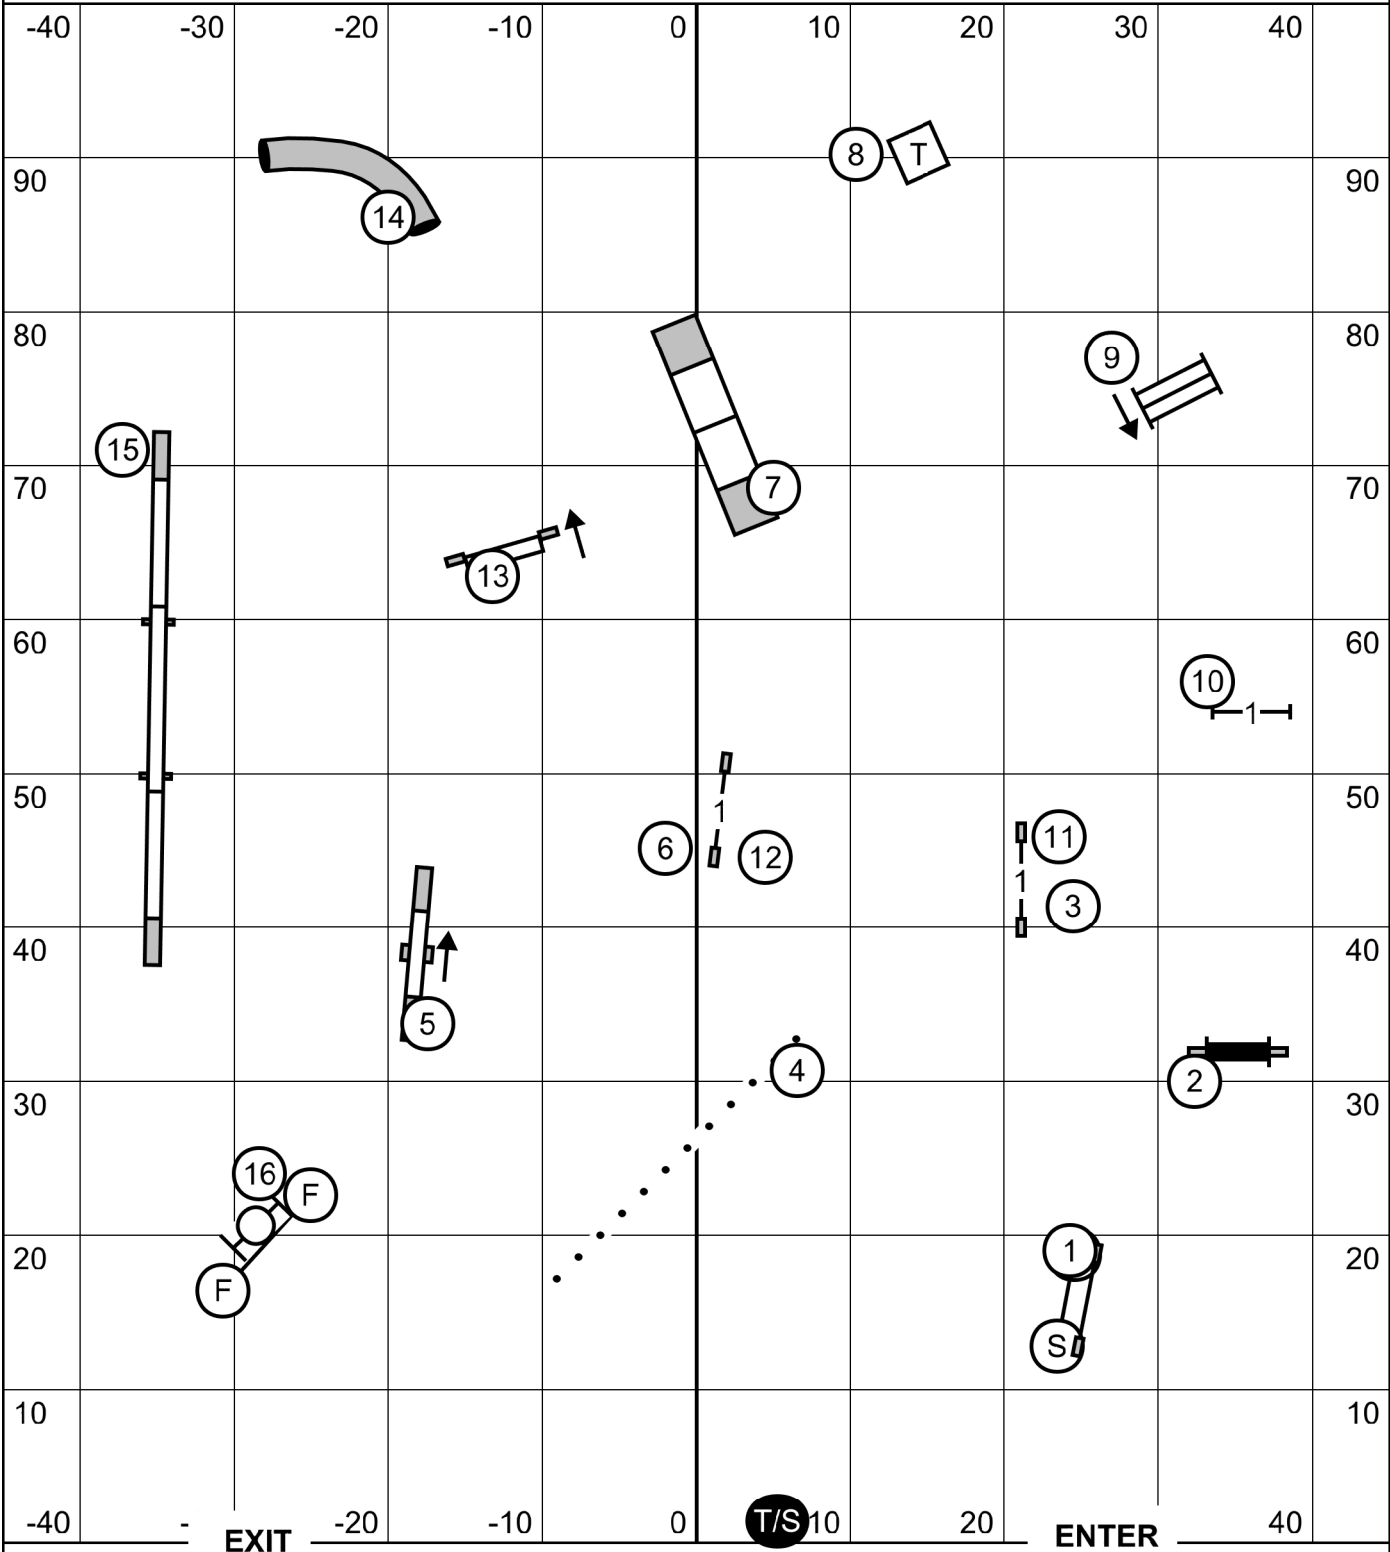

Please enter when the dog in the ring is at # 13

Show Me Agility Club
 Agility Trial - Columbia Canine Sports Center
 Columbia, Missouri
 Sunday, March 20, 2022

Open JWW
 Ring: 100' X 90'
 Indoors on Soccer Turf
 Judge: Candy Nettles

Please enter the ring when the dog in the ring has completed the weaves

Show Me Agility Club
 Agility Trial - Columbia Canine Sports Center
 Columbia, Missouri
 Sunday, March 20, 2022

Open Standard
 Ring: 100' X 90'
 Indoors on Soccer Turf
 Judge: Candy Nettles