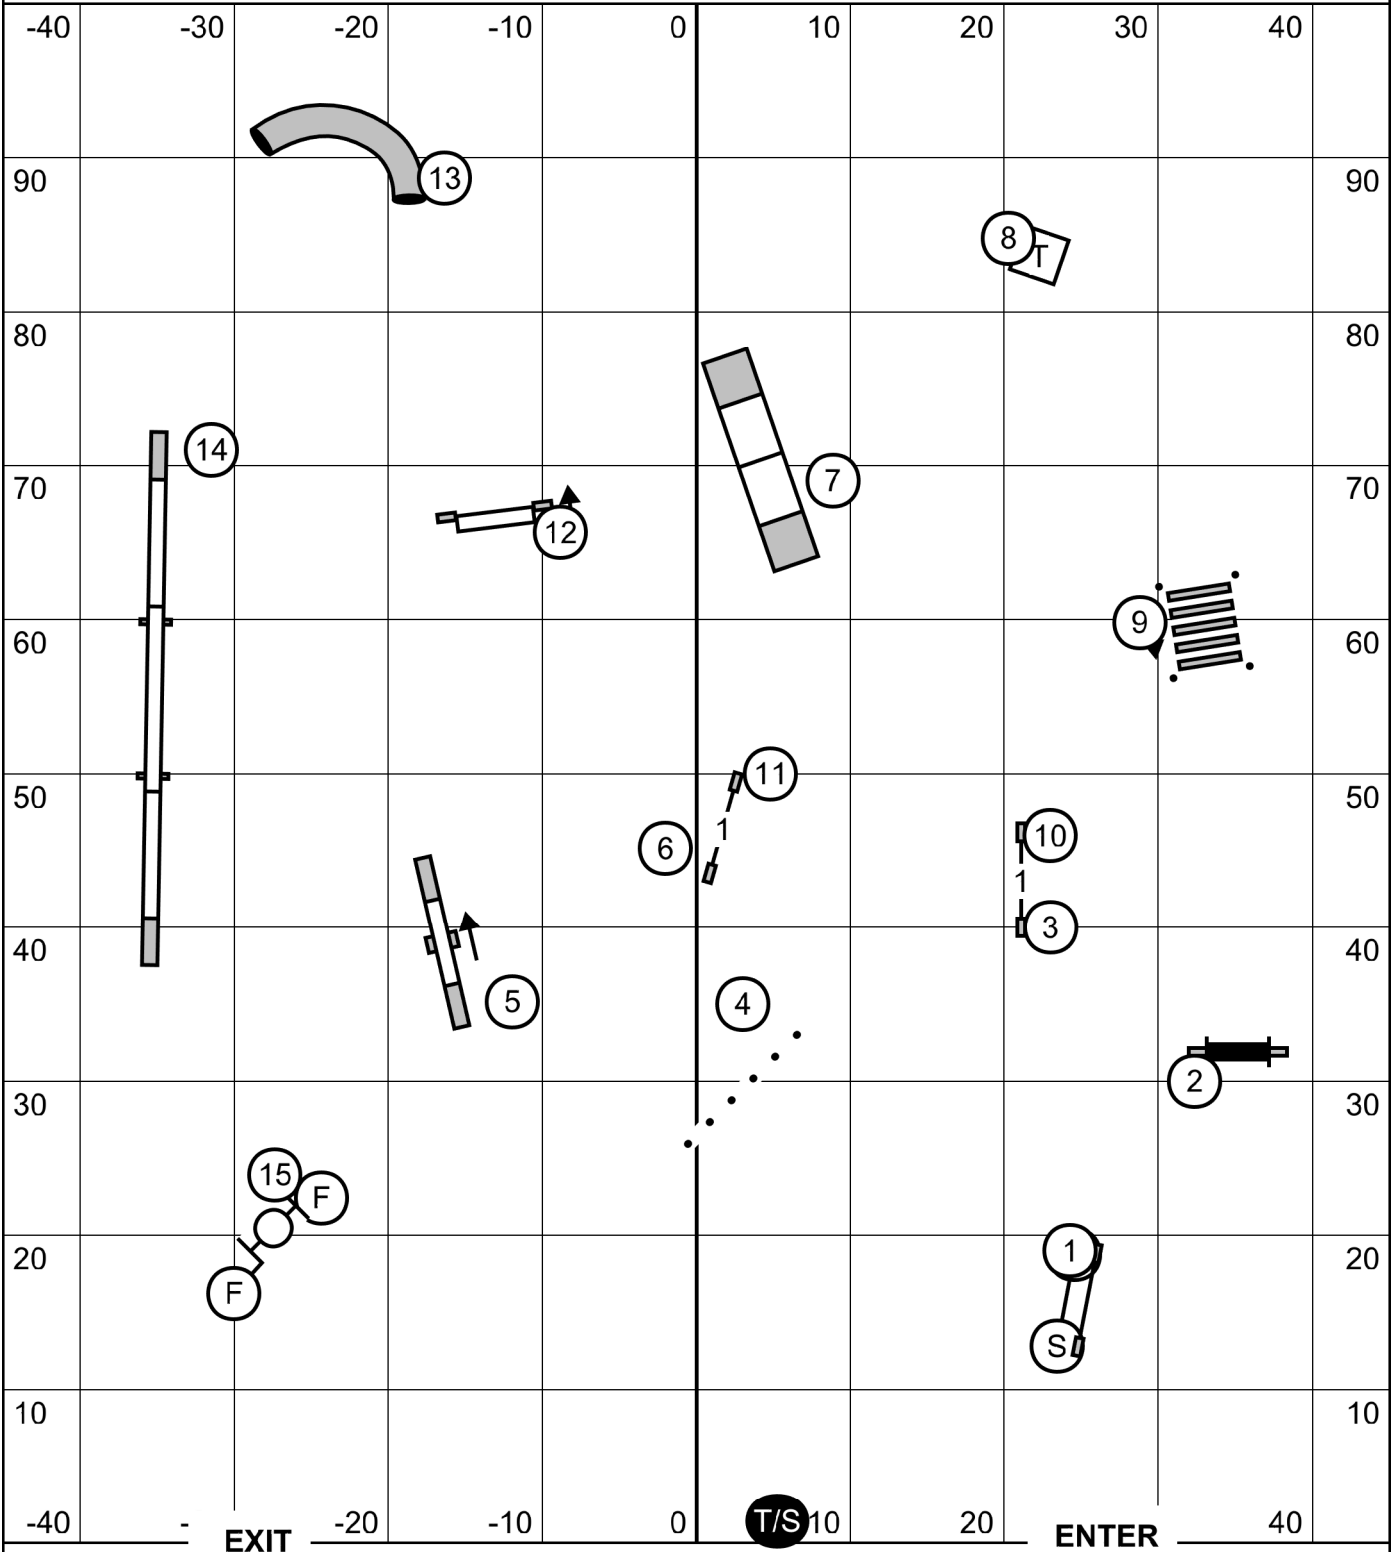

Show Me Agility Club
 Agility Trial - Columbia Canine Sports Center
 Columbia, Missouri
 Sunday, March 20, 2022

Master Excellent JWW
 Ring: 100' X 90'
 Indoors on Soccer Turf
 Judge: Candy Nettles

Please enter the ring when the dog in the ring has completed the weaves

Show Me Agility Club
 Agility Trial - Columbia Canine Sports Center
 Columbia, Missouri
 Sunday, March 20, 2022

Master Excellent Standard
 Ring: 100' X 90'
 Indoors on Soccer Turf
 Judge: Candy Nettles

Please enter when the dog in the ring is at # 18

Show Me Agility Club
 Agility Trial - Columbia Canine Sports Center
 Columbia, Missouri
 Sunday, March 20, 2022

Novice JWW
 Ring: 100' X 90'
 Indoors on Soccer Turf
 Judge: Candy Nettles

Please enter the ring when the dog in the ring has completed the weaves

Show Me Agility Club
 Agility Trial - Columbia Canine Sports Center
 Columbia, Missouri
 Sunday, March 20, 2022

Novice Standard
 Ring: 100' X 90'
 Indoors on Soccer Turf
 Judge: Candy Nettles