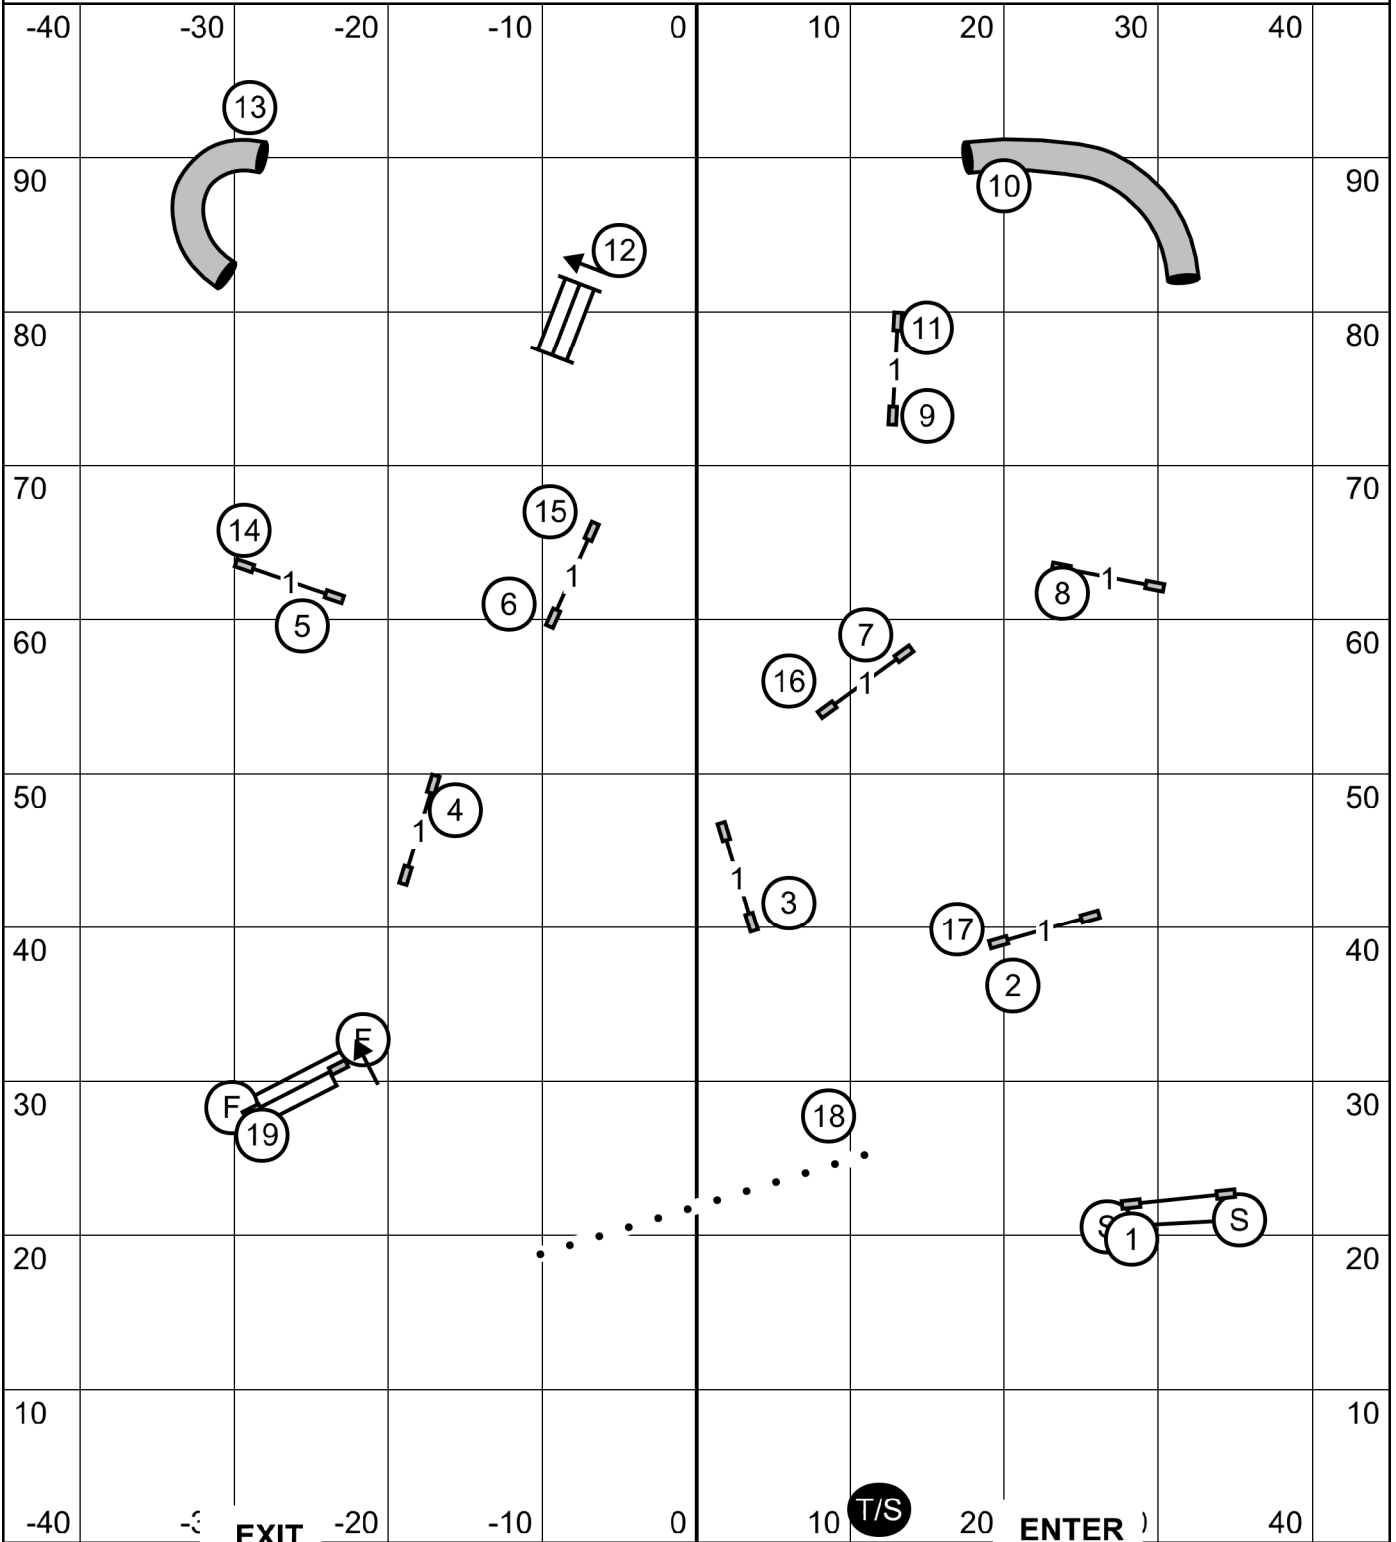

Show Me Agility Club
 Agility Trial - Columbia Canine Sports Center
 Columbia, Missouri
 Sunday, March 20, 2022

Master Excellent JWW
 Ring: 100' X 90'
 Indoors on Soccer Turf
 Judge: Candy Nettles

Please enter the ring when the dog in the ring has completed the weaves

Show Me Agility Club
 Agility Trial - Columbia Canine Sports Center
 Columbia, Missouri
 Sunday, March 20, 2022

Master Excellent Standard
 Ring: 100' X 90'
 Indoors on Soccer Turf
 Judge: Candy Nettles

Please enter when the dog in the ring is at # 18

Show Me Agility Club
 Agility Trial - Columbia Canine Sports Center
 Columbia, Missouri
 Sunday, March 20, 2022

Novice JWW
 Ring: 100' X 90'
 Indoors on Soccer Turf
 Judge: Candy Nettles

Please enter the ring when the dog in the ring has completed the weaves

Show Me Agility Club
 Agility Trial - Columbia Canine Sports Center
 Columbia, Missouri
 Sunday, March 20, 2022

Novice Standard
 Ring: 100' X 90'
 Indoors on Soccer Turf
 Judge: Candy Nettles