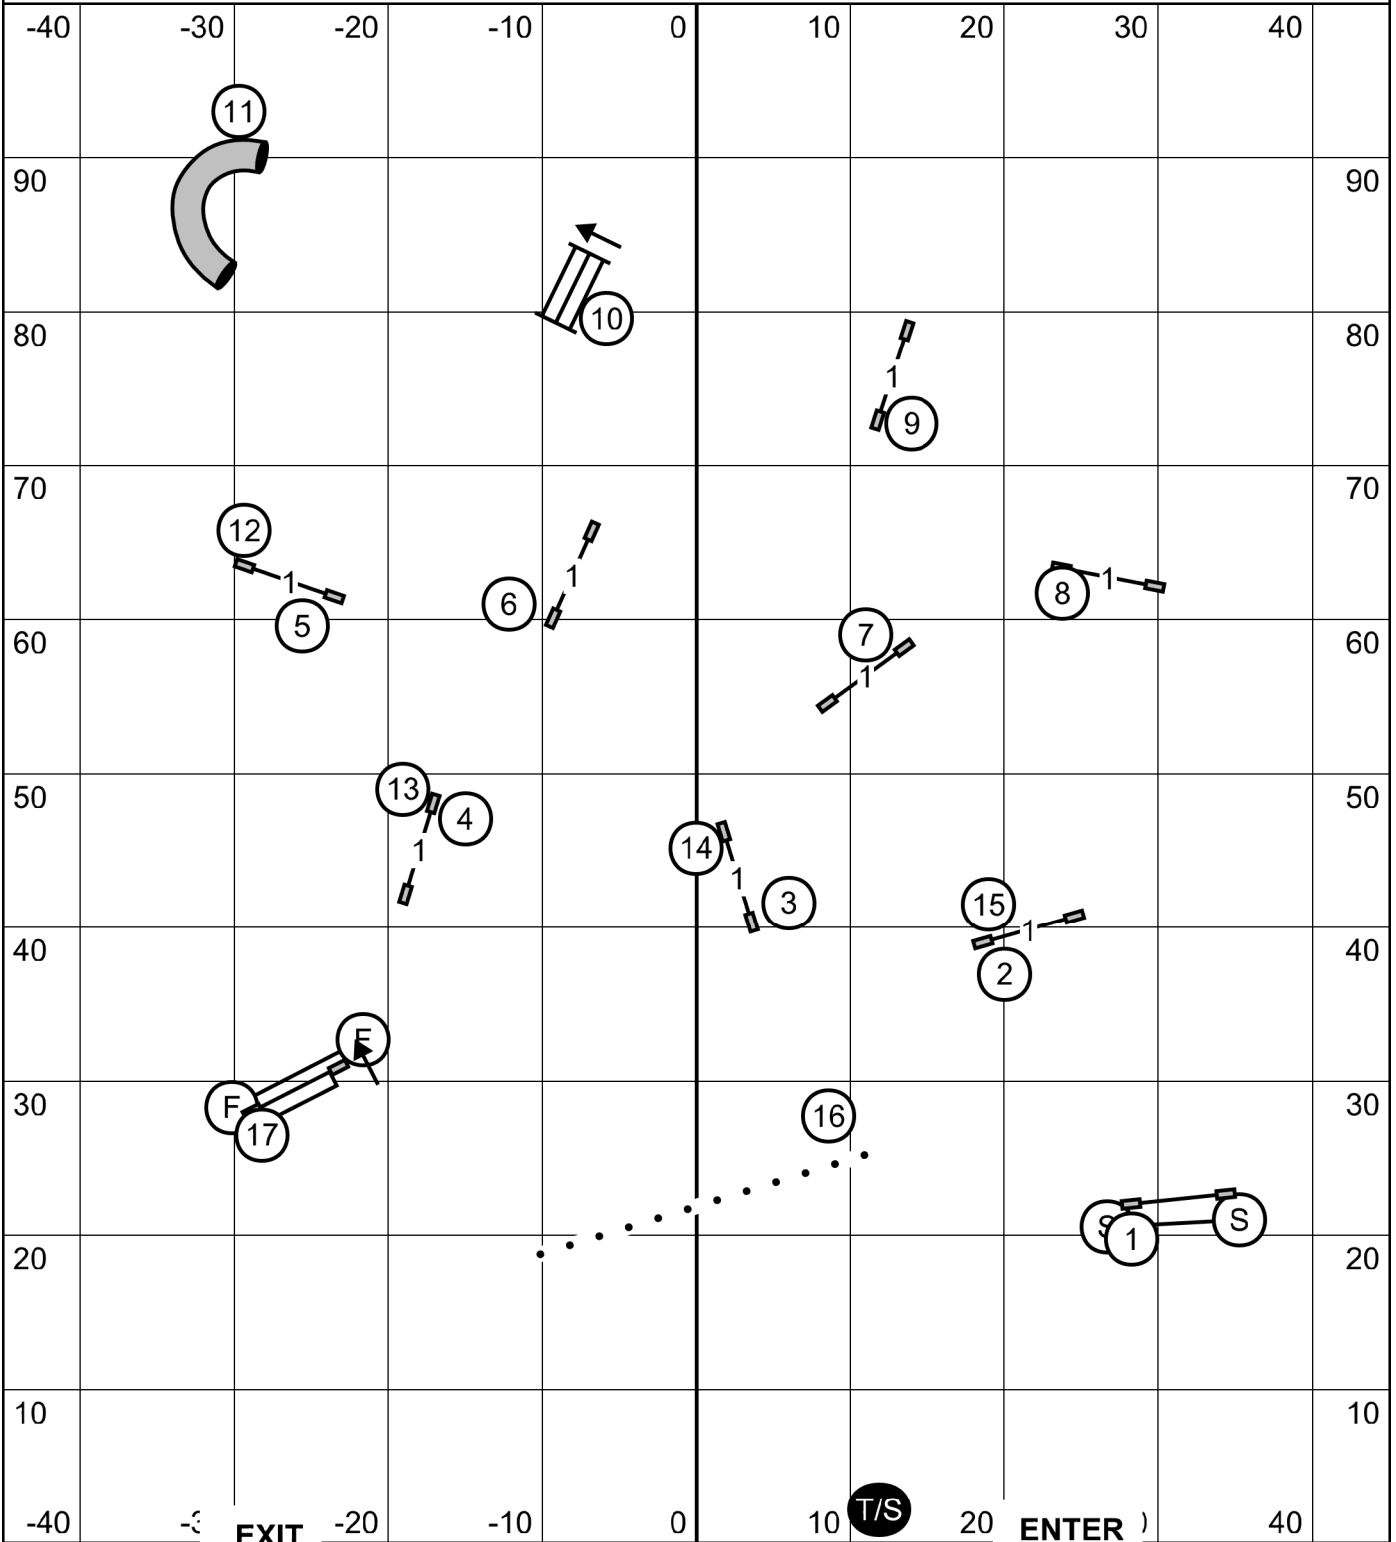

Show Me Agility Club
 Agility Trial - Columbia Canine Sports Center
 Columbia, Missouri
 Sunday, March 20, 2022

Master Excellent Standard
 Ring: 100' X 90'
 Indoors on Soccer Turf
 Judge: Candy Nettles

Please enter when the dog in the ring is at # 18

Show Me Agility Club
 Agility Trial - Columbia Canine Sports Center
 Columbia, Missouri
 Sunday, March 20, 2022

Novice JWW
 Ring: 100' X 90'
 Indoors on Soccer Turf
 Judge: Candy Nettles

Please enter the ring when the dog in the ring has completed the weaves

Show Me Agility Club
 Agility Trial - Columbia Canine Sports Center
 Columbia, Missouri
 Sunday, March 20, 2022

Novice Standard
 Ring: 100' X 90'
 Indoors on Soccer Turf
 Judge: Candy Nettles

Please enter when the dog in the ring is at # 13

Show Me Agility Club
 Agility Trial - Columbia Canine Sports Center
 Columbia, Missouri
 Sunday, March 20, 2022

Open JWW
 Ring: 100' X 90'
 Indoors on Soccer Turf
 Judge: Candy Nettles