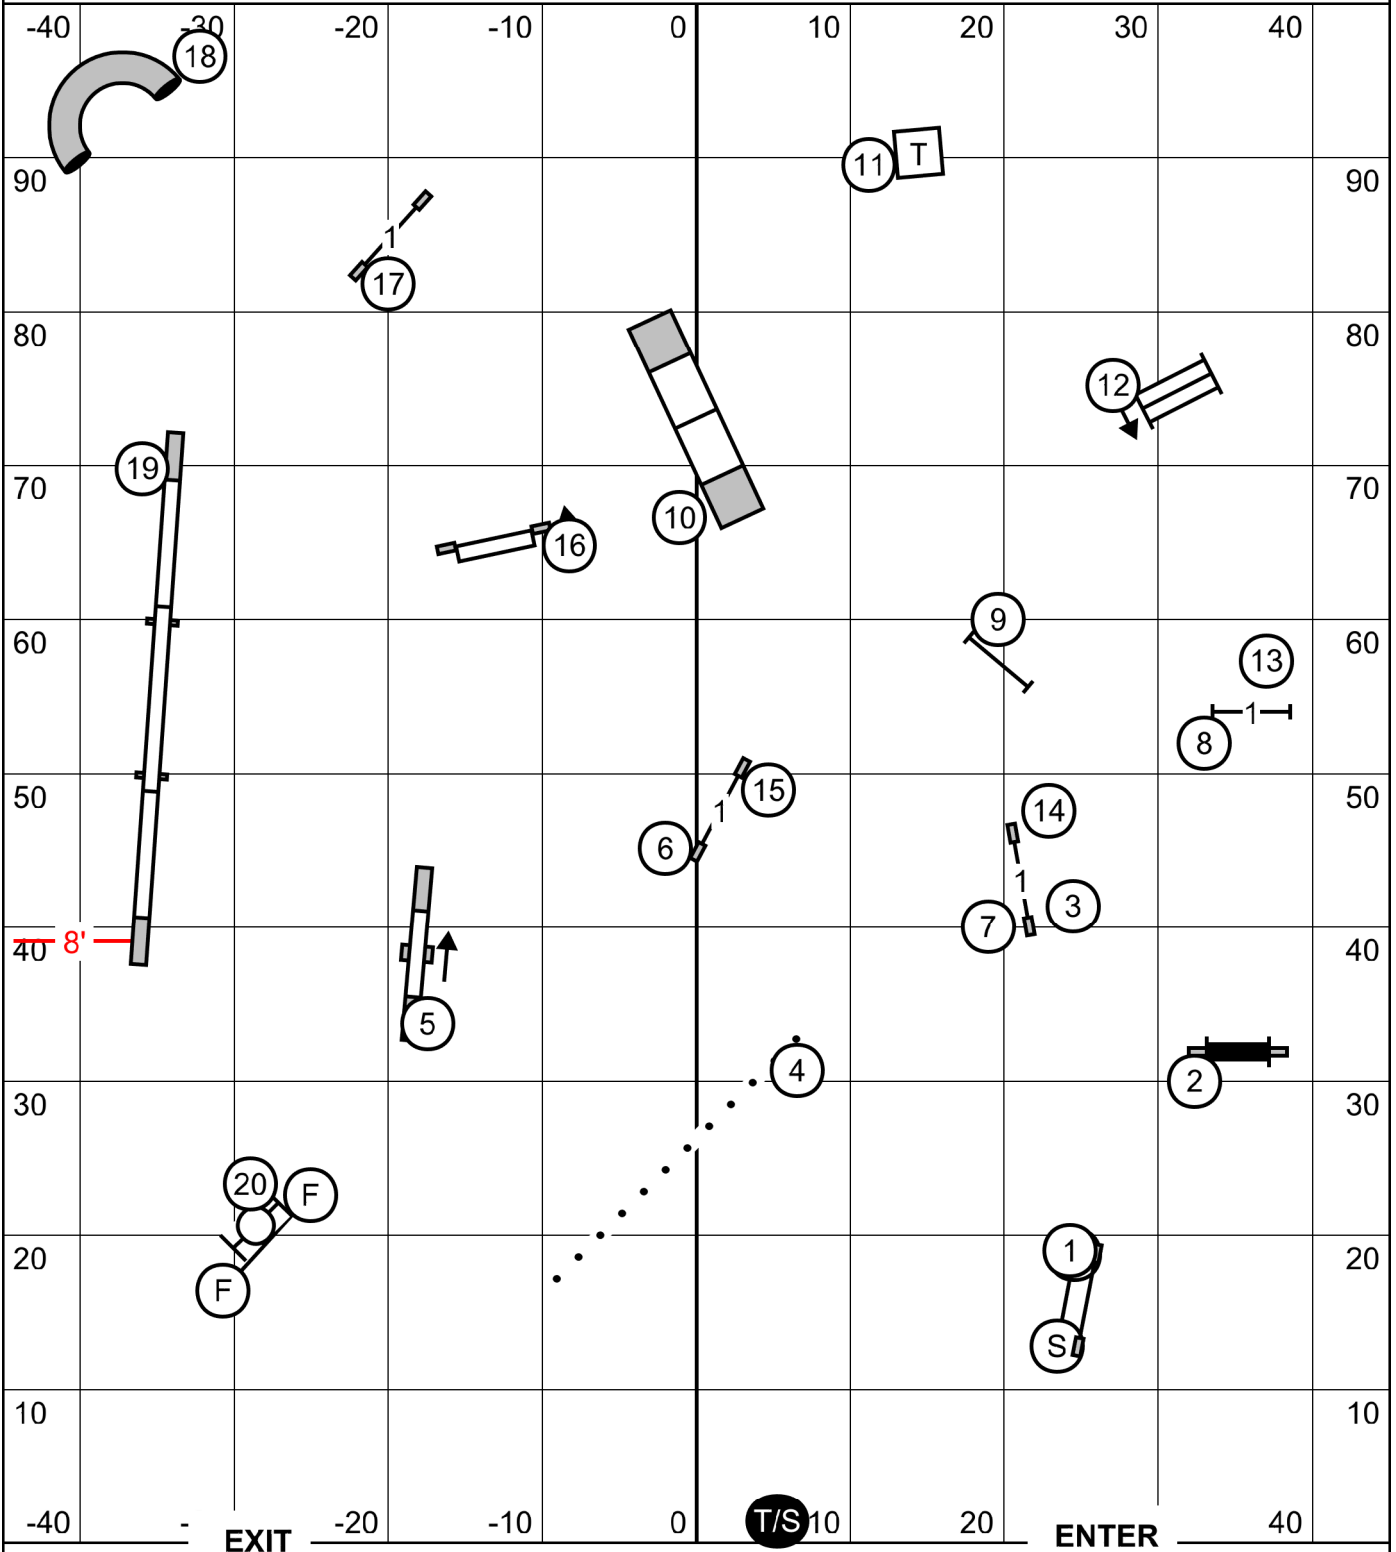

Show Me Agility Club
 Agility Trial - Columbia Canine Sports Center
 Columbia, Missouri
 Sunday, March 20, 2022

Master Excellent JWW
 Ring: 100' X 90'
 Indoors on Soccer Turf
 Judge: Candy Nettles

Please enter the ring when the dog in the ring has completed the weaves

Show Me Agility Club
 Agility Trial - Columbia Canine Sports Center
 Columbia, Missouri
 Sunday, March 20, 2022

Master Excellent Standard
 Ring: 100' X 90'
 Indoors on Soccer Turf
 Judge: Candy Nettles

Please enter when the dog in the ring is at # 18

Show Me Agility Club
 Agility Trial - Columbia Canine Sports Center
 Columbia, Missouri
 Sunday, March 20, 2022

Novice JWW
 Ring: 100' X 90'
 Indoors on Soccer Turf
 Judge: Candy Nettles

Please enter the ring when the dog in the ring has completed the weaves

Show Me Agility Club
 Agility Trial - Columbia Canine Sports Center
 Columbia, Missouri
 Sunday, March 20, 2022

Novice Standard
 Ring: 100' X 90'
 Indoors on Soccer Turf
 Judge: Candy Nettles