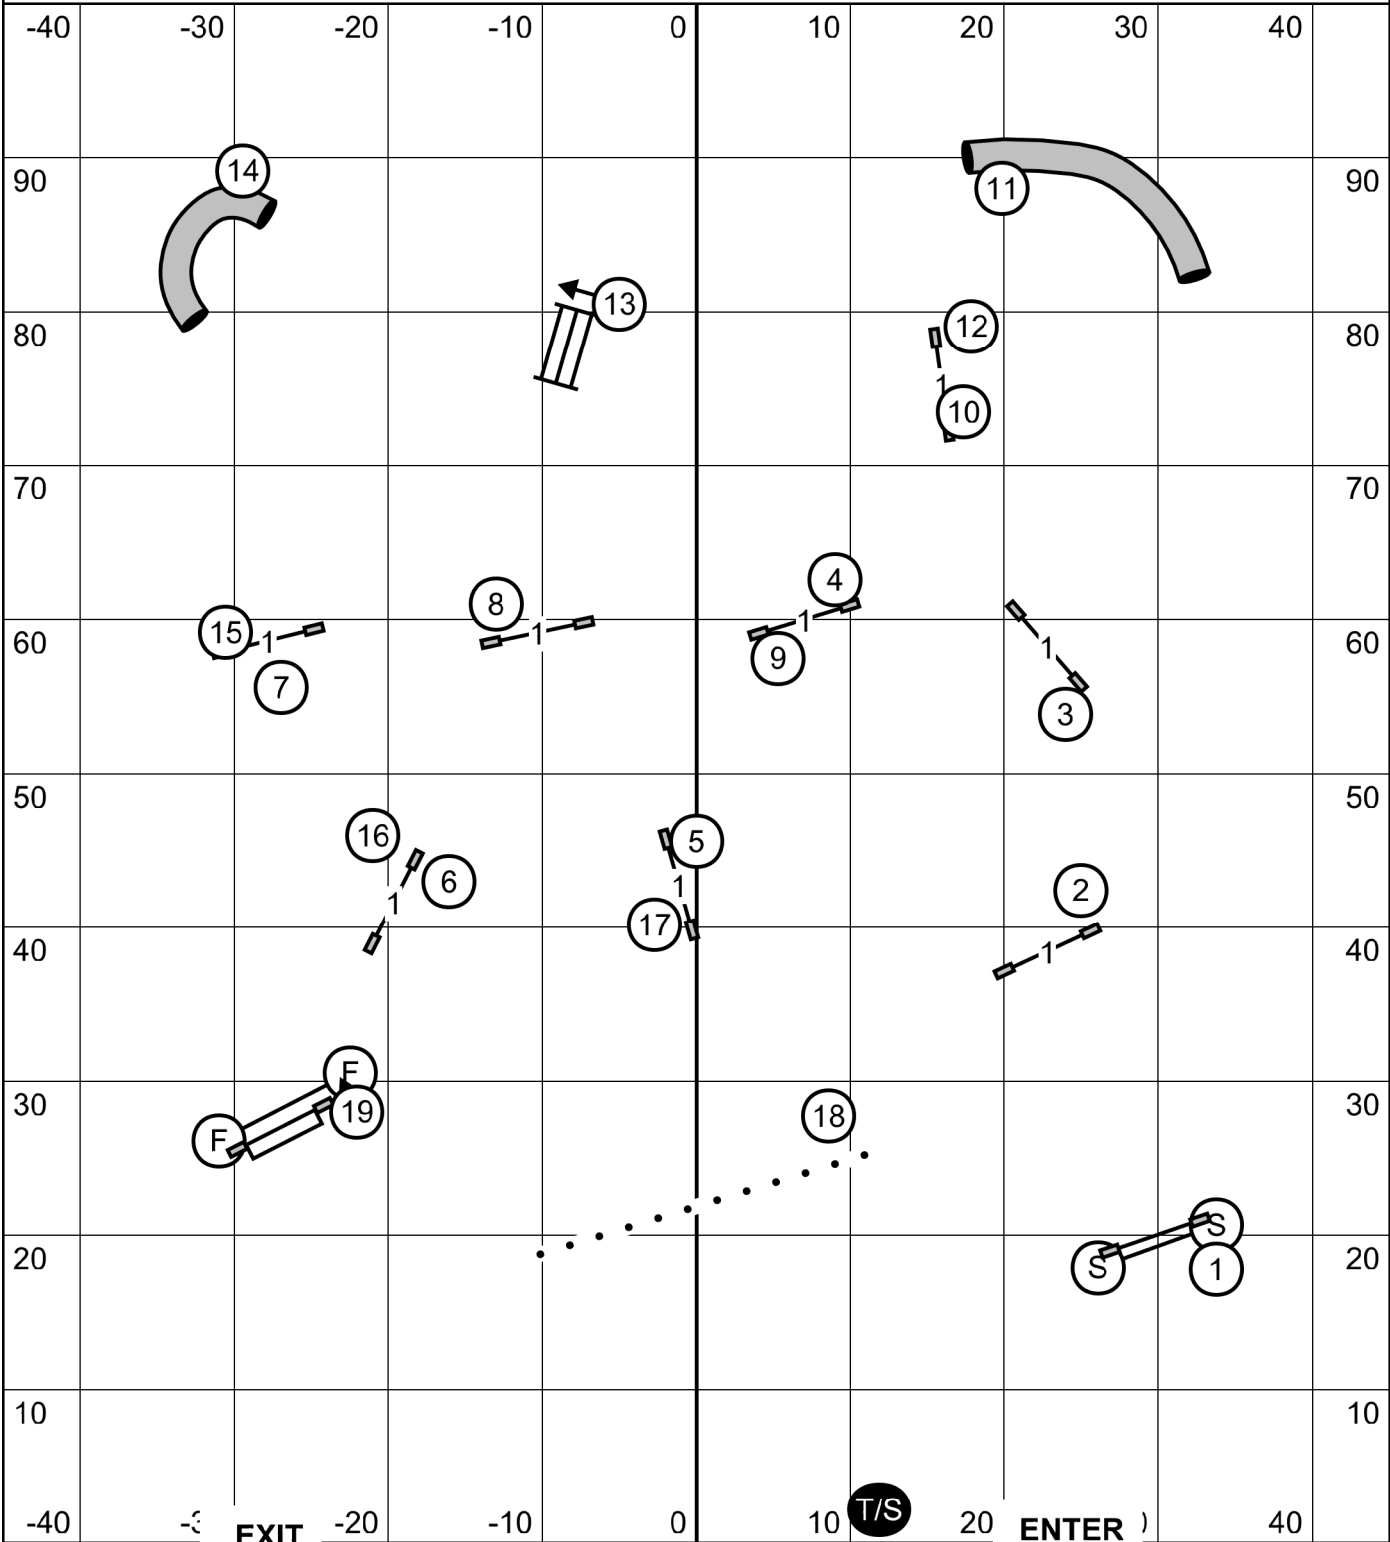

Please enter the ring when the dog in the ring has completed the weaves

Show Me Agility Club
 Agility Trial - Columbia Canine Sports Center
 Columbia, Missouri
 Sunday, March 20, 2022

Open Standard
 Ring: 100' X 90'
 Indoors on Soccer Turf
 Judge: Candy Nettles

Please enter when the dog in the ring is at # 14

Show Me Agility Club
 Agility Trial - Columbia Canine Sports Center
 Columbia, Missouri
 Sunday, March 20, 2022

Premier JWW
 Ring: 100' X 90'
 Indoors on Soccer Turf
 Judge: Candy Nettles