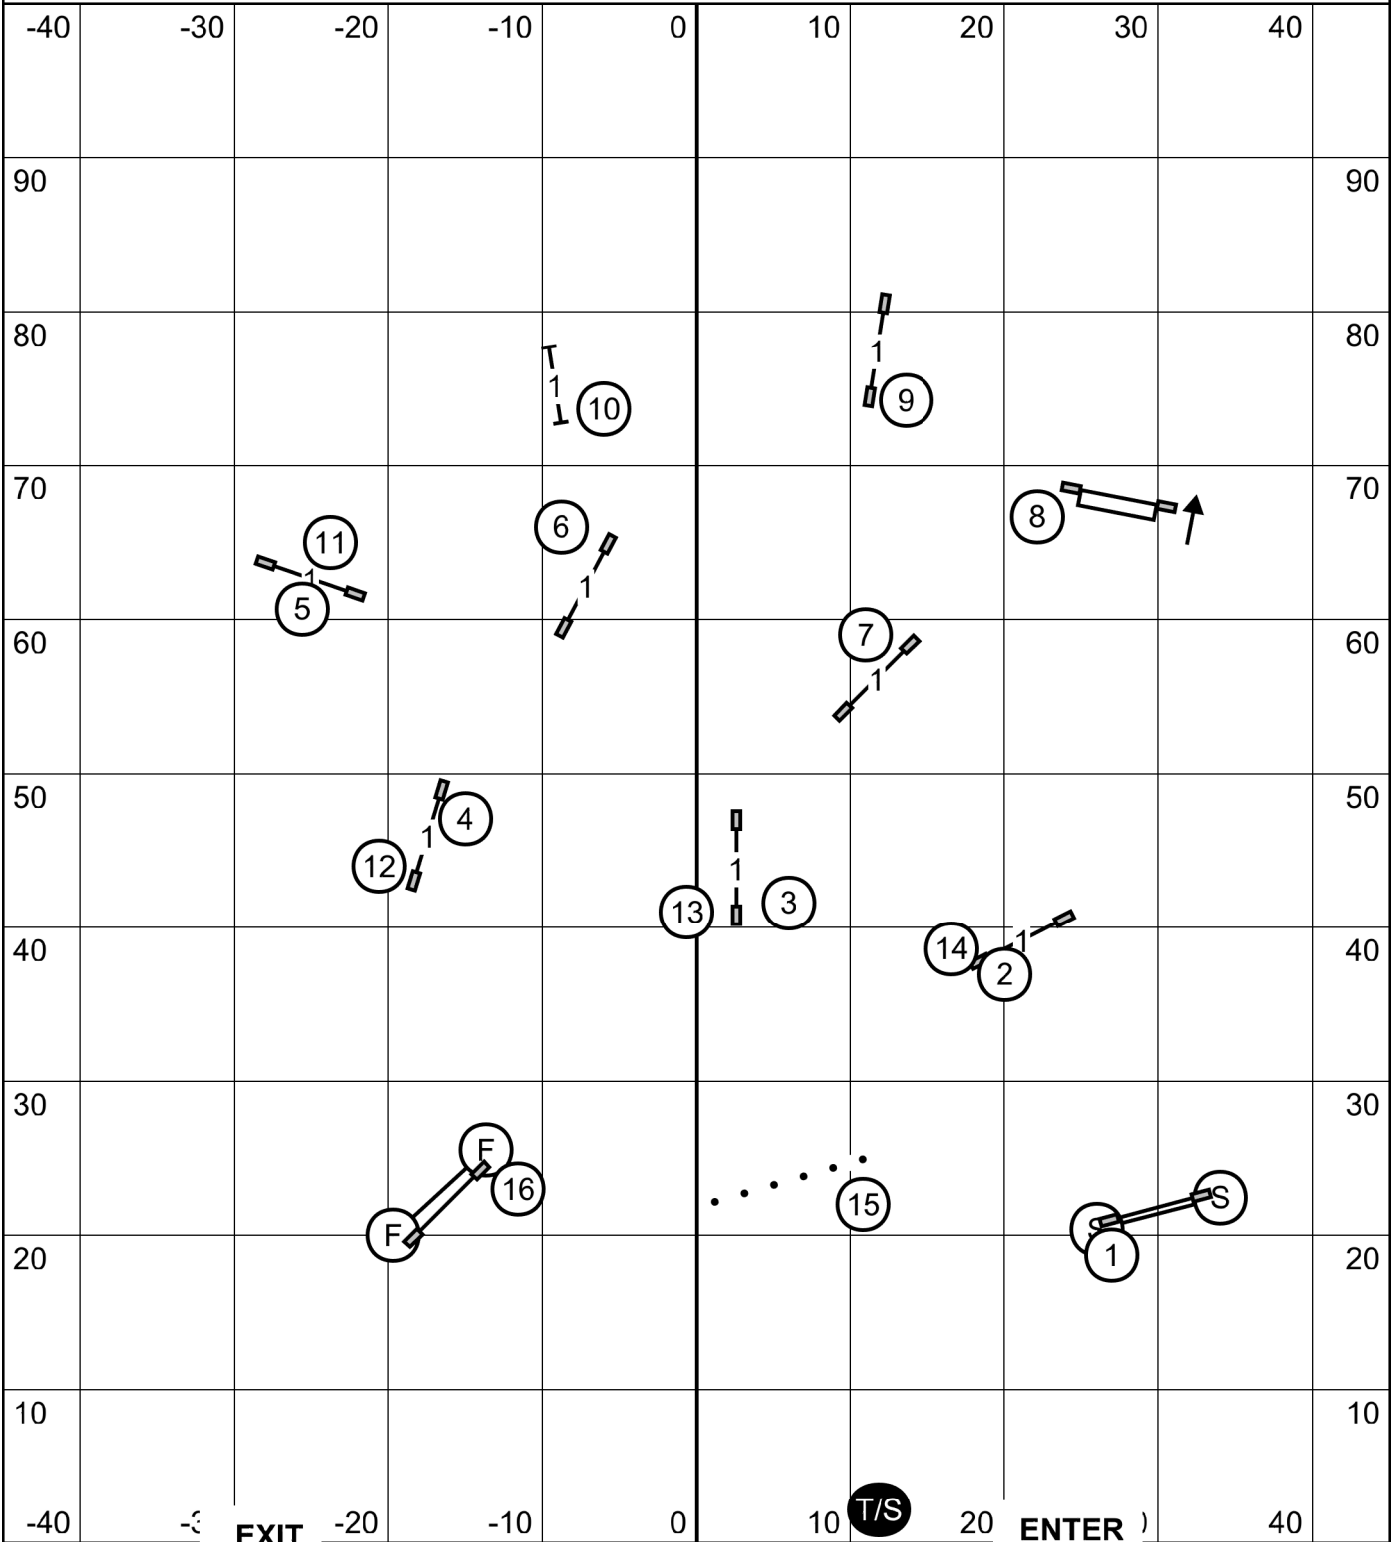

Show Me Agility Club
 Agility Trial - Columbia Canine Sports Center
 Columbia, Missouri
 Sunday, March 20, 2022

Master Excellent JWW
 Ring: 100' X 90'
 Indoors on Soccer Turf
 Judge: Candy Nettles

Please enter the ring when the dog in the ring has completed the weaves

Show Me Agility Club
 Agility Trial - Columbia Canine Sports Center
 Columbia, Missouri
 Sunday, March 20, 2022

Master Excellent Standard
 Ring: 100' X 90'
 Indoors on Soccer Turf
 Judge: Candy Nettles

Please enter when the dog in the ring is at # 18

Show Me Agility Club
 Agility Trial - Columbia Canine Sports Center
 Columbia, Missouri
 Sunday, March 20, 2022

Novice JWW
 Ring: 100' X 90'
 Indoors on Soccer Turf
 Judge: Candy Nettles

Please enter the ring when the dog in the ring has completed the weaves

Show Me Agility Club
 Agility Trial - Columbia Canine Sports Center
 Columbia, Missouri
 Sunday, March 20, 2022

Novice Standard
 Ring: 100' X 90'
 Indoors on Soccer Turf
 Judge: Candy Nettles