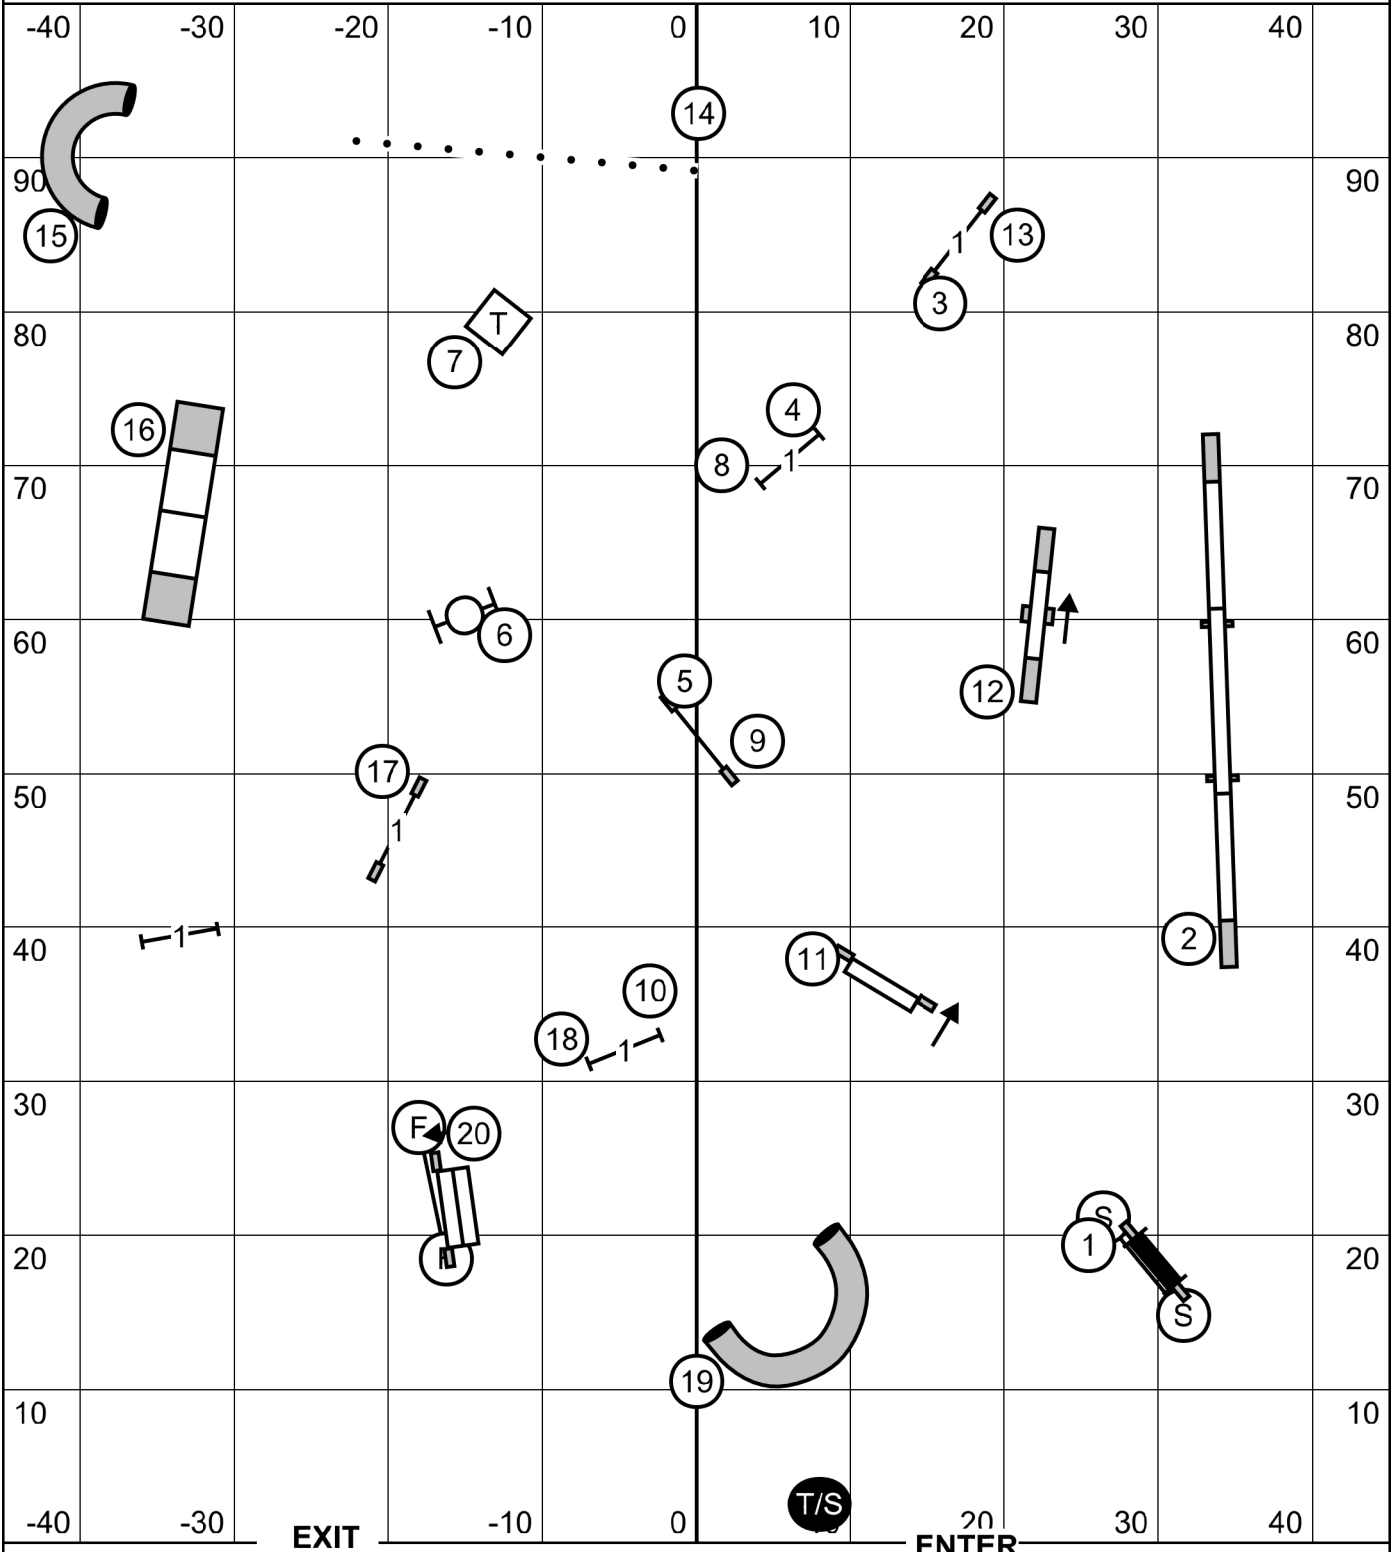

Show Me Agility Club
 Agility Trial - Columbia Conine Sports Center
 Columbia, Missouri
 Saturday, March 19, 2022

Master Excellent JWW
 Ring: 100' X 90'
 Indoors on Soccer Turf
 Judge: Candy Nettles

Please enter when the dog in the ring is at #17

Show Me Agility Club
 Agility Trial - Columbia Conine Sports Center
 Columbia, Missouri
 Saturday, March 19, 2022

Master Excellent Standard

Ring: 100' X 90'
 Indoors on Soccer Turf
 Judge: Candy Nettles

Please enter when the dog in the ring is at #19 Tunnel

Show Me Agility Club
 Agility Trial - Columbia Conine Sports Center
 Columbia, Missouri
 Saturday, March 19, 2022

Novice JWW
 Ring: 100' X 90'
 Indoors on Soccer Turf
 Judge: Candy Nettles

Please enter when the dog in the ring is at #15