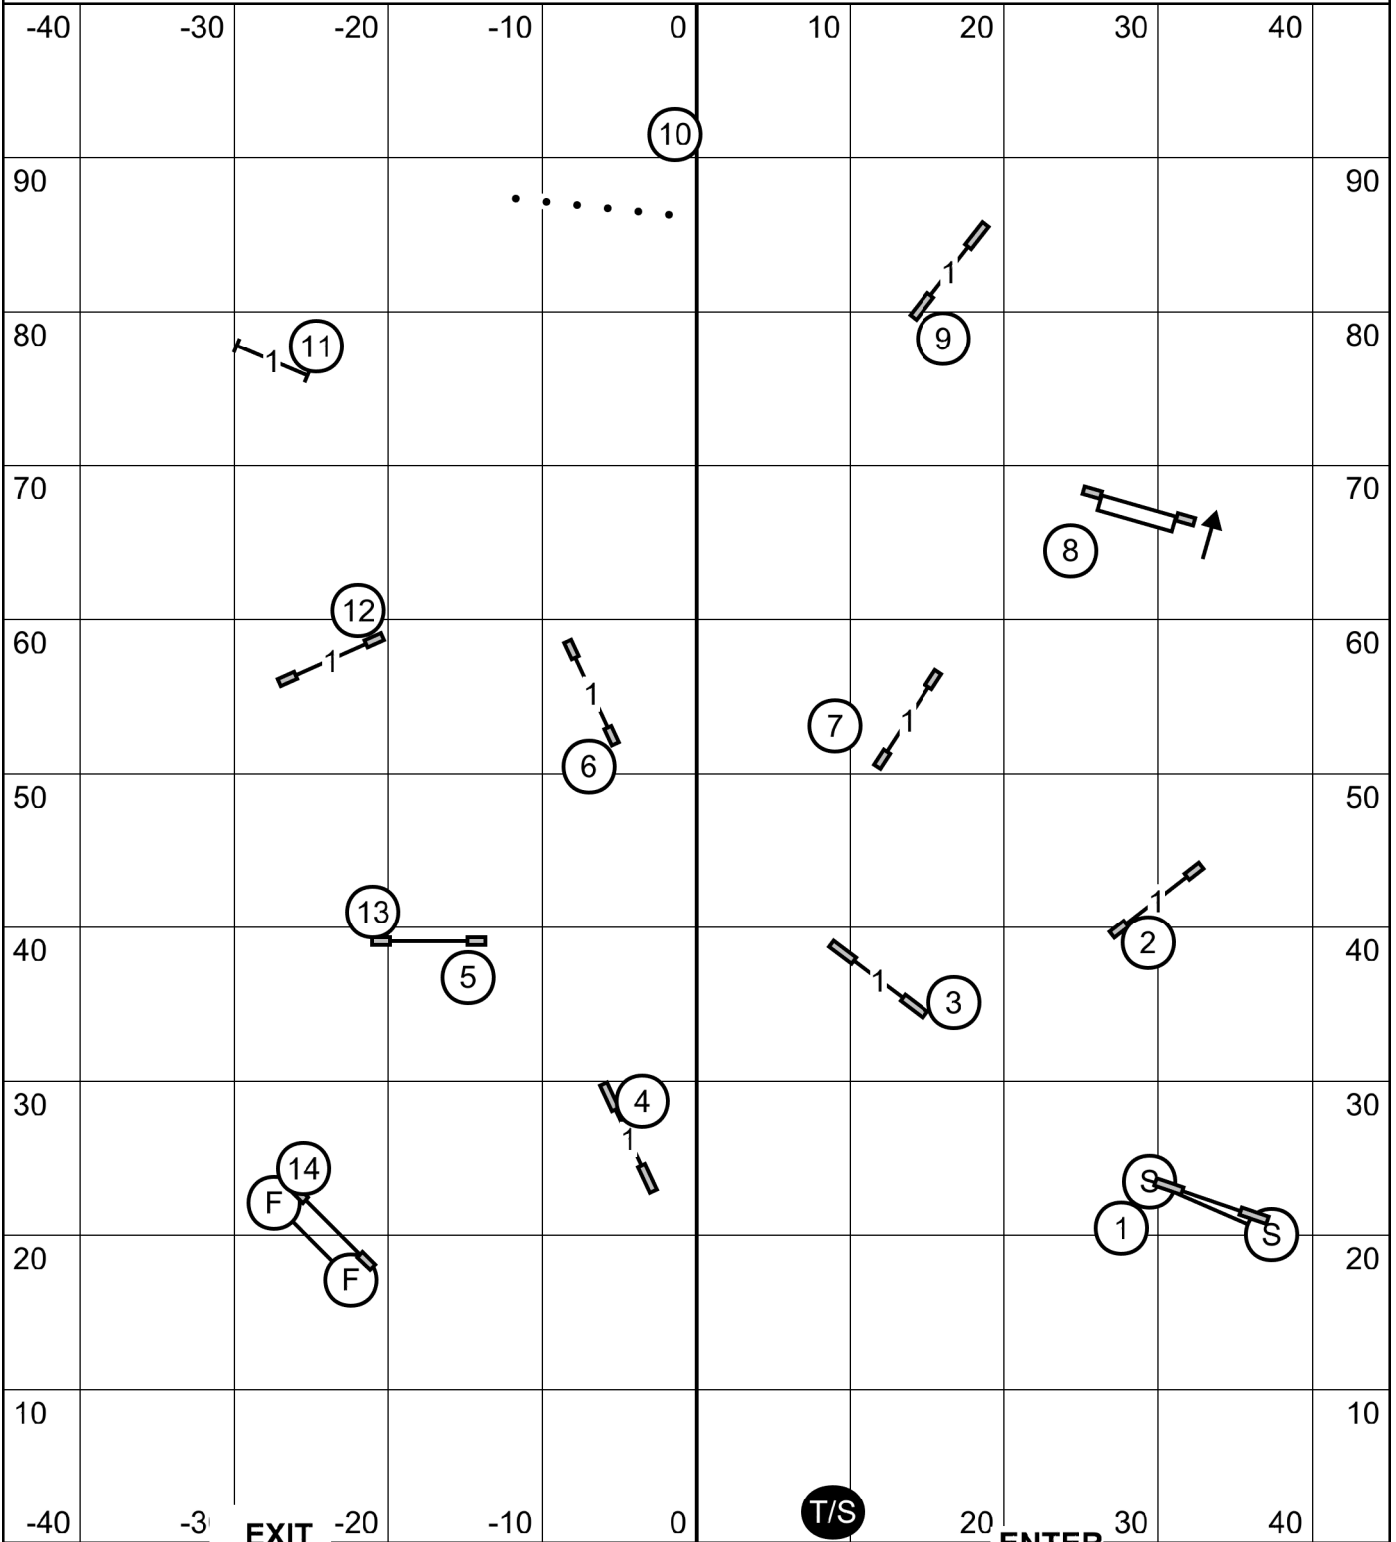

Show Me Agility Club
 Agility Trial - Columbia Conine Sports Center
 Columbia, Missouri
 Saturday, March 19, 2022

Master Excellent JWW
 Ring: 100' X 90'
 Indoors on Soccer Turf
 Judge: Candy Nettles

Please enter when the dog in the ring is at #17

Show Me Agility Club
 Agility Trial - Columbia Conine Sports Center
 Columbia, Missouri
 Saturday, March 19, 2022

Master Excellent Standard

Ring: 100' X 90'
 Indoors on Soccer Turf
 Judge: Candy Nettles

Please enter when the dog in the ring is at #19 Tunnel

Show Me Agility Club
 Agility Trial - Columbia Conine Sports Center
 Columbia, Missouri
 Saturday, March 19, 2022

Novice JWW
 Ring: 100' X 90'
 Indoors on Soccer Turf
 Judge: Candy Nettles

Please enter when the dog in the ring is at #12

Show Me Agility Club
 Agility Trial - Columbia Conine Sports Center
 Columbia, Missouri
 Saturday, March 19, 2022

Novice Standard
 Ring: 100' X 90'
 Indoors on Soccer Turf
 Judge: Candy Nettles