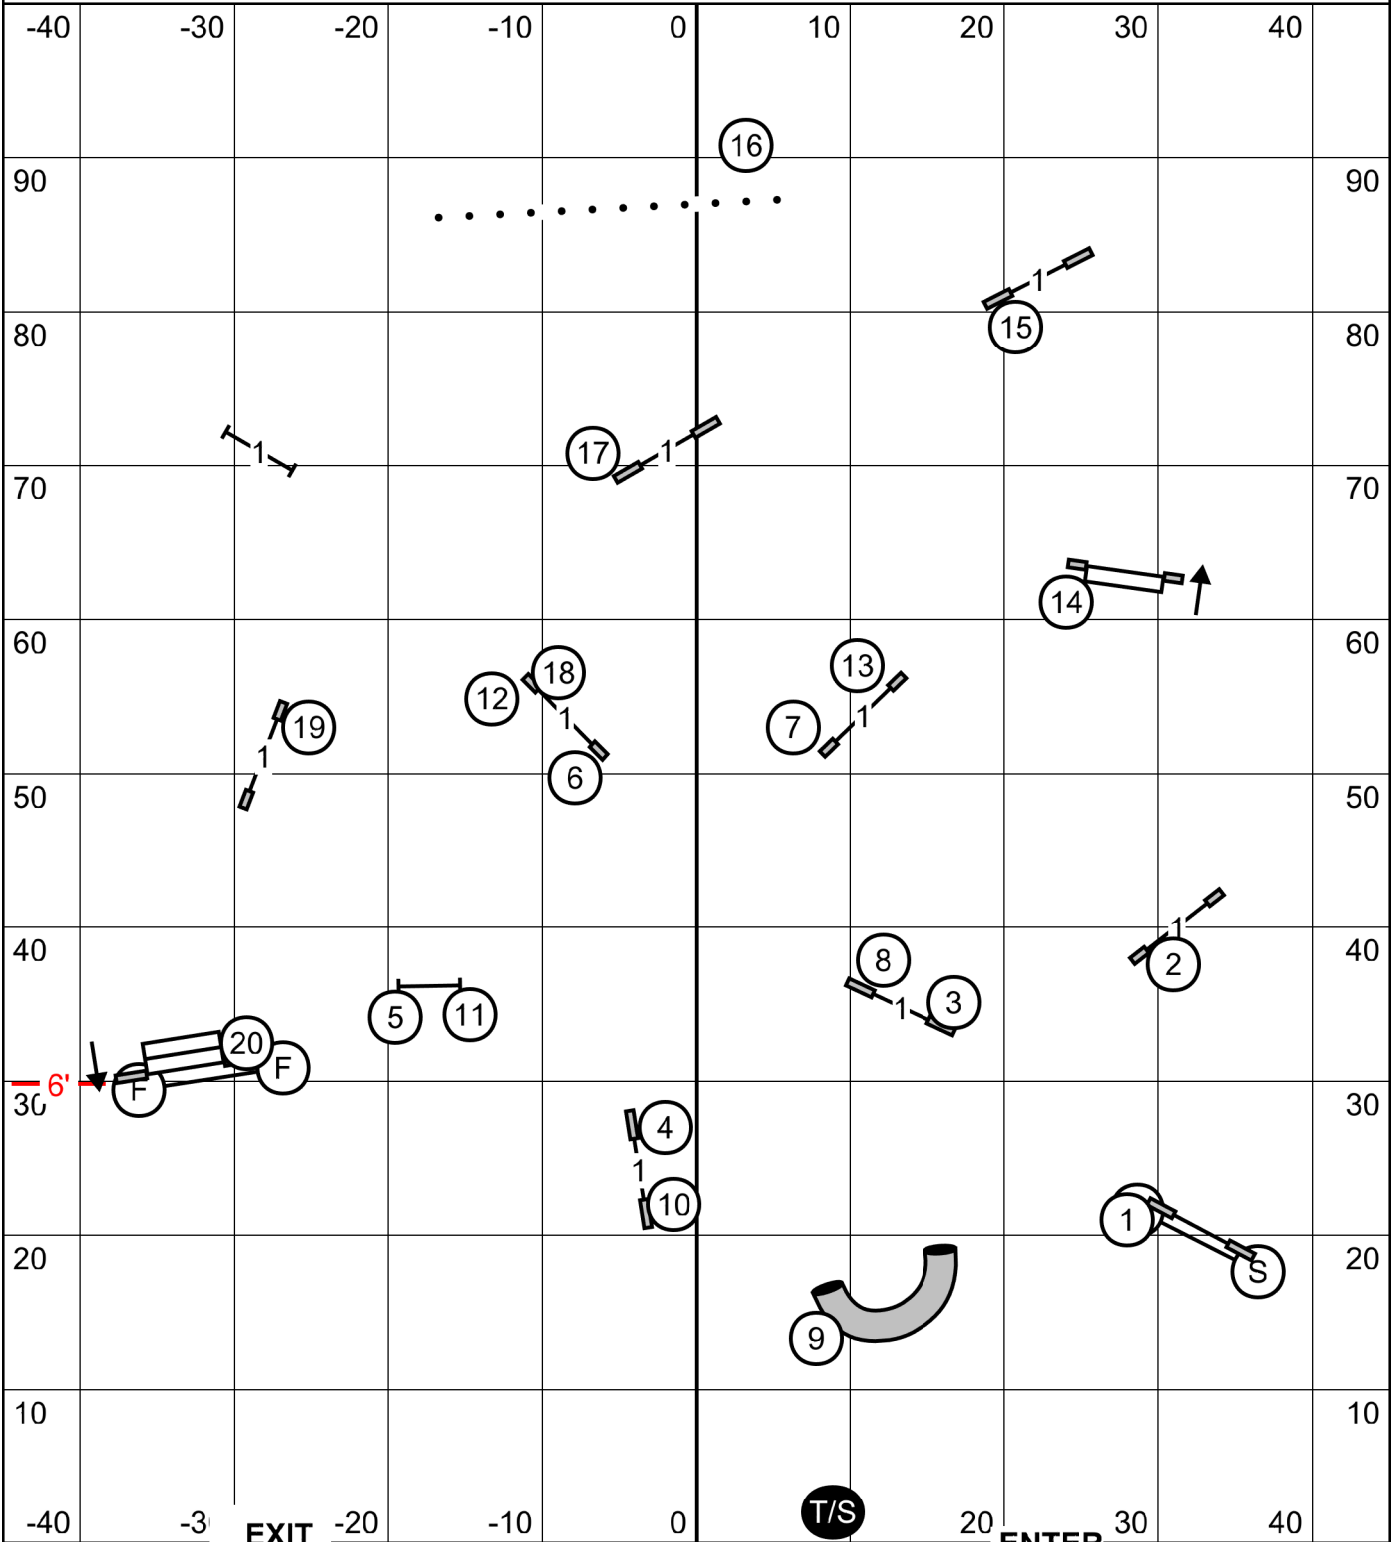

Show Me Agility Club
 Agility Trial - Columbia Conine Sports Center
 Columbia, Missouri
 Saturday, March 19, 2022

Master Excellent JWW
 Ring: 100' X 90'
 Indoors on Soccer Turf
 Judge: Candy Nettles

Please enter when the dog in the ring is at #17

Show Me Agility Club
 Agility Trial - Columbia Conine Sports Center
 Columbia, Missouri
 Saturday, March 19, 2022

Master Excellent Standard

Ring: 100' X 90'
 Indoors on Soccer Turf
 Judge: Candy Nettles

Please enter when the dog in the ring is at #19 Tunnel

Show Me Agility Club
 Agility Trial - Columbia Conine Sports Center
 Columbia, Missouri
 Saturday, March 19, 2022

Novice JWW
 Ring: 100' X 90'
 Indoors on Soccer Turf
 Judge: Candy Nettles

Please enter when the dog in the ring is at #15