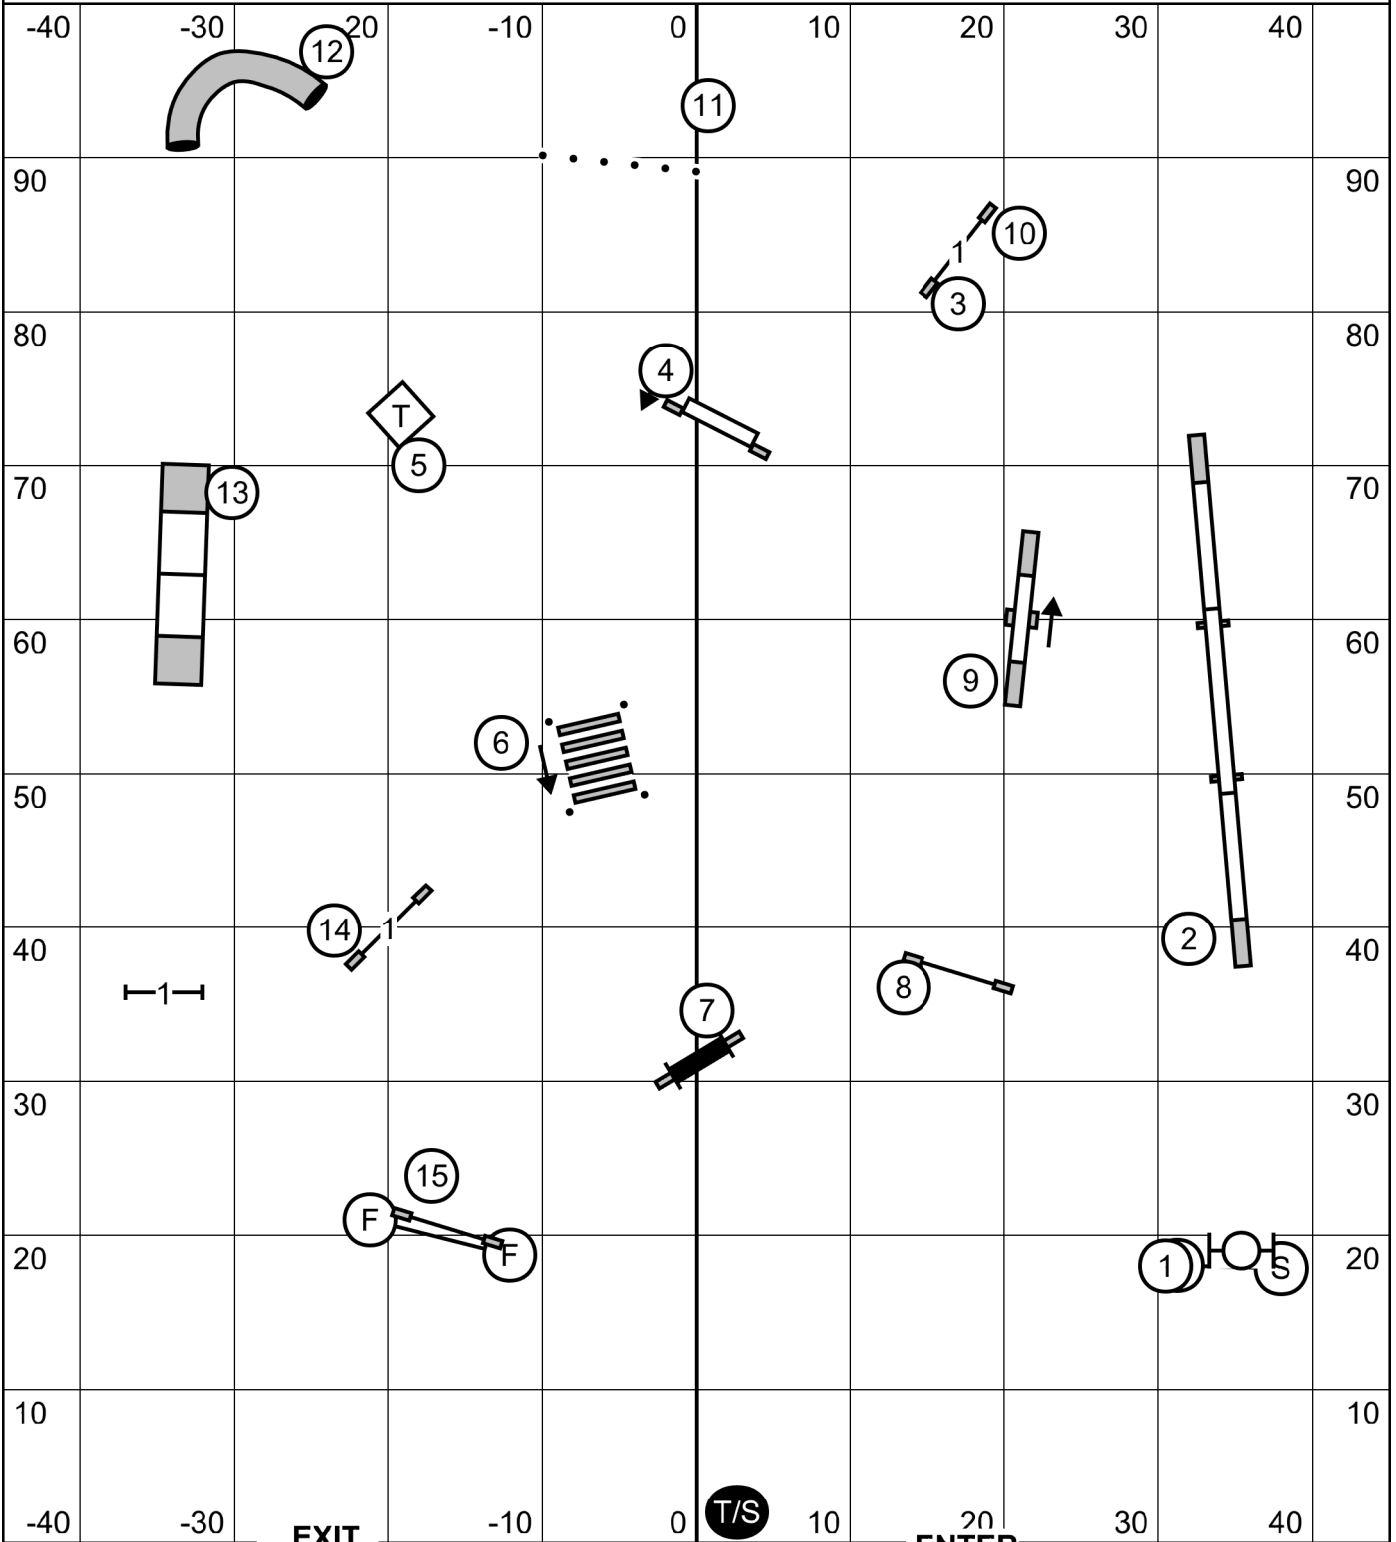

Show Me Agility Club
 Agility Trial - Columbia Conine Sports Center
 Columbia, Missouri
 Saturday, March 19, 2022

Master Excellent JWW
 Ring: 100' X 90'
 Indoors on Soccer Turf
 Judge: Candy Nettles

Please enter when the dog in the ring is at #17

Show Me Agility Club
 Agility Trial - Columbia Conine Sports Center
 Columbia, Missouri
 Saturday, March 19, 2022

Master Excellent Standard

Ring: 100' X 90'
 Indoors on Soccer Turf
 Judge: Candy Nettles

Please enter when the dog in the ring is at #19 Tunnel

Show Me Agility Club
 Agility Trial - Columbia Conine Sports Center
 Columbia, Missouri
 Saturday, March 19, 2022

Novice JWW
 Ring: 100' X 90'
 Indoors on Soccer Turf
 Judge: Candy Nettles

Please enter when the dog in the ring is at #12

Show Me Agility Club
 Agility Trial - Columbia Conine Sports Center
 Columbia, Missouri
 Saturday, March 19, 2022

Novice Standard
 Ring: 100' X 90'
 Indoors on Soccer Turf
 Judge: Candy Nettles