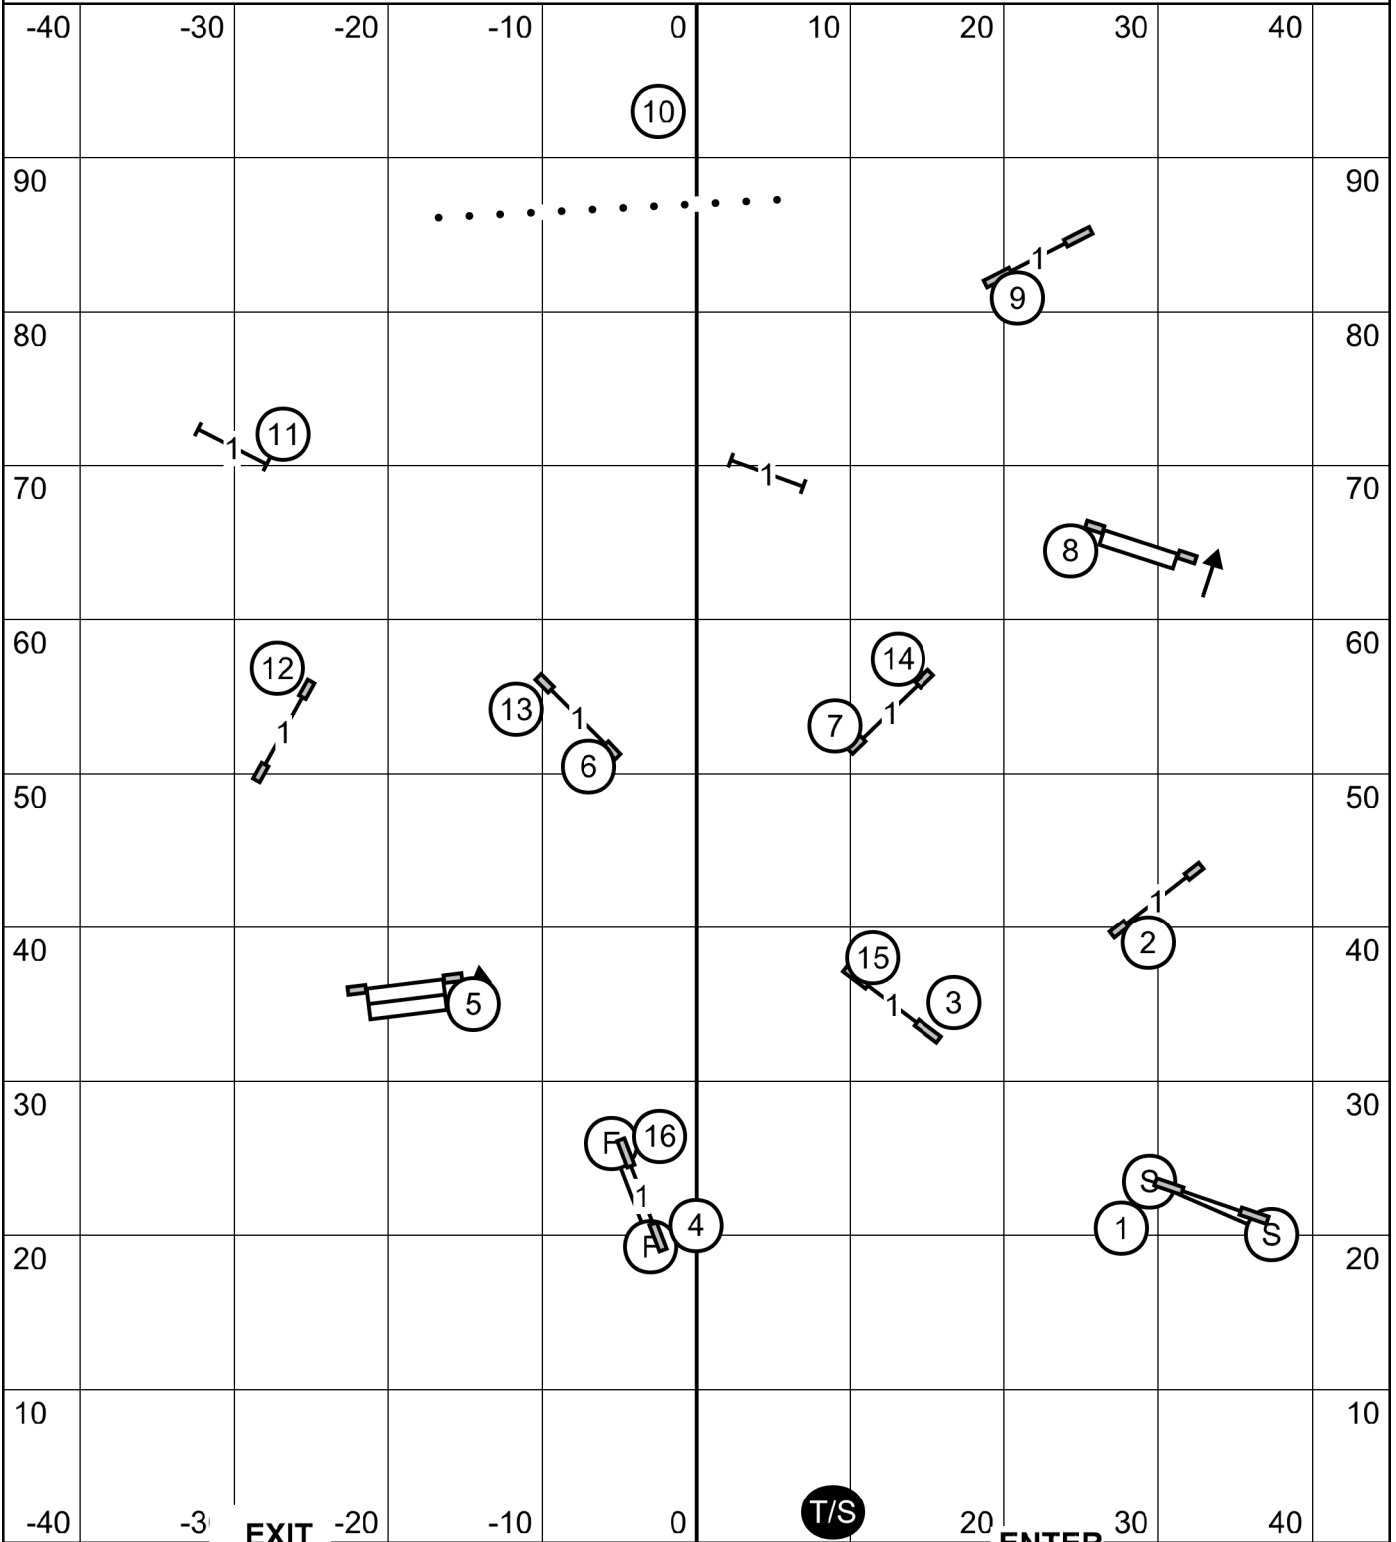

Please enter when the dog in the ring is at #12

Show Me Agility Club
 Agility Trial - Columbia Conine Sports Center
 Columbia, Missouri
 Saturday, March 19, 2022

Novice Standard
 Ring: 100' X 90'
 Indoors on Soccer Turf
 Judge: Candy Nettles

Please enter when the dog in the ring is at #13

Show Me Agility Club
 Agility Trial - Columbia Conine Sports Center
 Columbia, Missouri
 Saturday, March 19, 2022

Open JWW
 Ring: 100' X 90'
 Indoors on Soccer Turf
 Judge: Candy Nettles