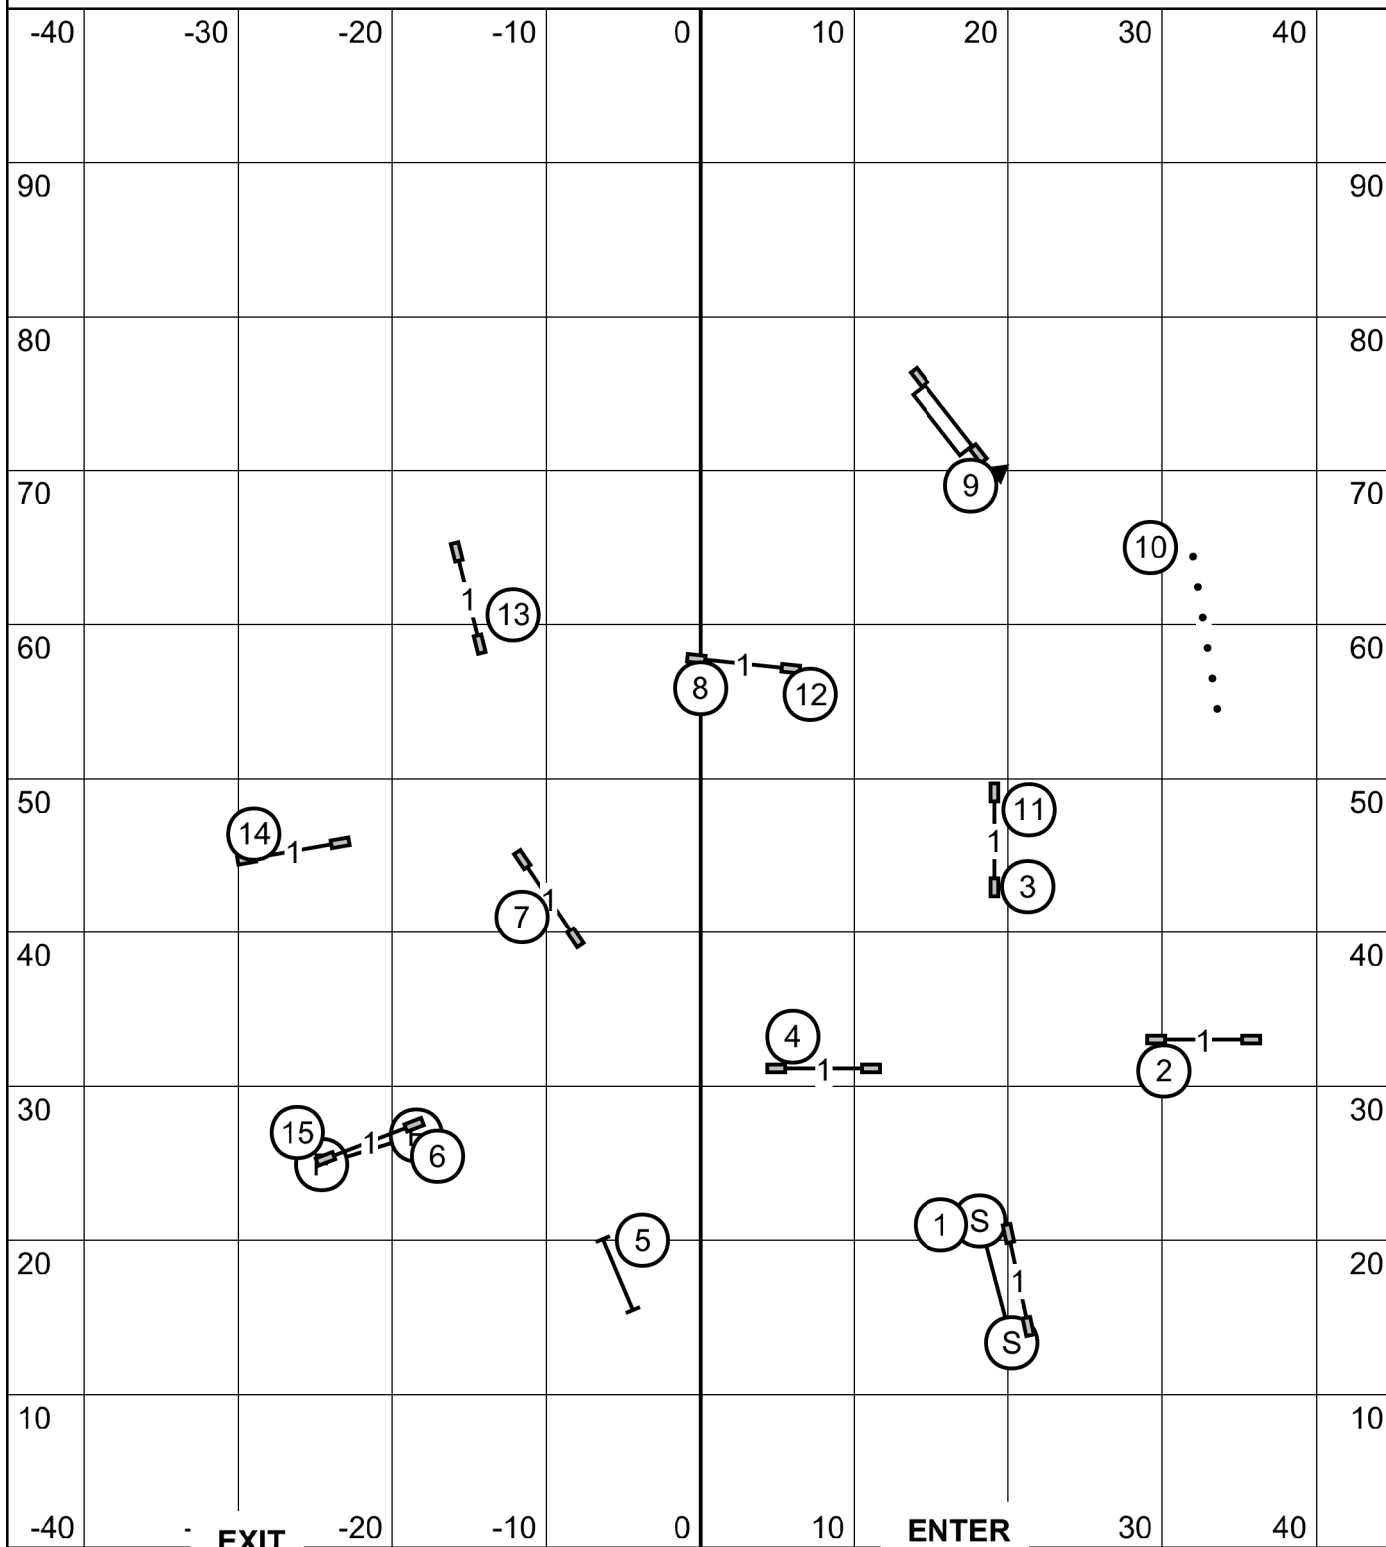

Show Me Agility Club
 Agility Trial - Columbia Conine Sports Center
 Columbia, Missouri
 Friday, March 18, 2022

Master Excellent JWW
 Ring: 100' X 90'
 Indoors on Soccer Turf
 Judge: Candy Nettles

Please enter when the dog in the ring is at #17

Show Me Agility Club
 Agility Trial - Columbia Conine Sports Center
 Columbia, Missouri
 Friday, March 18, 2022

Master Excellent Standard
 Ring: 100' X 90'
 Indoors on Soccer Turf
 Judge: Candy Nettles

Please enter when the dog in the ring is at #18 - Tunnel

Show Me Agility Club
 Agility Trial - Columbia Conine Sports Center
 Columbia, Missouri
 Friday, March 18, 2022

Novice JWW
 Ring: 100' X 90'
 Indoors on Soccer Turf
 Judge: Candy Nettles

Please enter when the dog in the ring is at #13

Show Me Agility Club
 Agility Trial - Columbia Conine Sports Center
 Columbia, Missouri
 Friday, March 18, 2022

Novice Standard
 Ring: 100' X 90'
 Indoors on Soccer Turf
 Judge: Candy Nettles