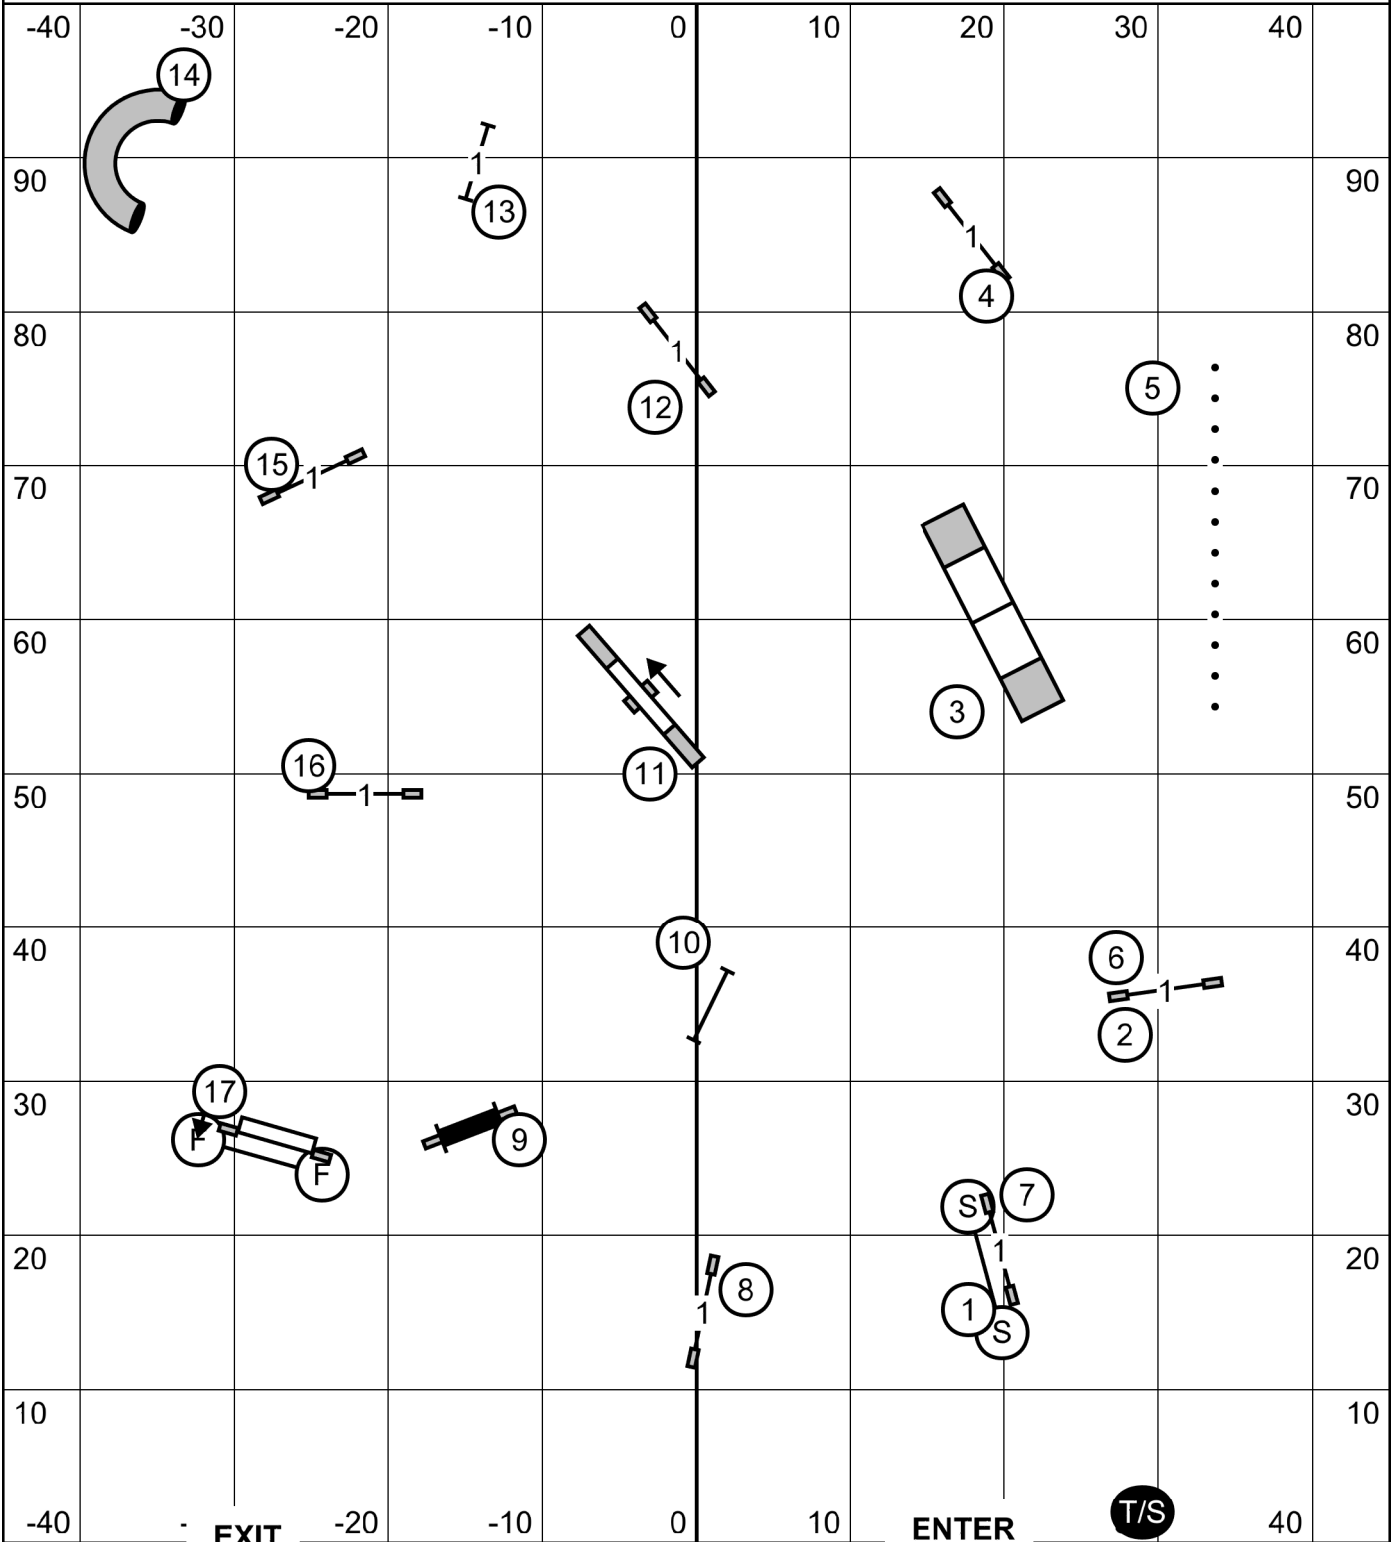

Please enter when the dog in the ring is at #14 - Tunnel

Show Me Agility Club
 Agility Trial - Columbia Conine Sports Center
 Columbia, Missouri
 Friday, March 18, 2022

Open Standard
 Ring: 100' X 90'
 Indoors on Soccer Turf
 Judge: Candy Nettles

Please enter when the dog in the ring is at #14 - Tunnel

Show Me Agility Club
 Agility Trial - Columbia Conine Sports Center
 Columbia, Missouri
 Friday, March 18, 2022

Time 2 Beat
 Ring: 100' X 90'
 Indoors on Soccer Turf
 Judge: Candy Nettles

Please enter when the dog in the ring is at #14 - Tunnel