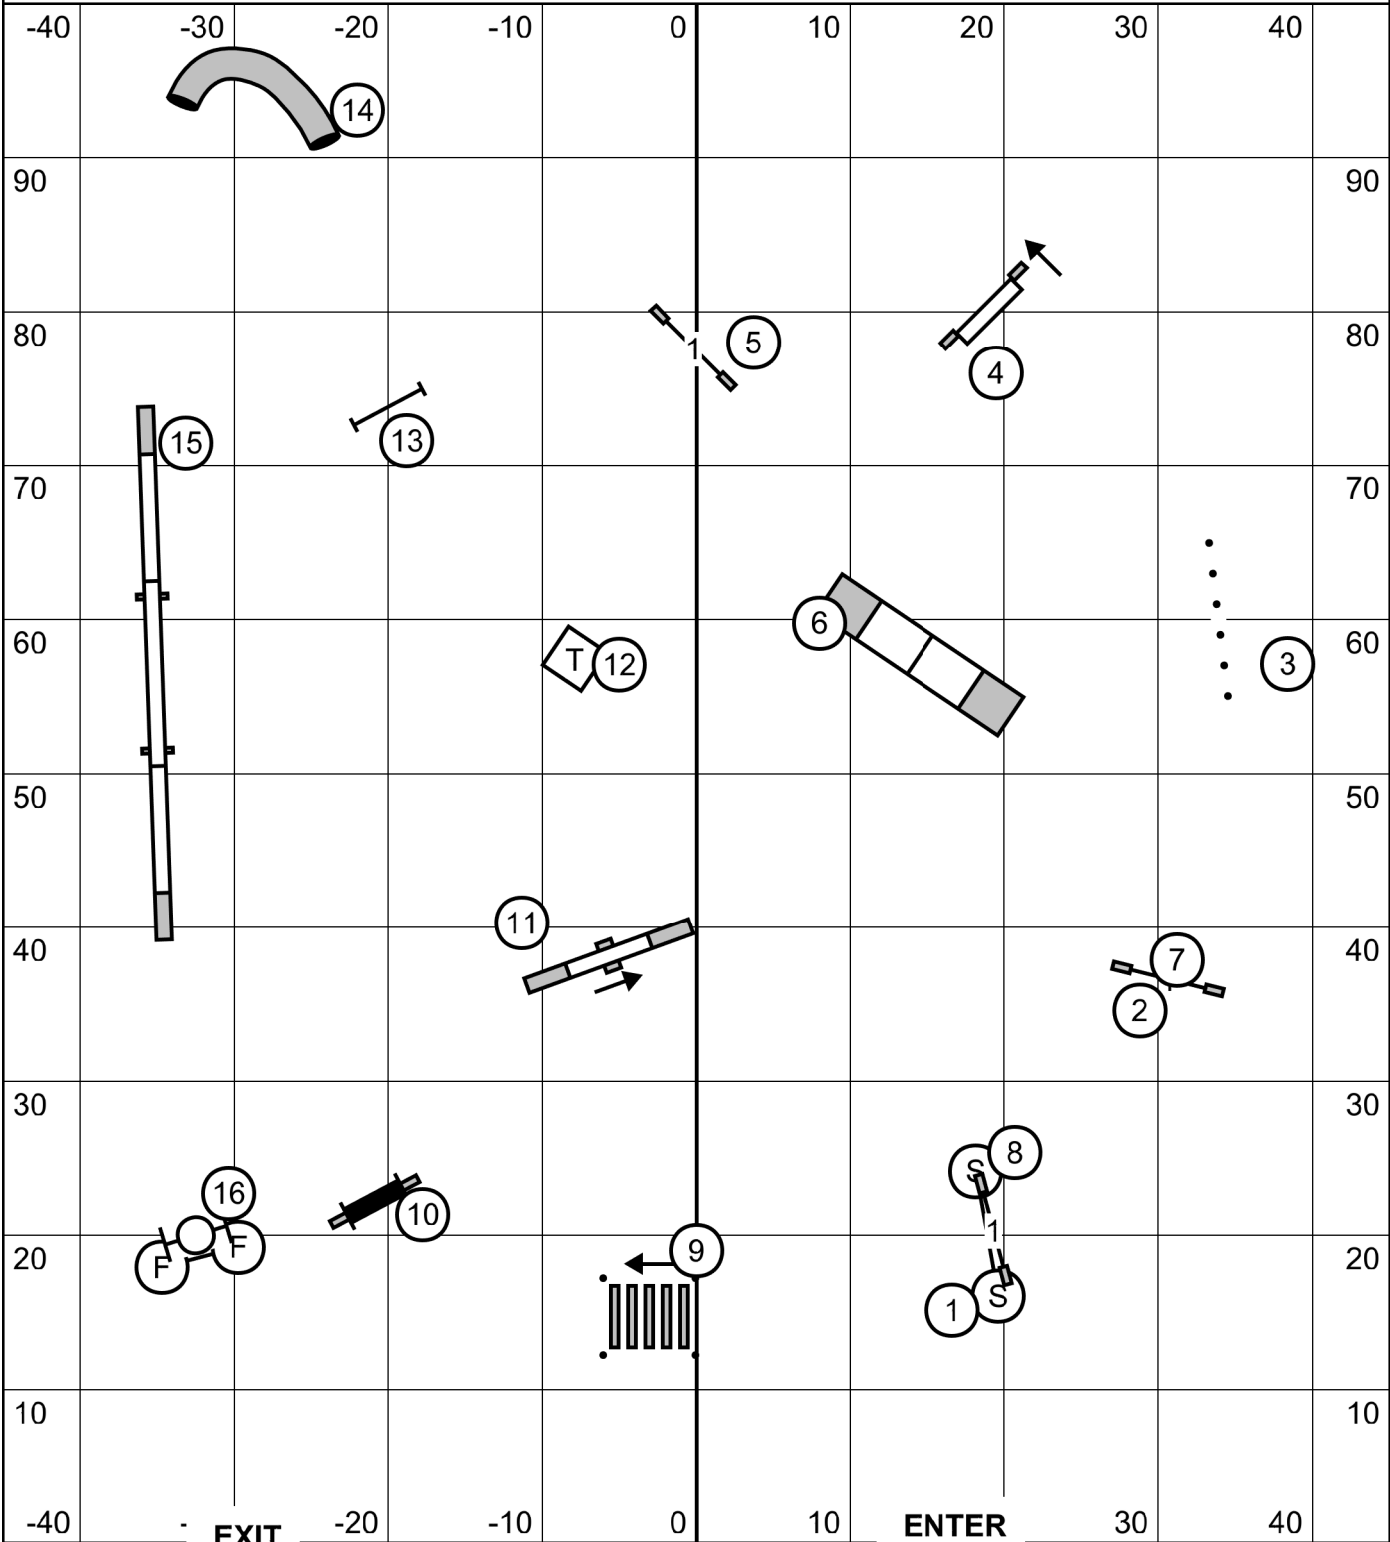

Show Me Agility Club
 Agility Trial - Columbia Conine Sports Center
 Columbia, Missouri
 Friday, March 18, 2022

Master Excellent Standard
 Ring: 100' X 90'
 Indoors on Soccer Turf
 Judge: Candy Nettles

Please enter when the dog in the ring is at #18 - Tunnel

Show Me Agility Club
 Agility Trial - Columbia Conine Sports Center
 Columbia, Missouri
 Friday, March 18, 2022

Novice JWW
 Ring: 100' X 90'
 Indoors on Soccer Turf
 Judge: Candy Nettles

Please enter when the dog in the ring is at #13

Show Me Agility Club
 Agility Trial - Columbia Conine Sports Center
 Columbia, Missouri
 Friday, March 18, 2022

Novice Standard
 Ring: 100' X 90'
 Indoors on Soccer Turf
 Judge: Candy Nettles

Please enter when the dog in the ring is at #14 - Tunnel

Show Me Agility Club
 Agility Trial - Columbia Conine Sports Center
 Columbia, Missouri
 Friday, March 18, 2022

Open Standard
 Ring: 100' X 90'
 Indoors on Soccer Turf
 Judge: Candy Nettles