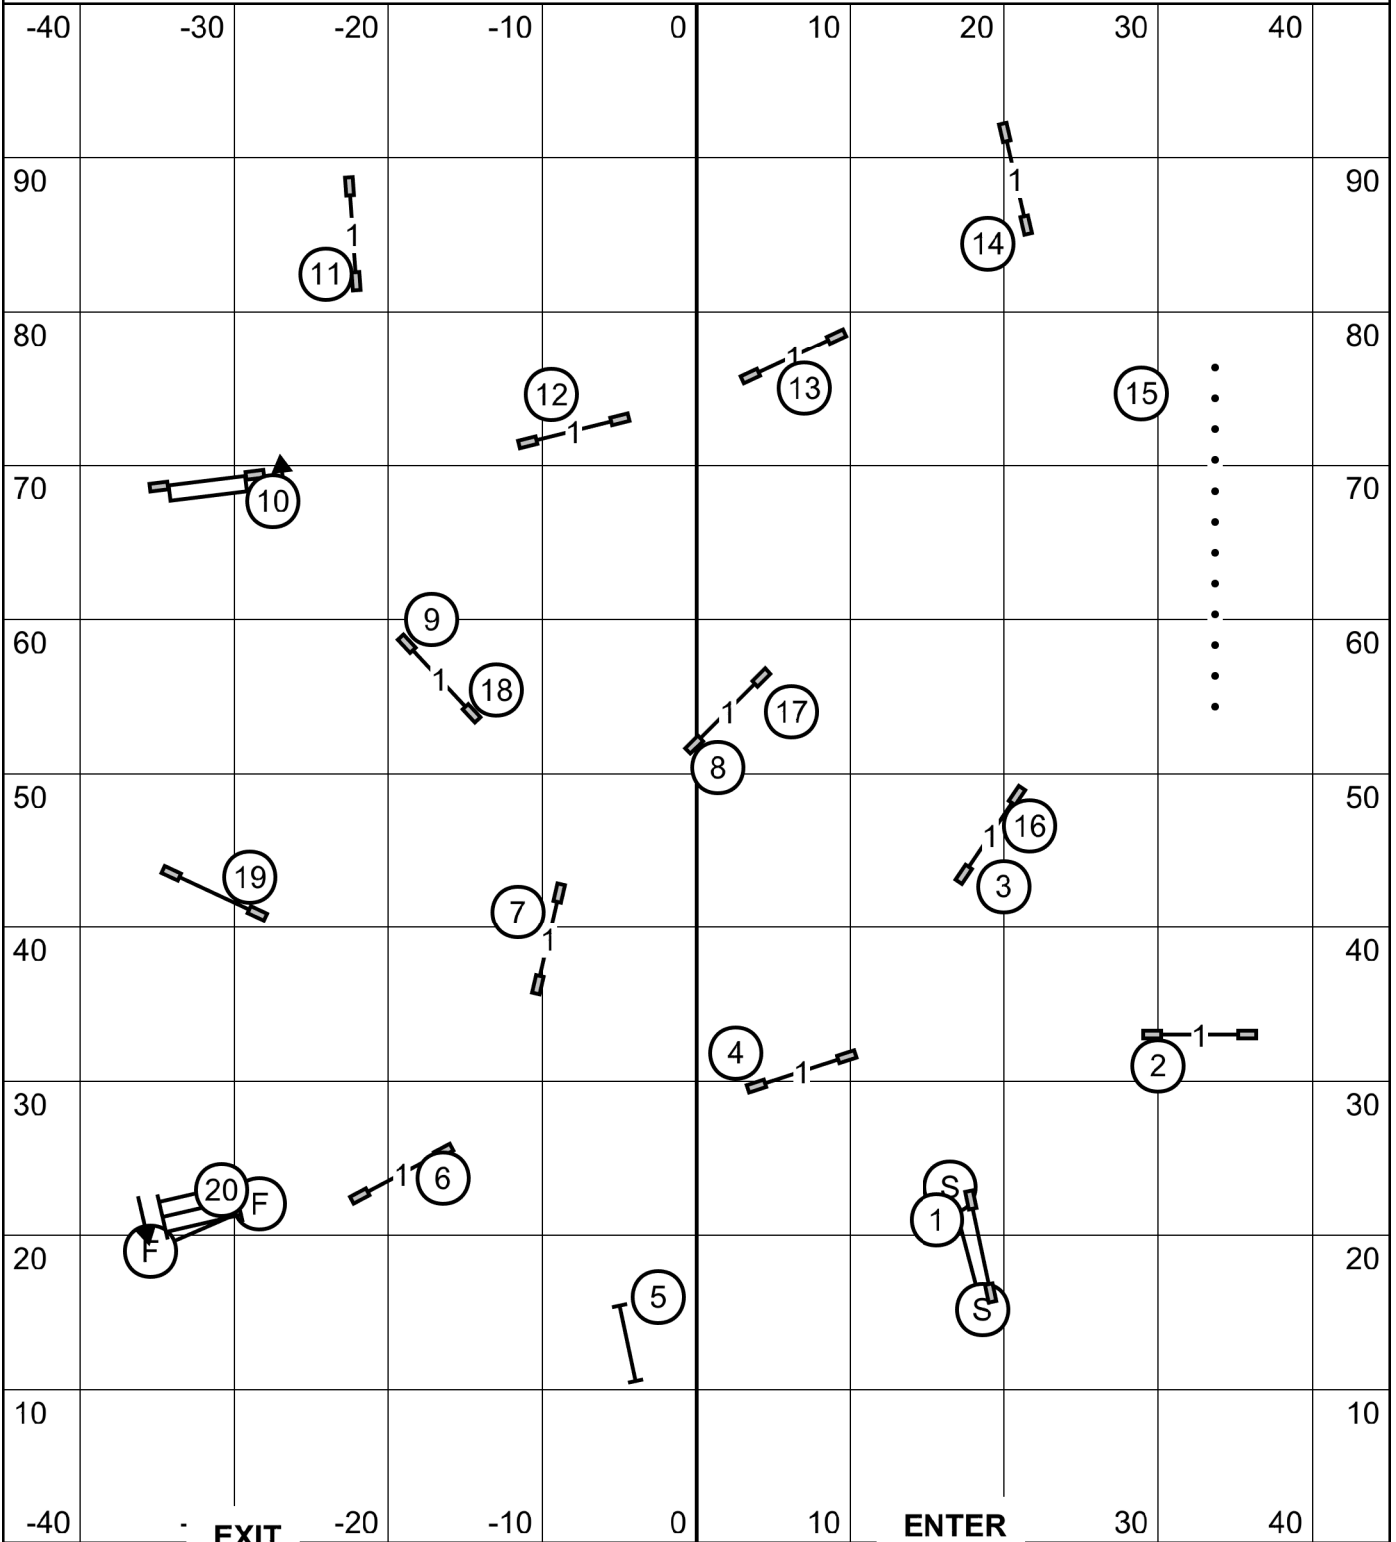

Show Me Agility Club
 Agility Trial - Columbia Conine Sports Center
 Columbia, Missouri
 Friday, March 18, 2022

Master Excellent JWW
 Ring: 100' X 90'
 Indoors on Soccer Turf
 Judge: Candy Nettles

Please enter when the dog in the ring is at #17

Show Me Agility Club
 Agility Trial - Columbia Conine Sports Center
 Columbia, Missouri
 Friday, March 18, 2022

Master Excellent Standard
 Ring: 100' X 90'
 Indoors on Soccer Turf
 Judge: Candy Nettles

Please enter when the dog in the ring is at #18 - Tunnel

Show Me Agility Club
 Agility Trial - Columbia Conine Sports Center
 Columbia, Missouri
 Friday, March 18, 2022

Novice JWW
 Ring: 100' X 90'
 Indoors on Soccer Turf
 Judge: Candy Nettles

Please enter when the dog in the ring is at #14 - Tunnel