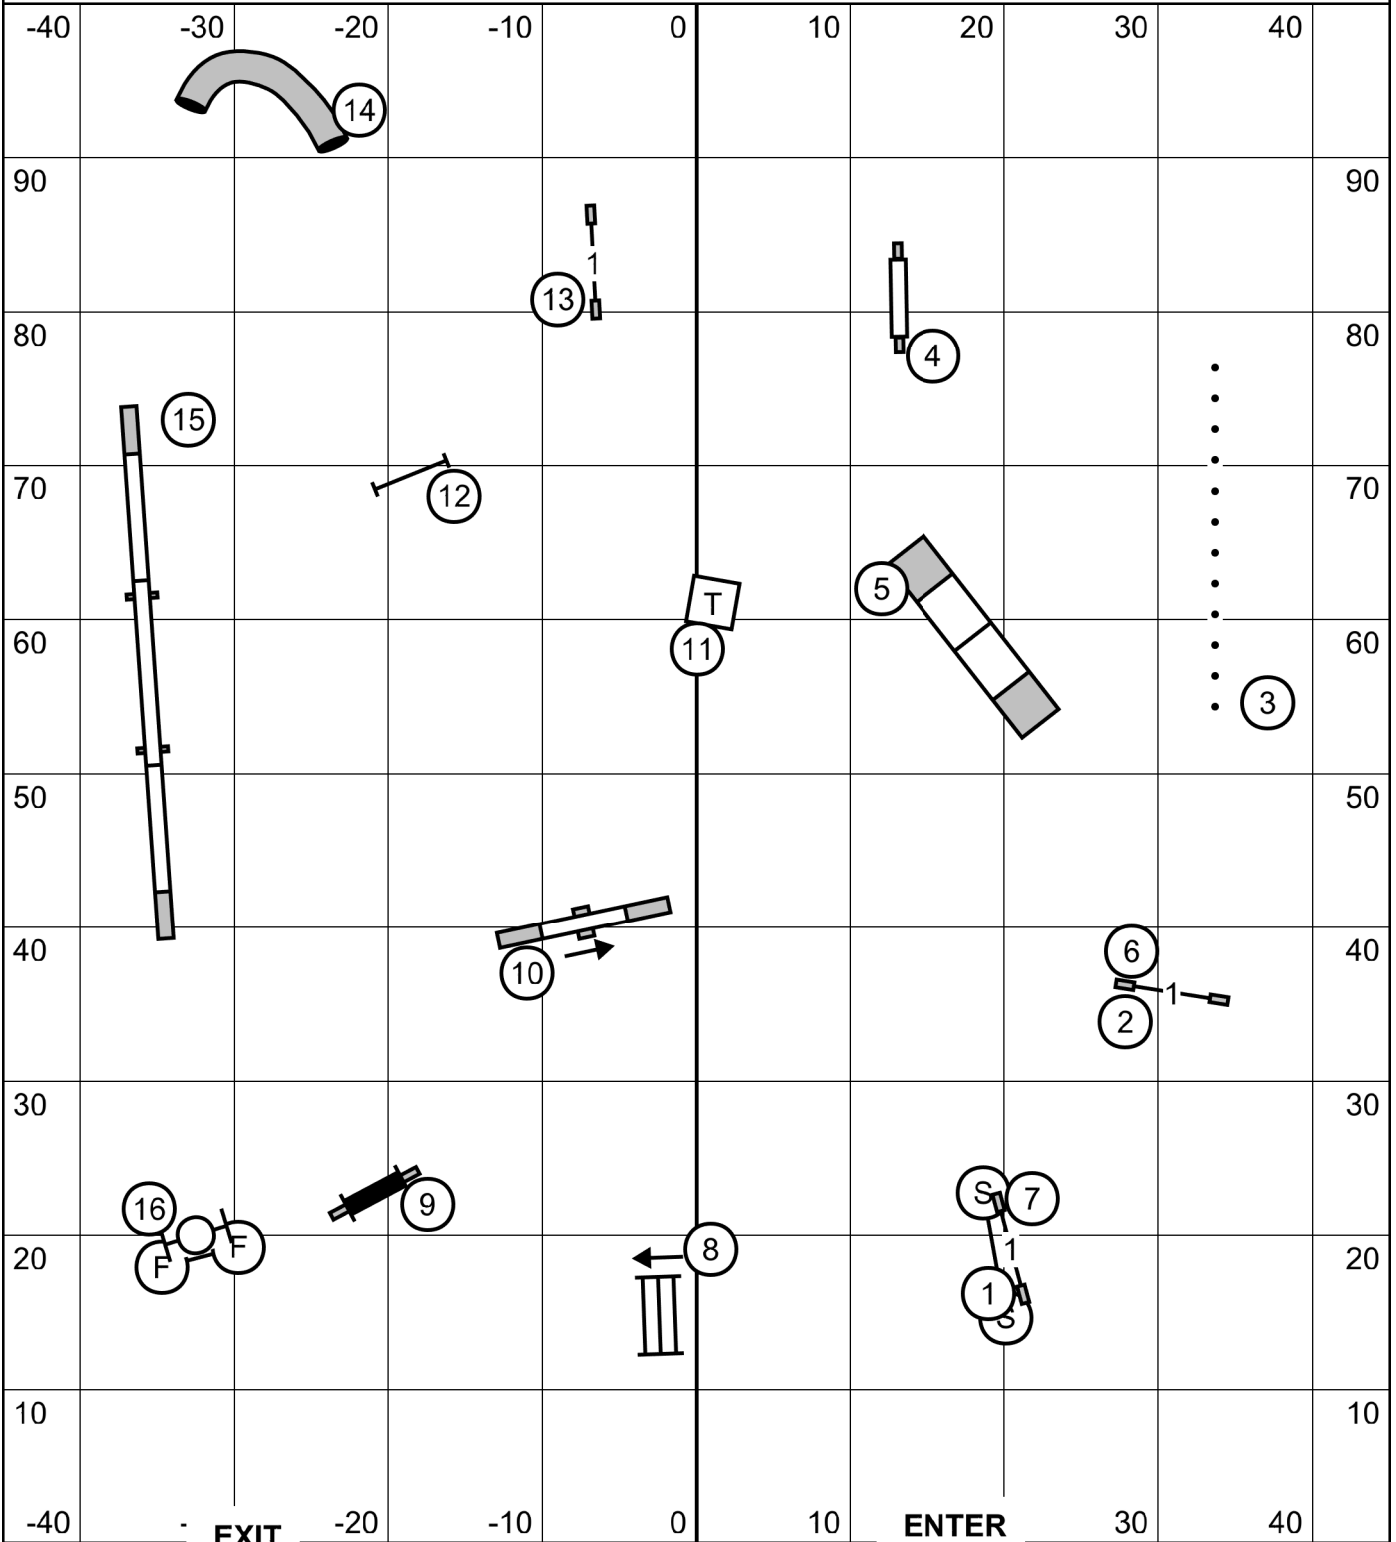

Please enter when the dog in the ring is at #18 - Tunnel

Show Me Agility Club
 Agility Trial - Columbia Conine Sports Center
 Columbia, Missouri
 Friday, March 18, 2022

Novice JWW
 Ring: 100' X 90'
 Indoors on Soccer Turf
 Judge: Candy Nettles

Please enter when the dog in the ring is at #13

Show Me Agility Club
 Agility Trial - Columbia Conine Sports Center
 Columbia, Missouri
 Friday, March 18, 2022

Novice Standard
 Ring: 100' X 90'
 Indoors on Soccer Turf
 Judge: Candy Nettles

Please enter when the dog in the ring is at #14 - Tunnel

Show Me Agility Club
 Agility Trial - Columbia Conine Sports Center
 Columbia, Missouri
 Friday, March 18, 2022

Open Standard
 Ring: 100' X 90'
 Indoors on Soccer Turf
 Judge: Candy Nettles

Please enter when the dog in the ring is at #14 - Tunnel