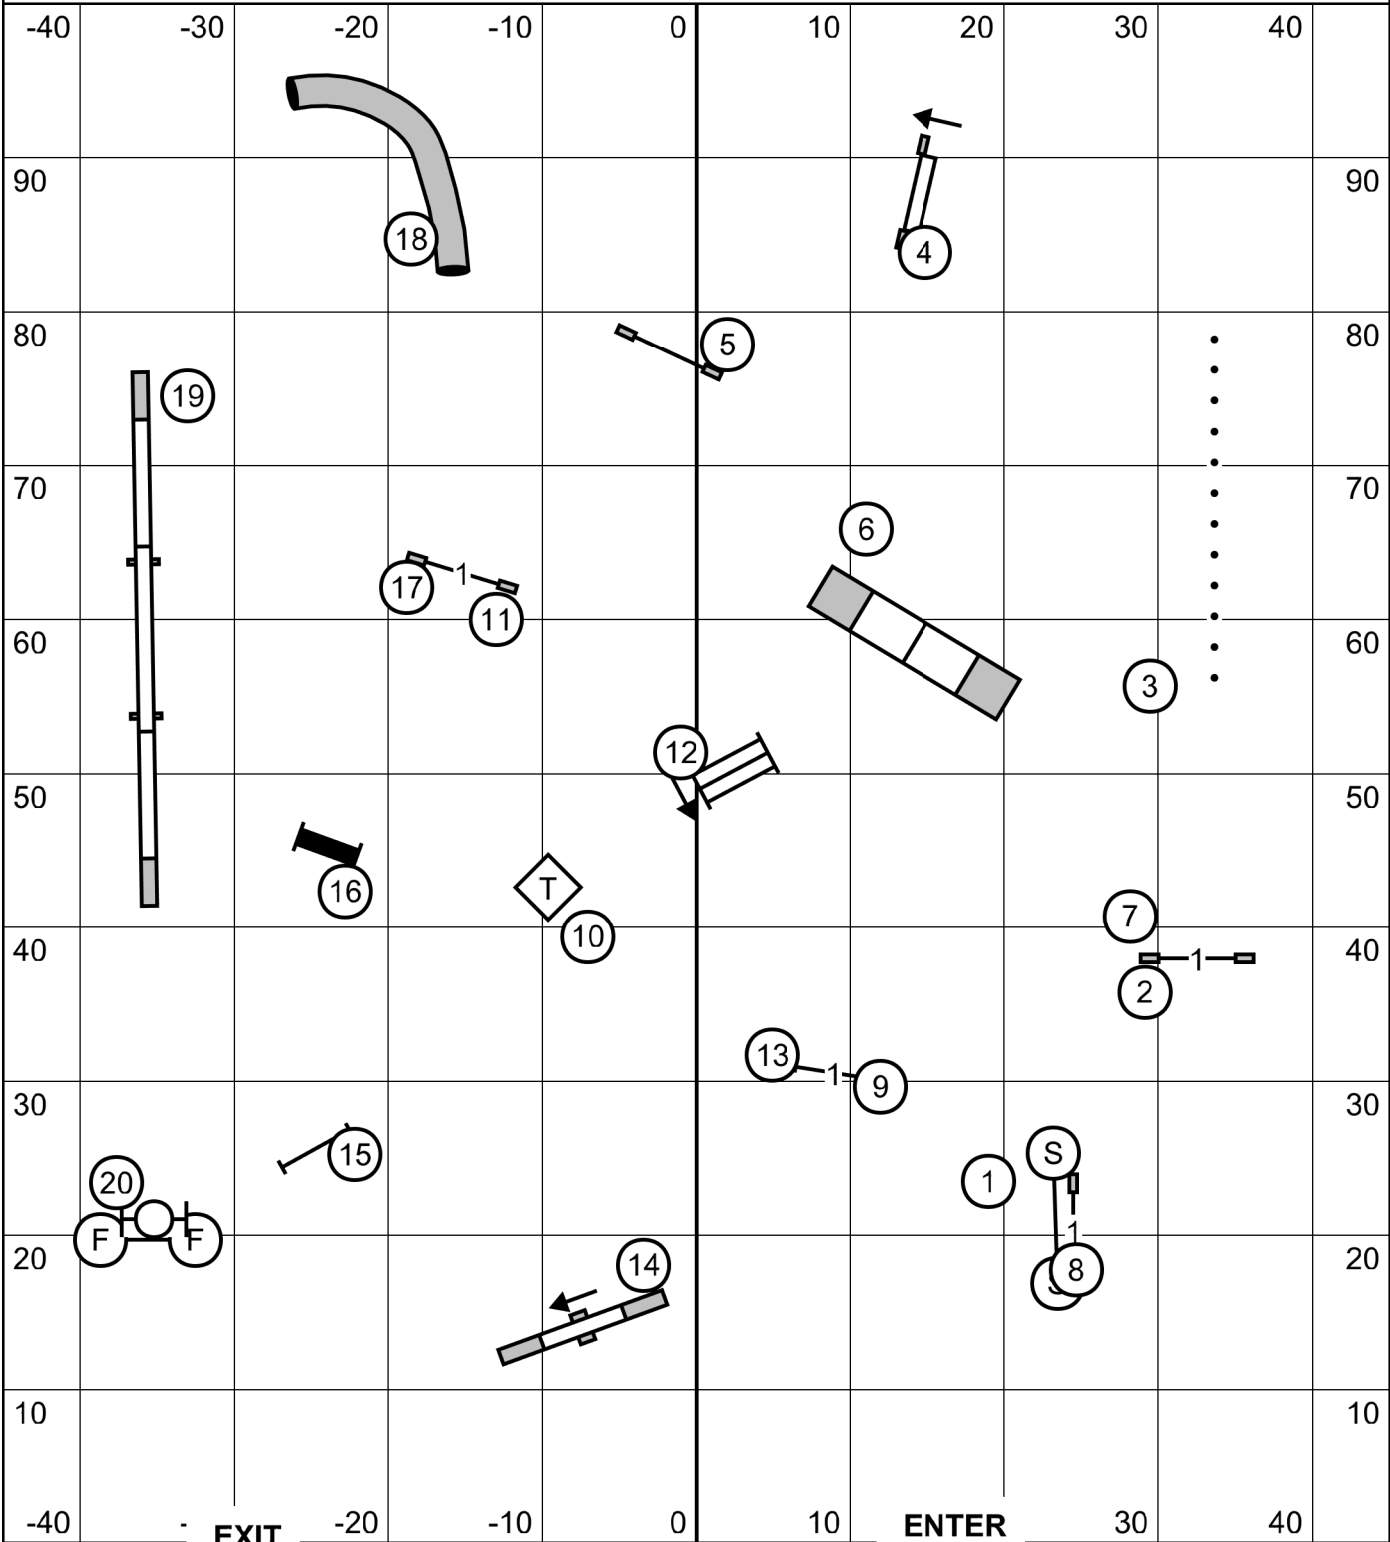

Show Me Agility Club
 Agility Trial - Columbia Conine Sports Center
 Columbia, Missouri
 Friday, March 18, 2022

Master Excellent JWW
 Ring: 100' X 90'
 Indoors on Soccer Turf
 Judge: Candy Nettles

Please enter when the dog in the ring is at #17

Show Me Agility Club
 Agility Trial - Columbia Conine Sports Center
 Columbia, Missouri
 Friday, March 18, 2022

Master Excellent Standard
 Ring: 100' X 90'
 Indoors on Soccer Turf
 Judge: Candy Nettles

Please enter when the dog in the ring is at #18 - Tunnel

Show Me Agility Club
 Agility Trial - Columbia Conine Sports Center
 Columbia, Missouri
 Friday, March 18, 2022

Novice JWW
 Ring: 100' X 90'
 Indoors on Soccer Turf
 Judge: Candy Nettles

Please enter when the dog in the ring is at #14 - Tunnel